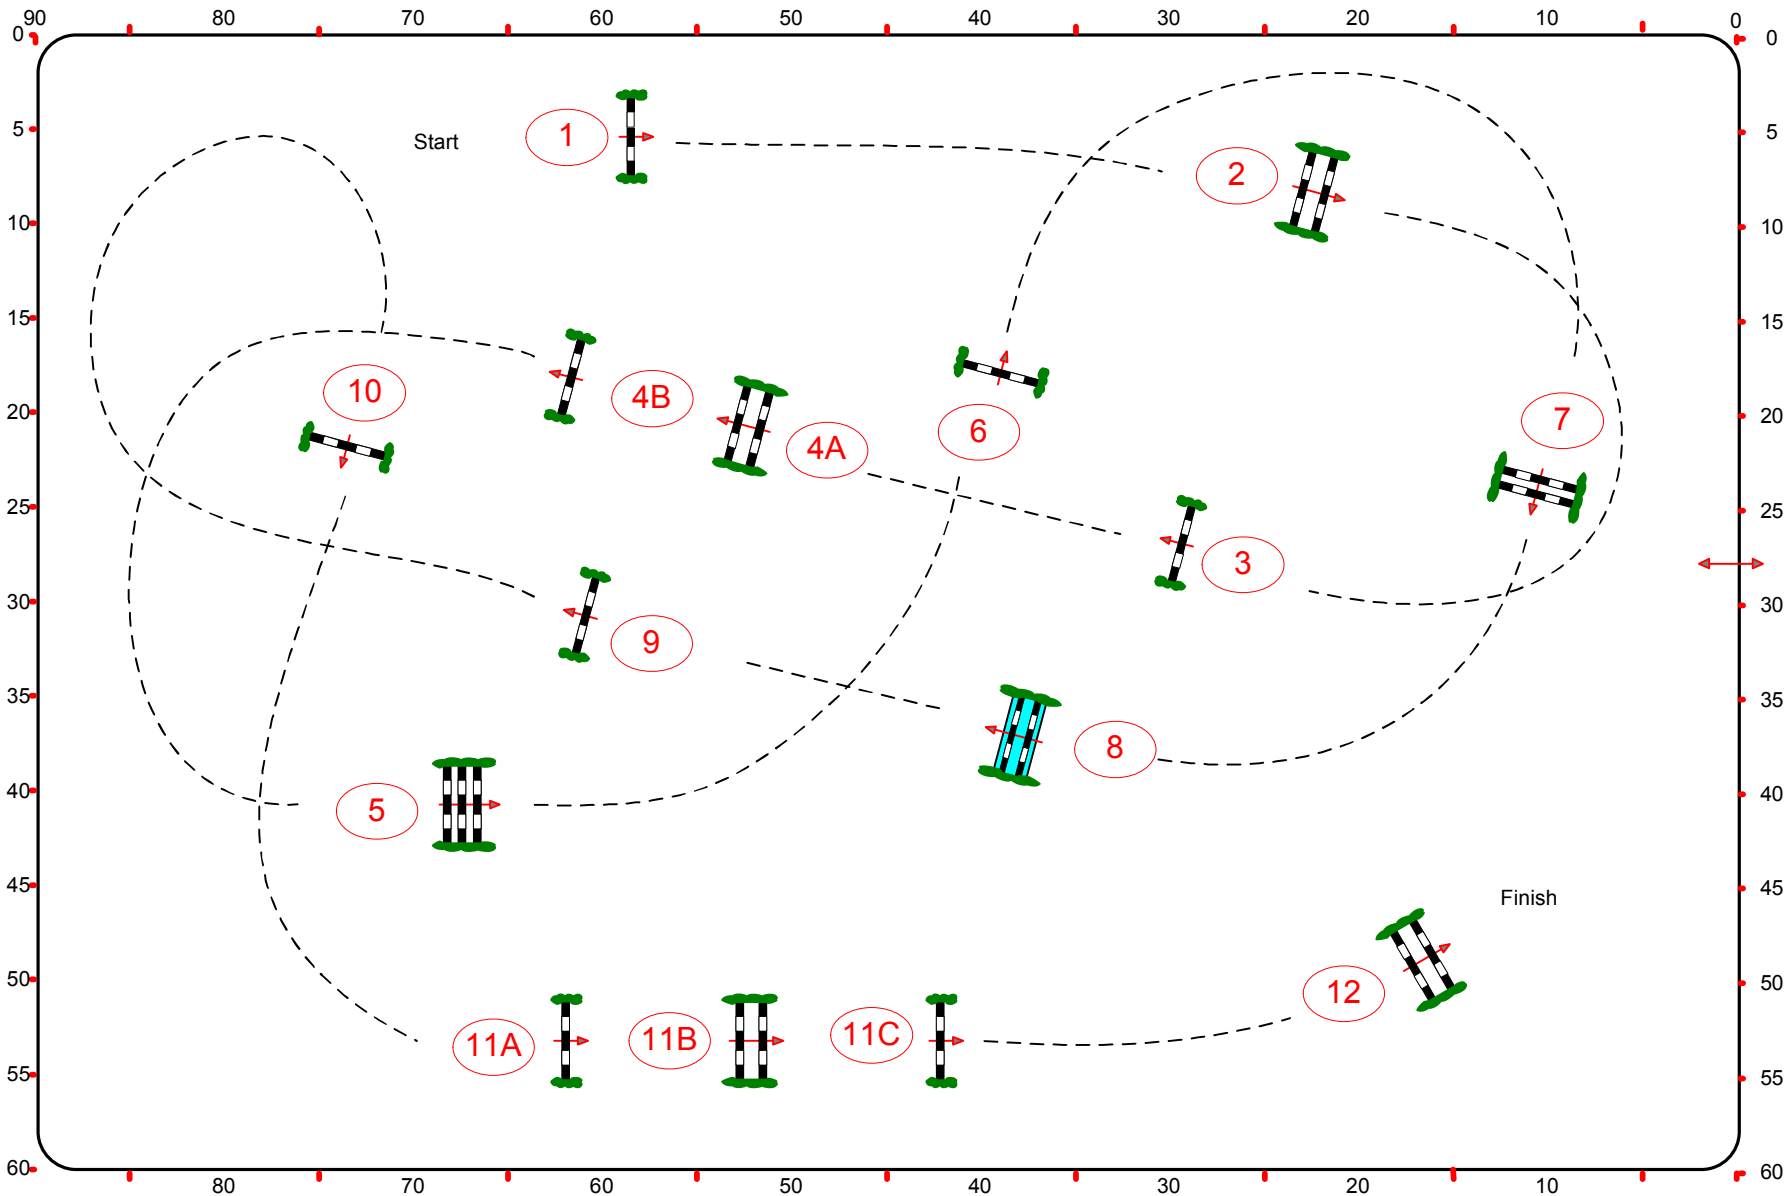

Class No.: o6

Big Tour

Competition against the clock

Friday, 11th August 2017

Fr

4

BRINKHOFF'S NO. 1-PREIS

Table: A
National RG:
FEI RG / Art. 238.2.1
Height: 1,50 m

Speed: 350 m/min

Length: 0 m
Time allowed: 0 sec
Time limit: 0 sec

Obstacles: 12
Efforts: 15

Course Designer
Olaf Petersen jr. (GER)
Martin Otto (GER)