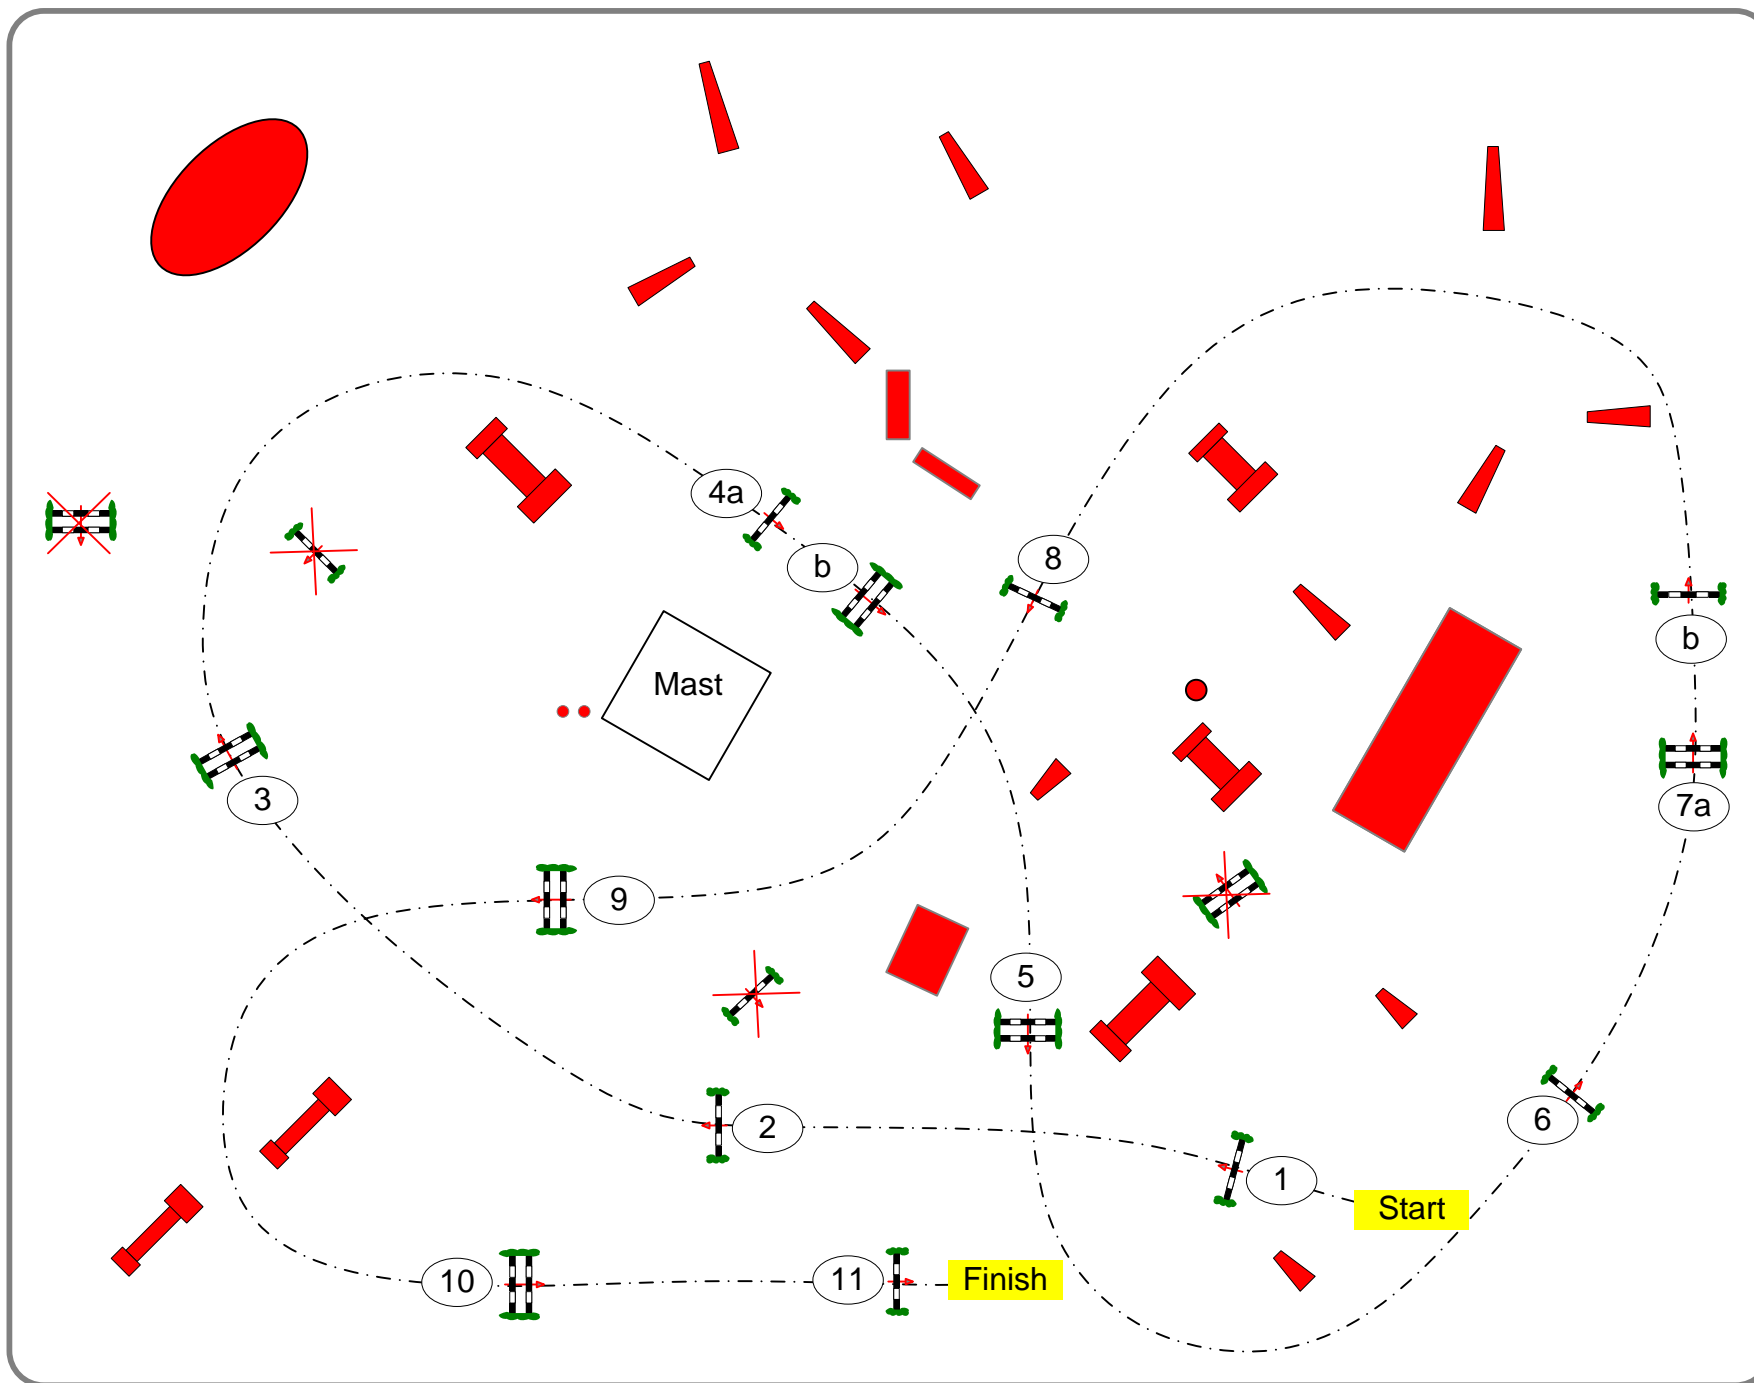

Thursday

12

Class No.: 12

U25

Competition against the clock

14.09.2017

Table: A
National RG:
FEI RG / Art. 238.2.1
Height: 1,35 m

Speed: 350 m/min

Length: 470 m
Time allowed: 81 sec
Time limit: 162 sec

Obstacles: 11
Efforts: 13
Penalty sec

1st Jump-off:

Length: 0 m
Time allowed: 0 sec
Time limit: 0 sec

Course Designer: Olaf Petersen jr.- Marco Hesse