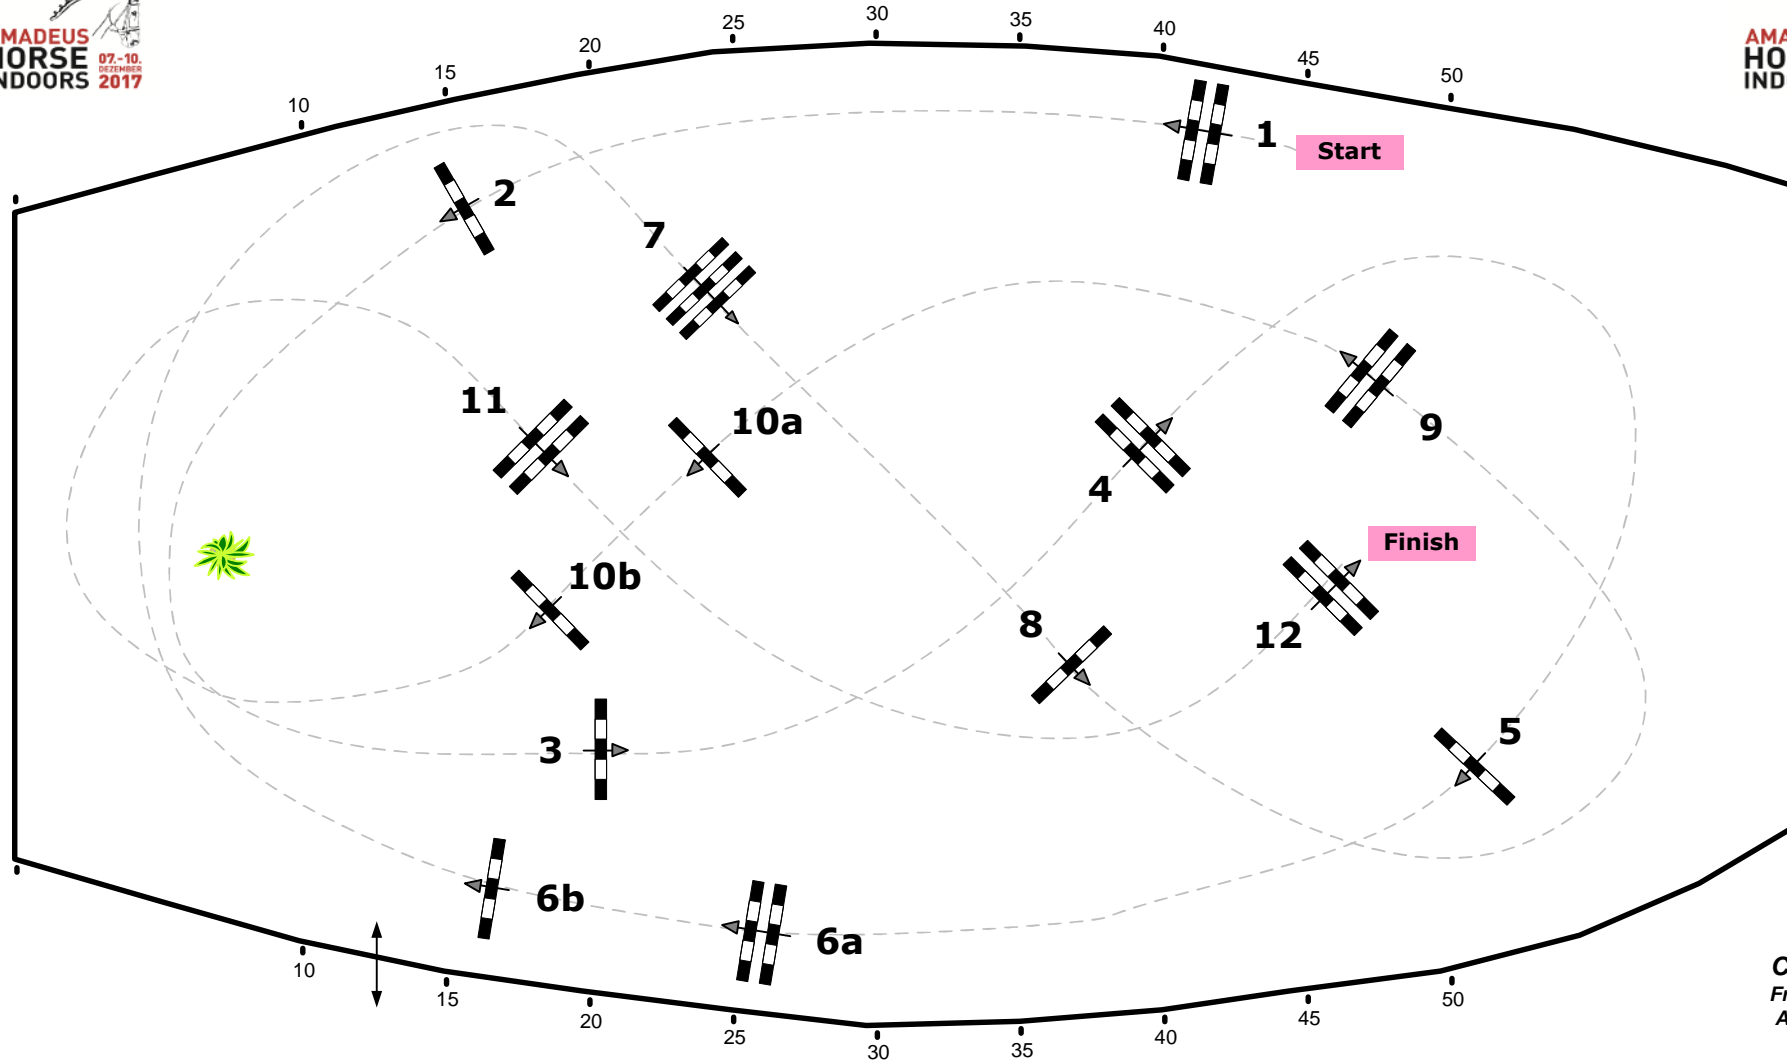

Class No.: 11

Amadeus Big Tour

Competition against the clock

Table: A
National RG:
FEI RG / Art. 238.2.1
Height: 1,45 m

Speed: 350 m/min
Length: 390 m
Time allowed: 67 sec
Time limit: 134 sec

Obstacles: 12
Efforts: 14