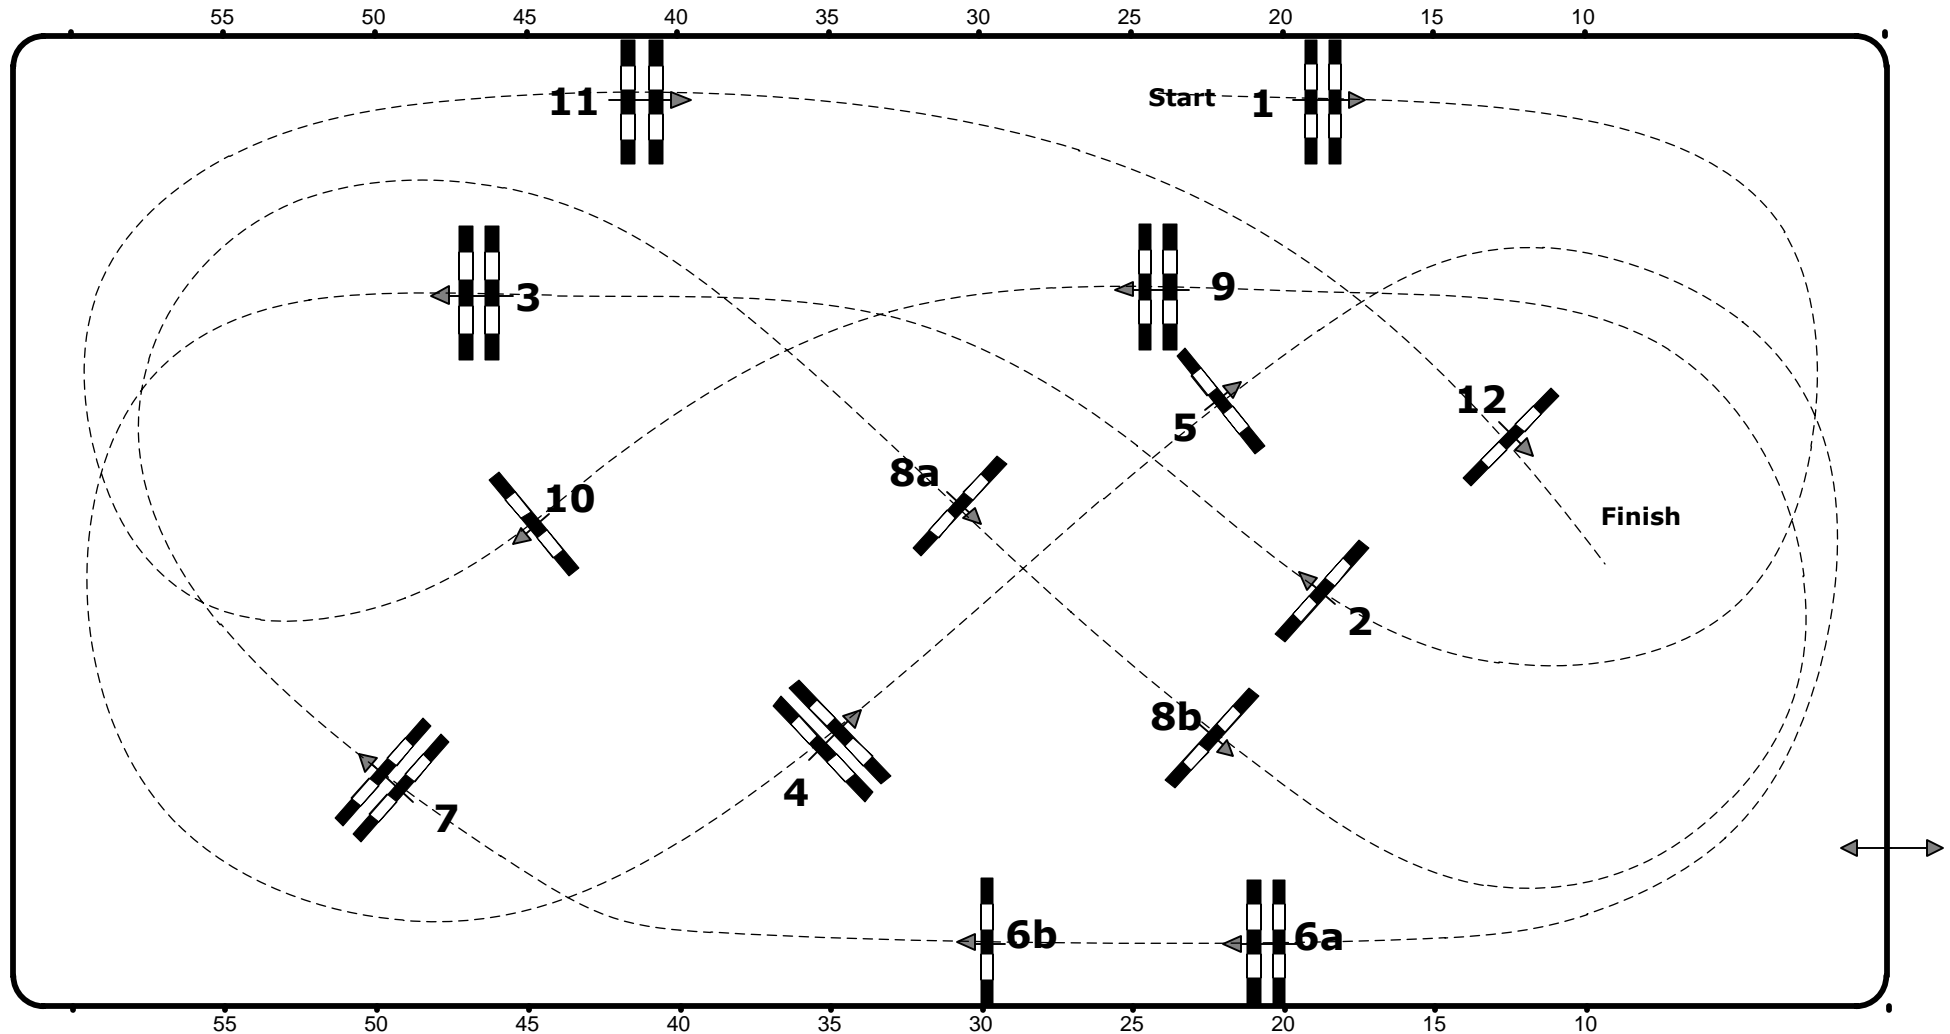

CSI2* / CSIJ / CSICH / CSN-A / CSNP-A / CSNCH-A, Salzburg (AUT)

6. – 10. Dezember 2017

Class No.: 30

Small Tour Opening

Competition against the clock

Table: A
National RG:
FEI RG / Art. 238.2.1
Height: 1,30 m

Speed: 350 m/min
Length: 430 m
Time allowed: 74 sec
Time limit: 148 sec

Obstacles: 12
Efforts: 14
Penalty sec:
Closed combination:

1st Jump-off:
Length: 0 m
Time allowed: 0 sec
Time limit: 0 sec

Messearena