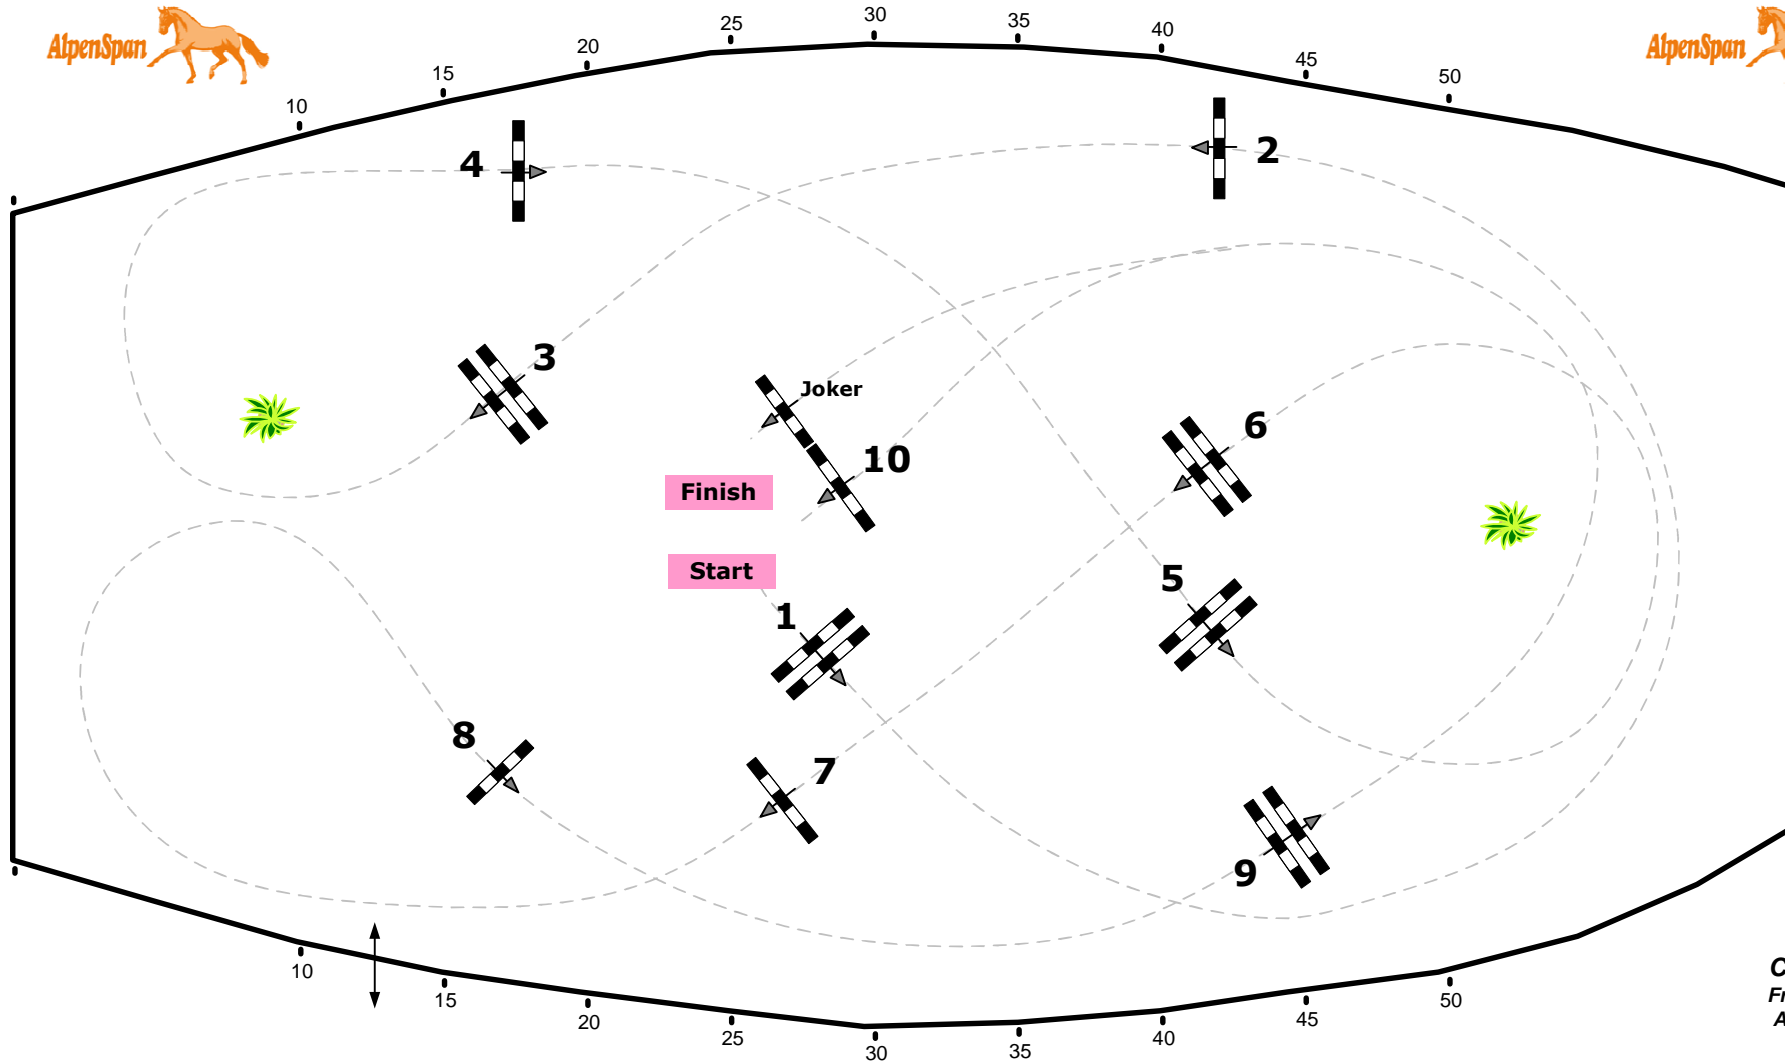

Madl

CSI****Salzburg Amadeus Horse Indoors

07-10.Dezember 2017

Class No.: 24

Small Amateur Tour

Accumulator Competition

Table: A
National RG:
FEI RG / Art. 269.5/269.1.2.3
Height: 1.15 m

Speed: 350 m/min
Length: 370 m
Time allowed: 64 sec
Time limit: 128 sec

Obstacles: 10
Efforts: 10

Course Designer
Franz Madl (AUT)
Adi Appe (AUT)
& Team