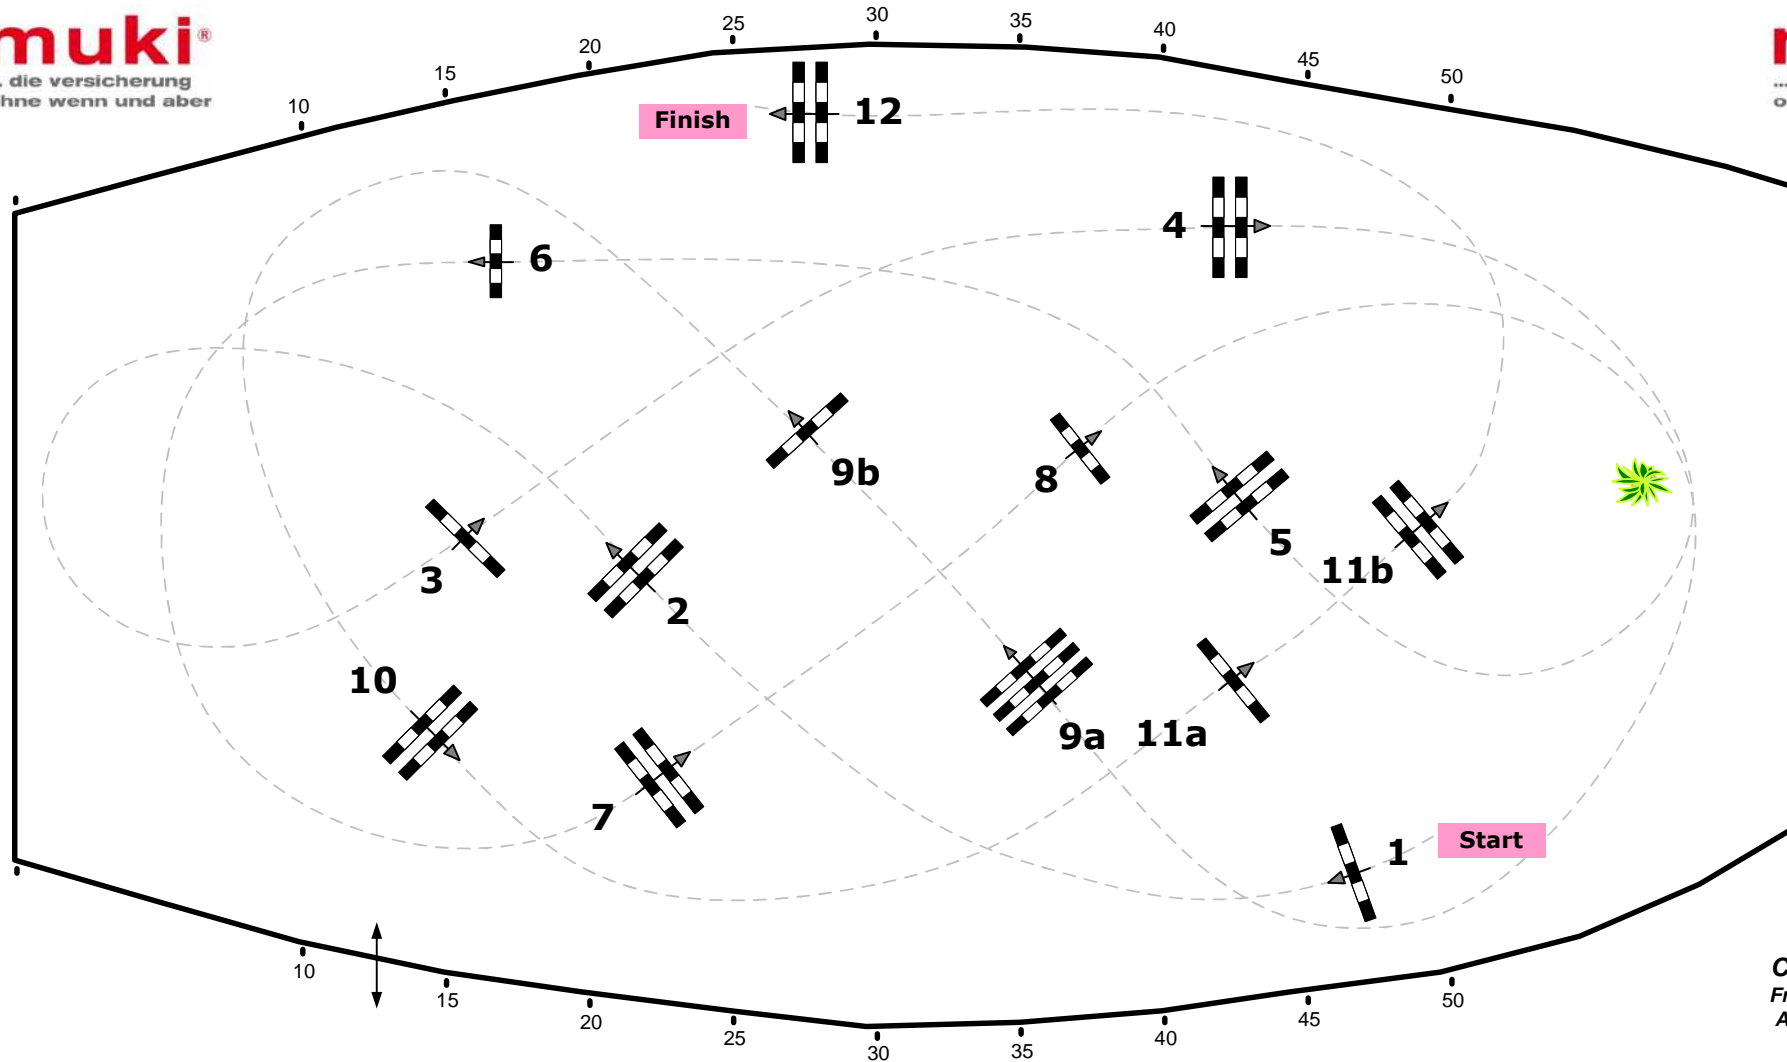

Class No.: 12

Amadeus Challenge

Competition against the clock

Table: A
National RG:
FEI RG / Art. 238.2.1
Height: 1,45 m

Speed: 350 m/min
Length: 450 m
Time allowed: 78 sec
Time limit: 156 sec

Obstacles: 12
Efforts: 14

muki
... die versicherung
ohne wenn und aber

muki
... die versicherung
ohne wenn und aber