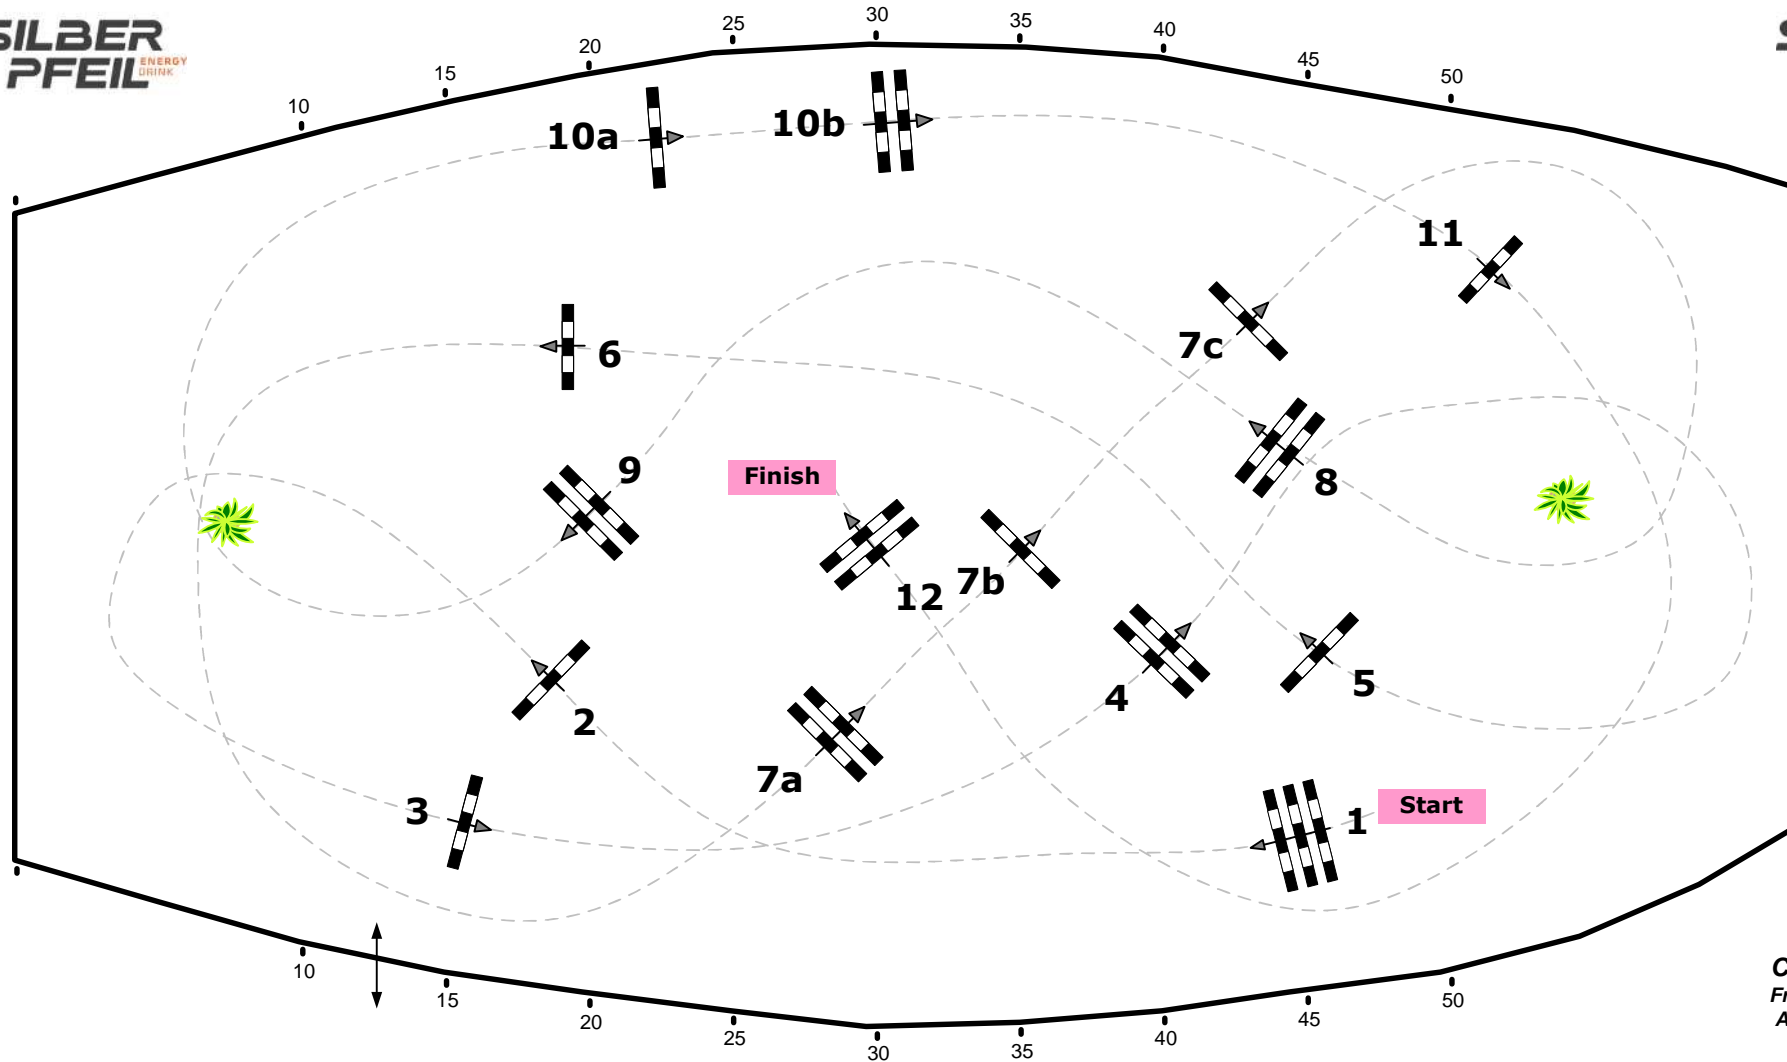

Class No.: 13

Silberpfeil Masters

Competition against the clock

Table: A
National RG:
FEI RG / Art. 238.2.1
Height: 1,50 m

Speed: 350 m/min
Length: 430 m
Time allowed: 74 sec
Time limit: 148 sec

Obstacles: 12
Efforts: 15