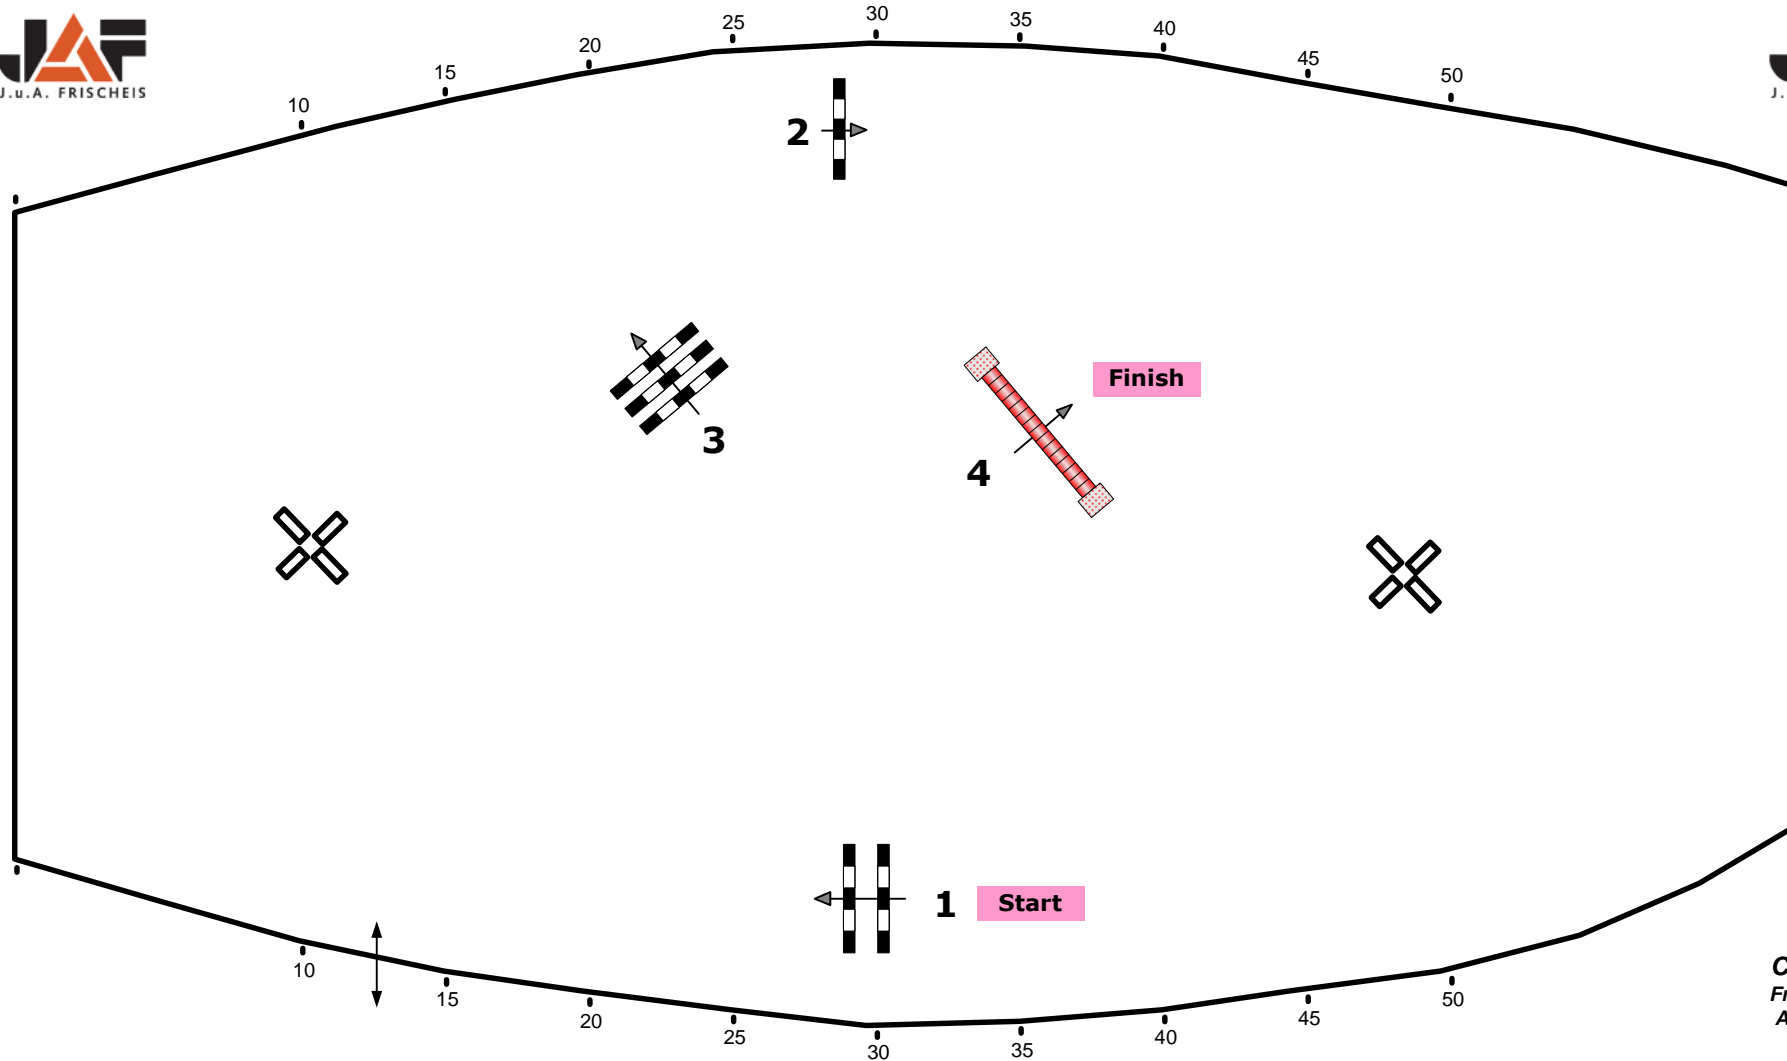

Class No.: 14

Amadeus High Fly Tour

Puissance Competition

Table: A
National RG:
FEI RG / Art. 262 / 2
Height: 1,60 m

Speed: 350 m/min
Length: 0 m
Time allowed: 0 sec
Time limit: 0 sec

Obstacles: 4
Efforts: 4