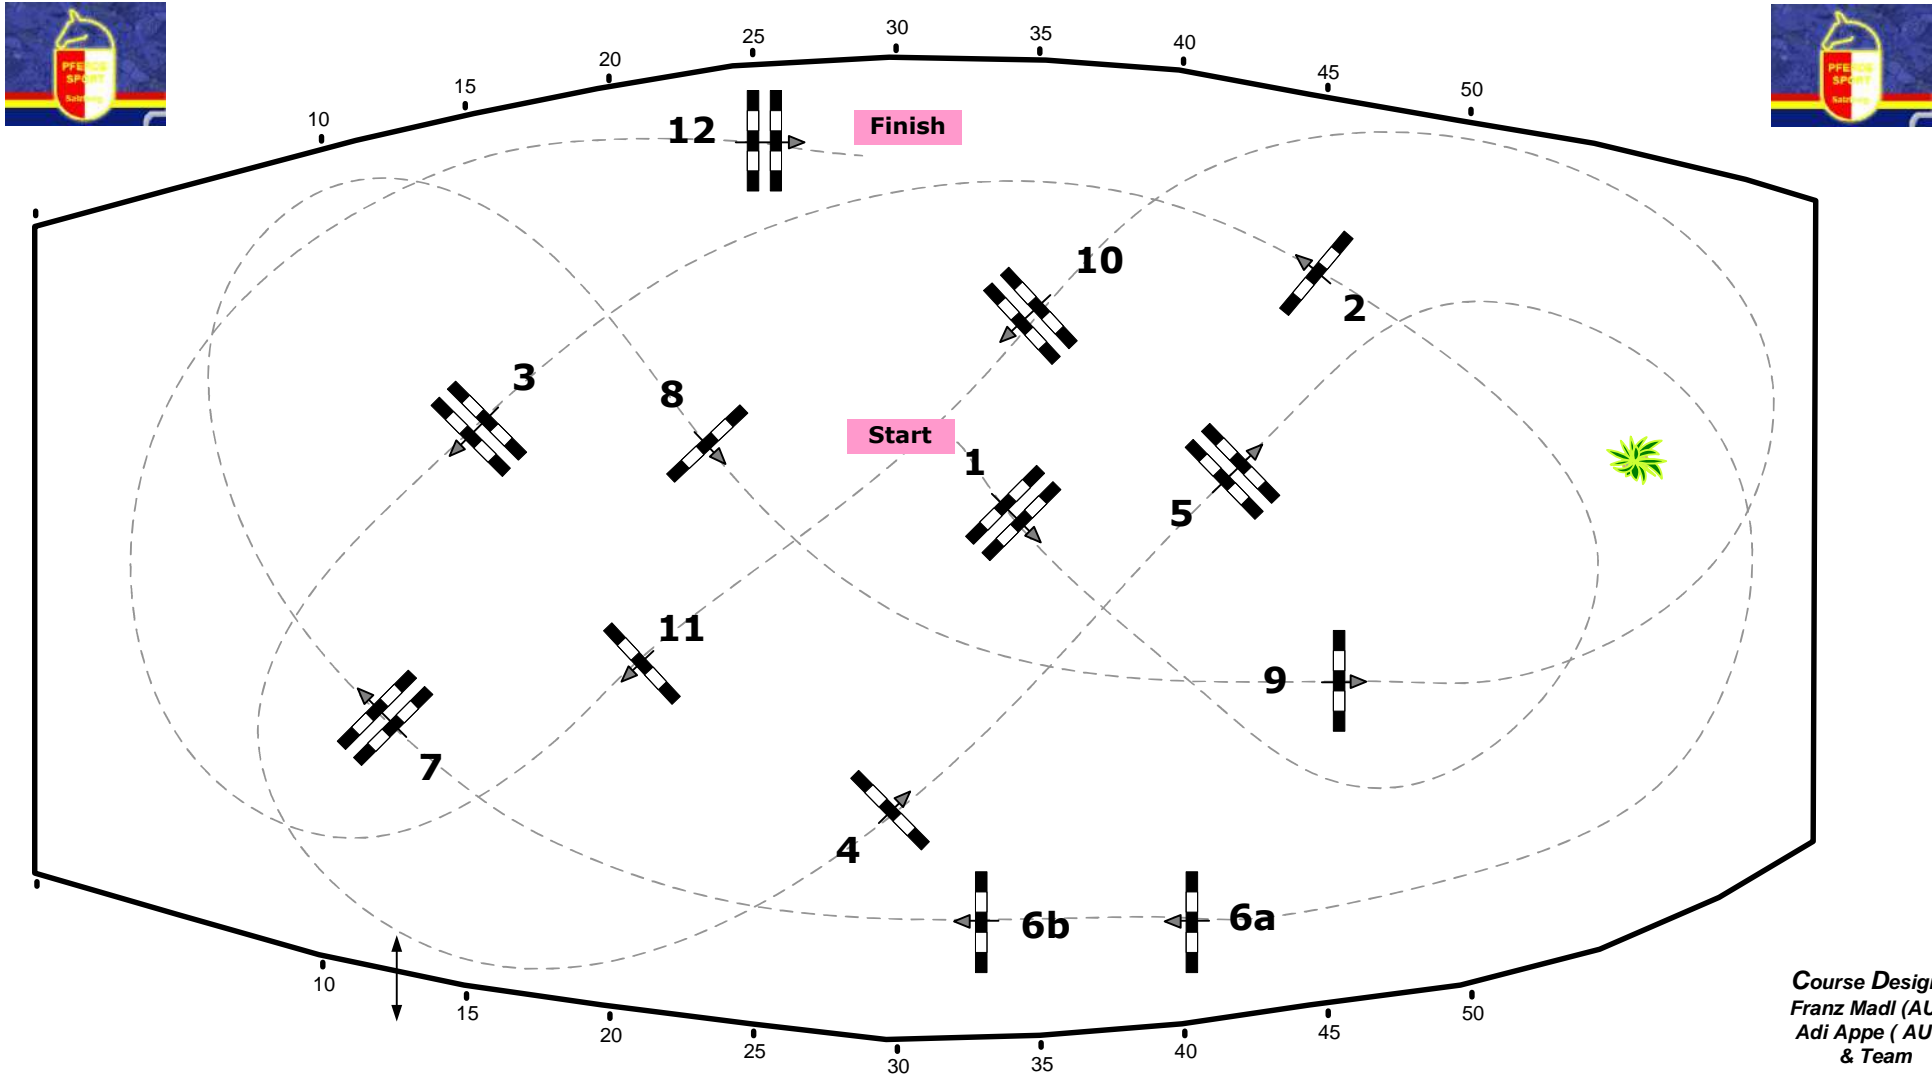

Madl

CSI***Salzburg Amadeus Horse Indoors

07-10.Dezember 2017

Class No.: 27

Small Amateur Tour Final

Competition against the clock

Table: A
National RG:
FEI RG / Art. 238.2.1
Height: 1,20 m

Speed: 350 m/min
Length: 430 m
Time allowed: 74 sec
Time limit: 148 sec

Obstacles: 12
Efforts: 13

Course Designer
Franz Madl (AUT)
Adi Appe (AUT)
& Team