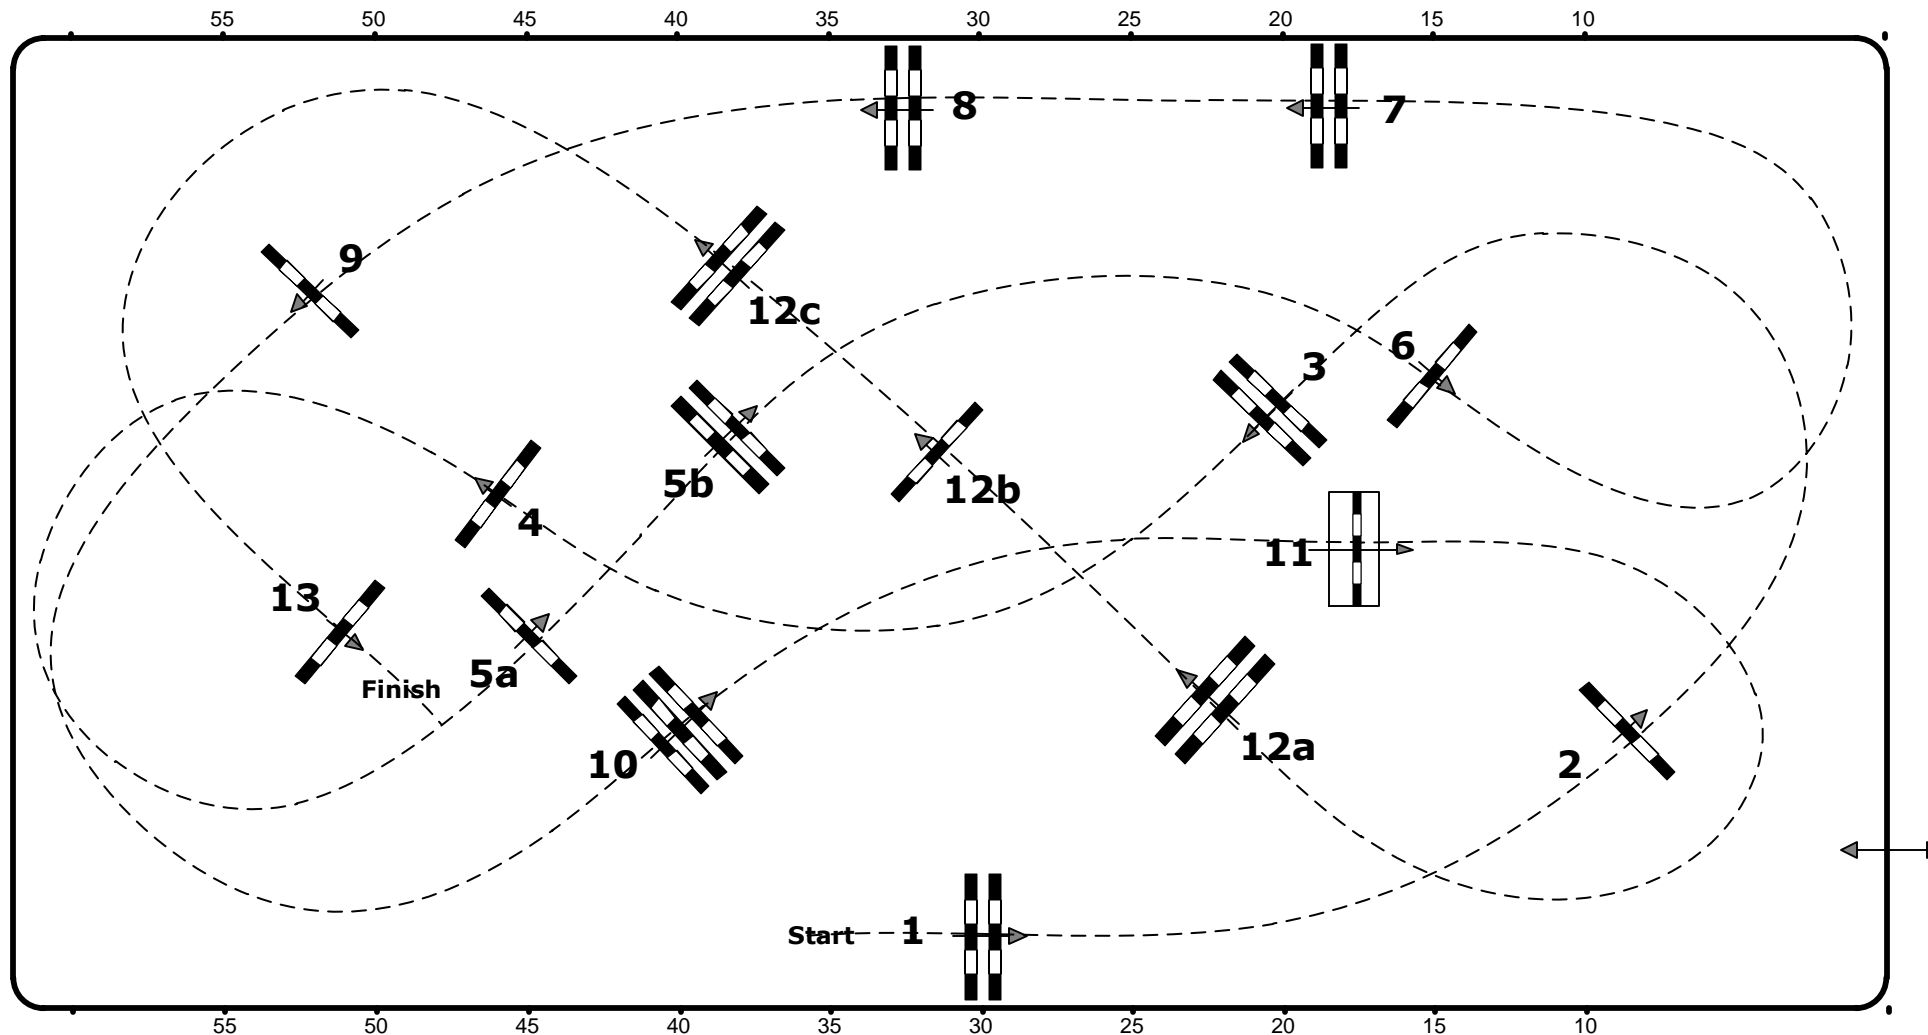

CSI2* / CSIJ / CSICH / CSN-A / CSNP-A / CSNCH-A, Salzburg (AUT)

6. – 10. Dezember 2017

35

Class No.: 35

Messezentrum Grand Prix Salzburg

Competition with one jump-off

Table: A
National RG:
FEI RG / Art. 238.2.2
Height: 1,45 m

Speed: 350 m/min
Length: 400 m
Time allowed: 69 sec
Time limit: 138 sec

Obstacles: 13
Efforts: 16
Penalty sec:
Closed combination:

1st Jump-off: 10-11-3-4-5ab-12b-1
Length: 290 m
Time allowed: 50 sec
Time limit: 100 sec

Messearena

Jury

Franz Schiermayr (AUT)

**Kurt Reitetschläger (AUT)
David Hübler (Aut)
Andreas Riedl (Aut)**