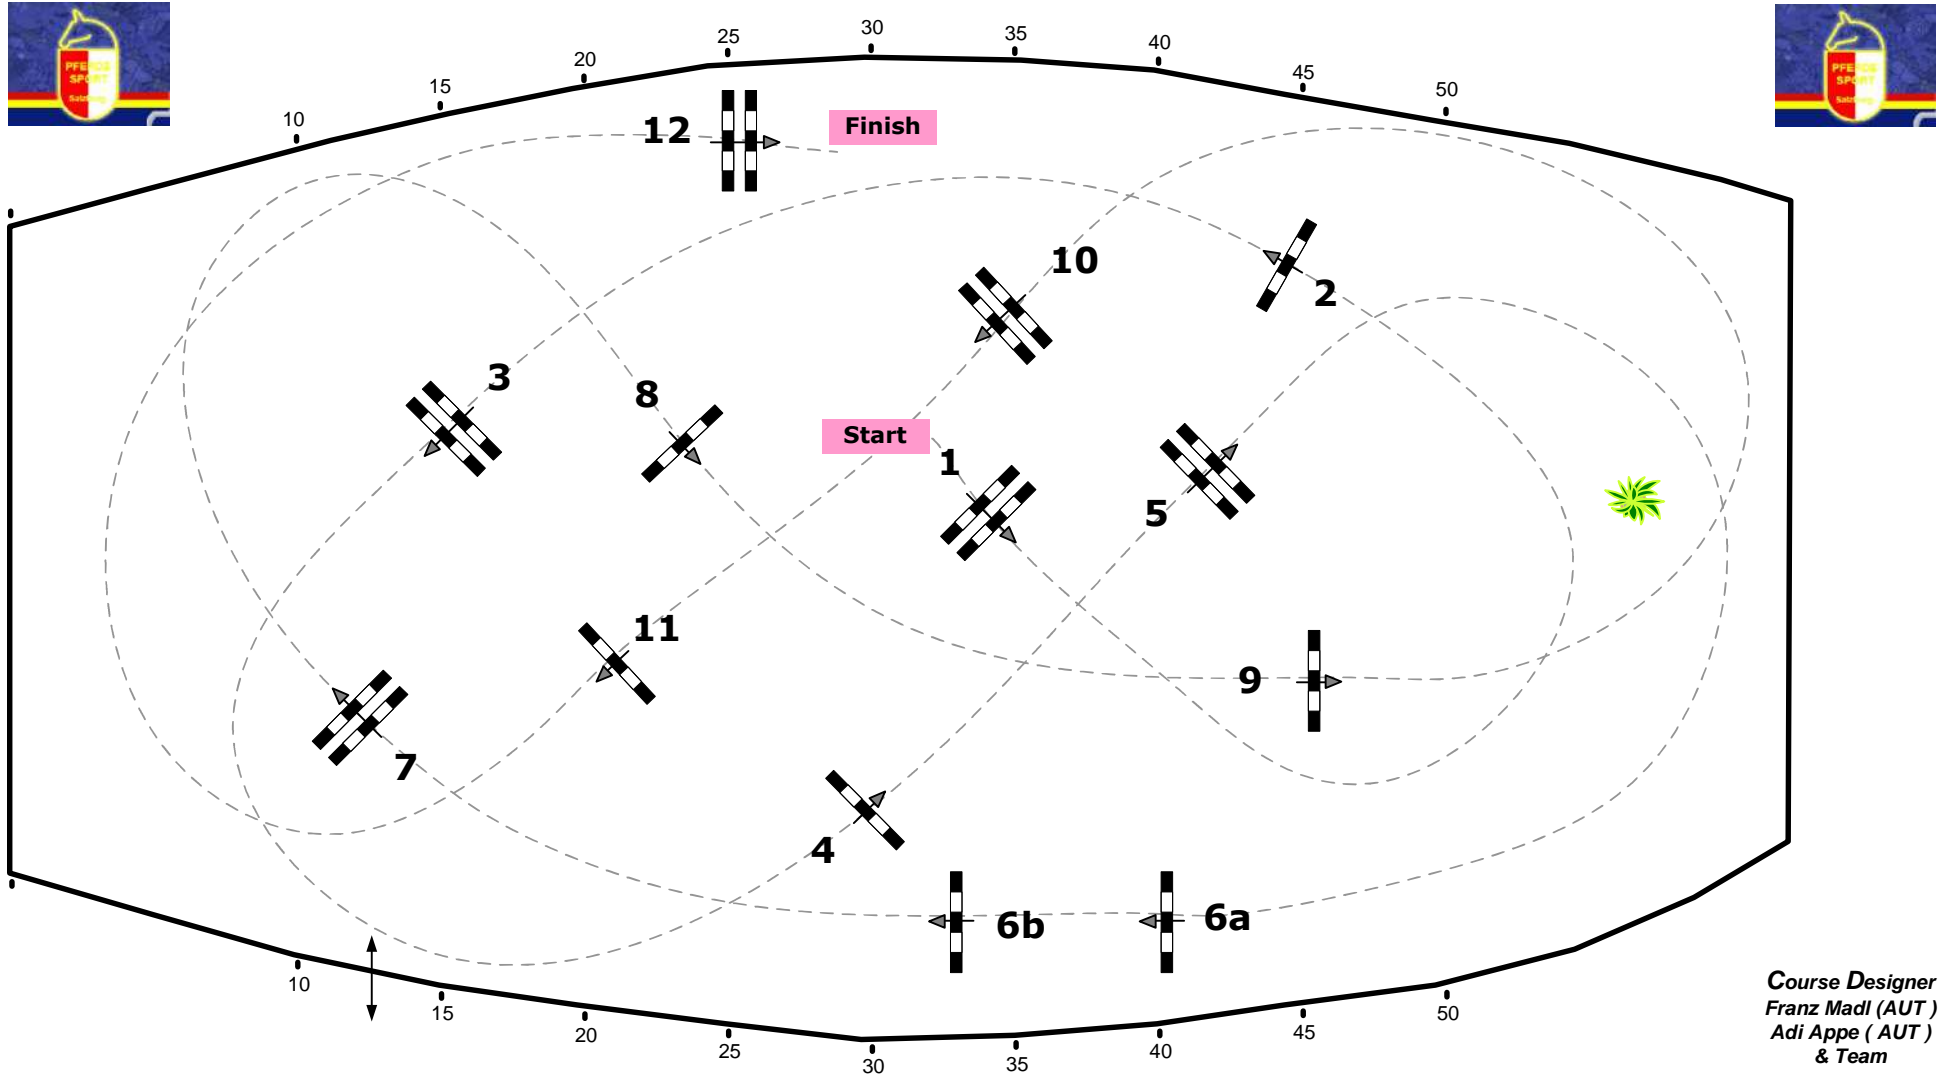

Class No.: 29

Big Amateur Tour Final

Competition against the clock

Table: A
National RG:
FEI RG / Art. 238.2.1
Height: 1,40 m

Speed: 350 m/min
Length: 430 m
Time allowed: 74 sec
Time limit: 148 sec

Obstacles: 12
Efforts: 13