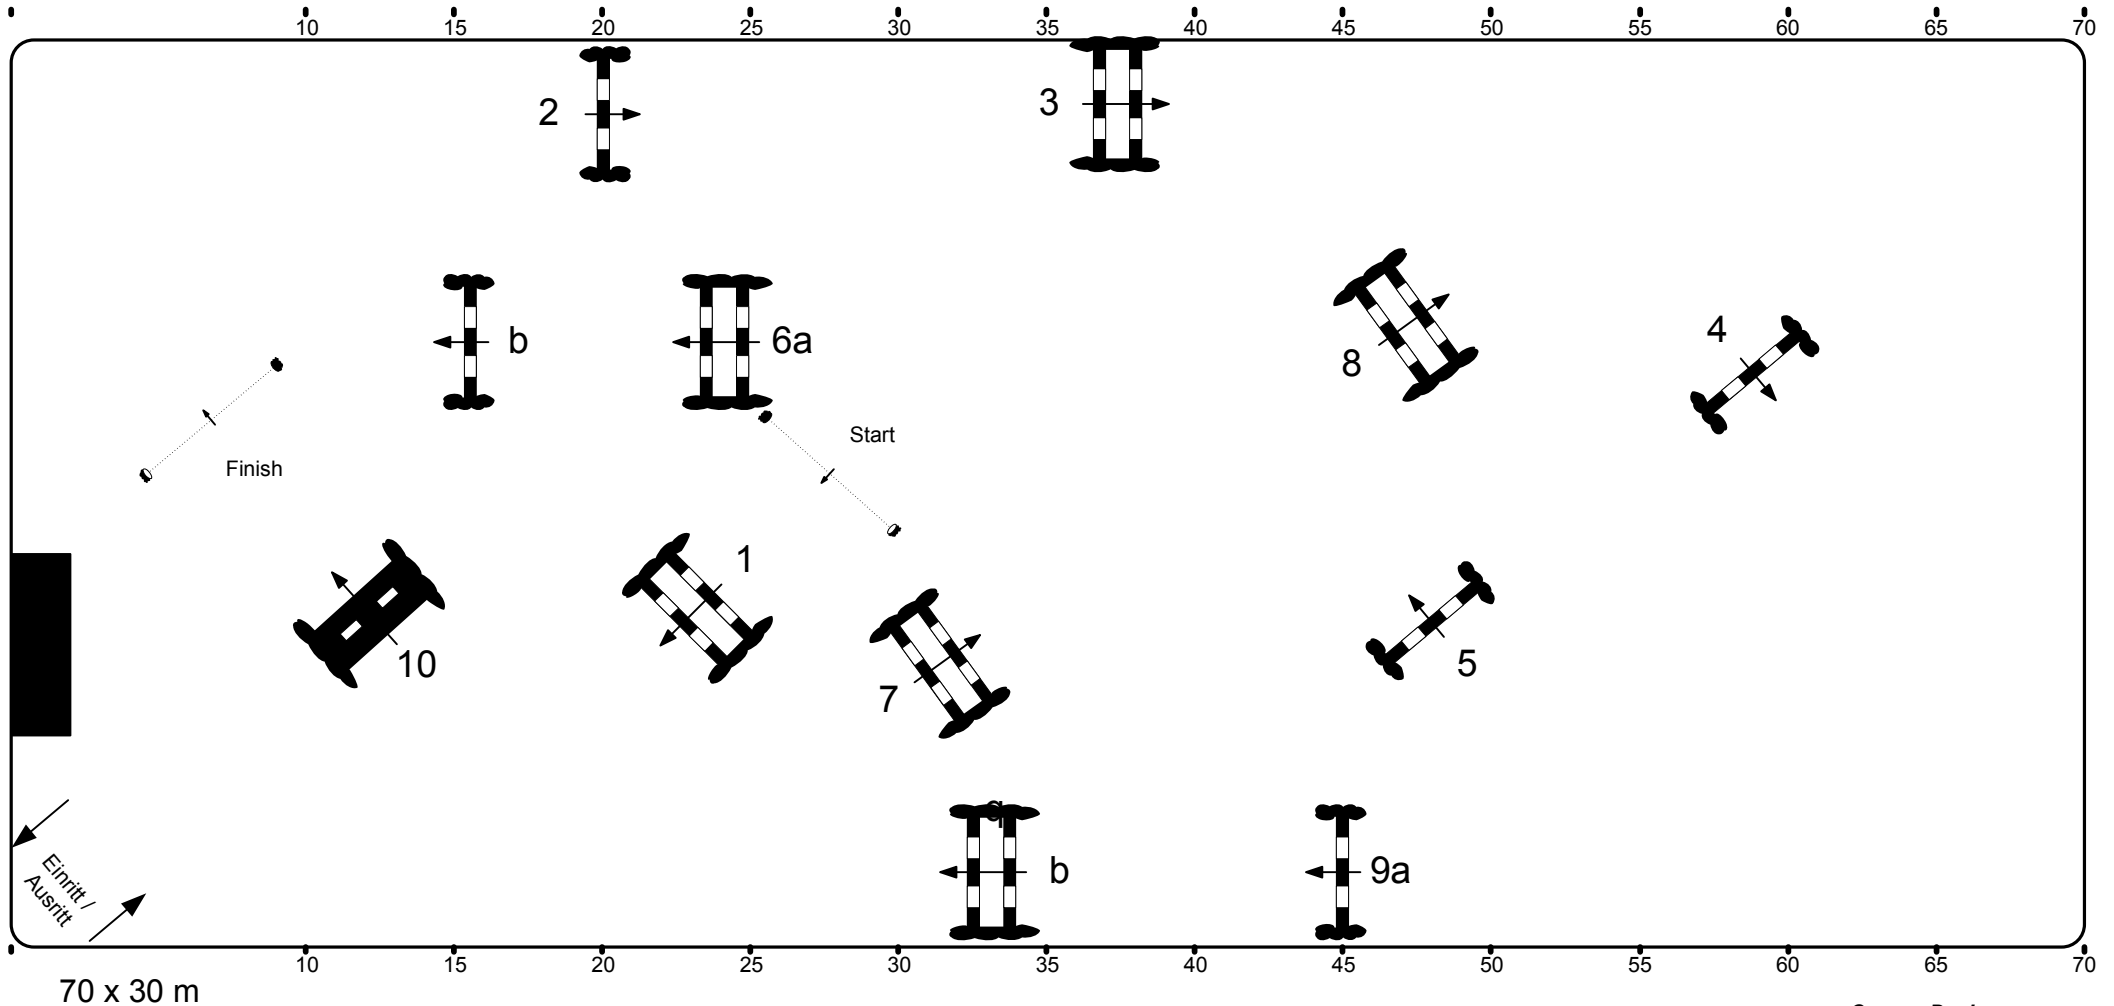

Adventsturnier Dresden 2006

Class No.: 4

Medium Tour

Competition against the clock

Freitag, 8. Dezember 2006

Start: 12:40

Table: A
National RG:
FEI RG / Art. 238.2.1
Height: 1,40 m

Speed: 350 m/min
Length: 350 m
Time allowed: 60 sec
Time limit: 120 sec

Obstacles: 10
Efforts: 12
Penalty sec:
Closed combination:

1st Jump-off:
Length: 0 m
Time allowed: 0 sec
Time limit: 0 sec

2nd Jump-off:
Length: 0 m
Time allowed: 0 sec
Time limit: 0 sec

70 x 30 m

Course Designer
Wolfgang Meyer (GER)
Marco Hesse (GER)