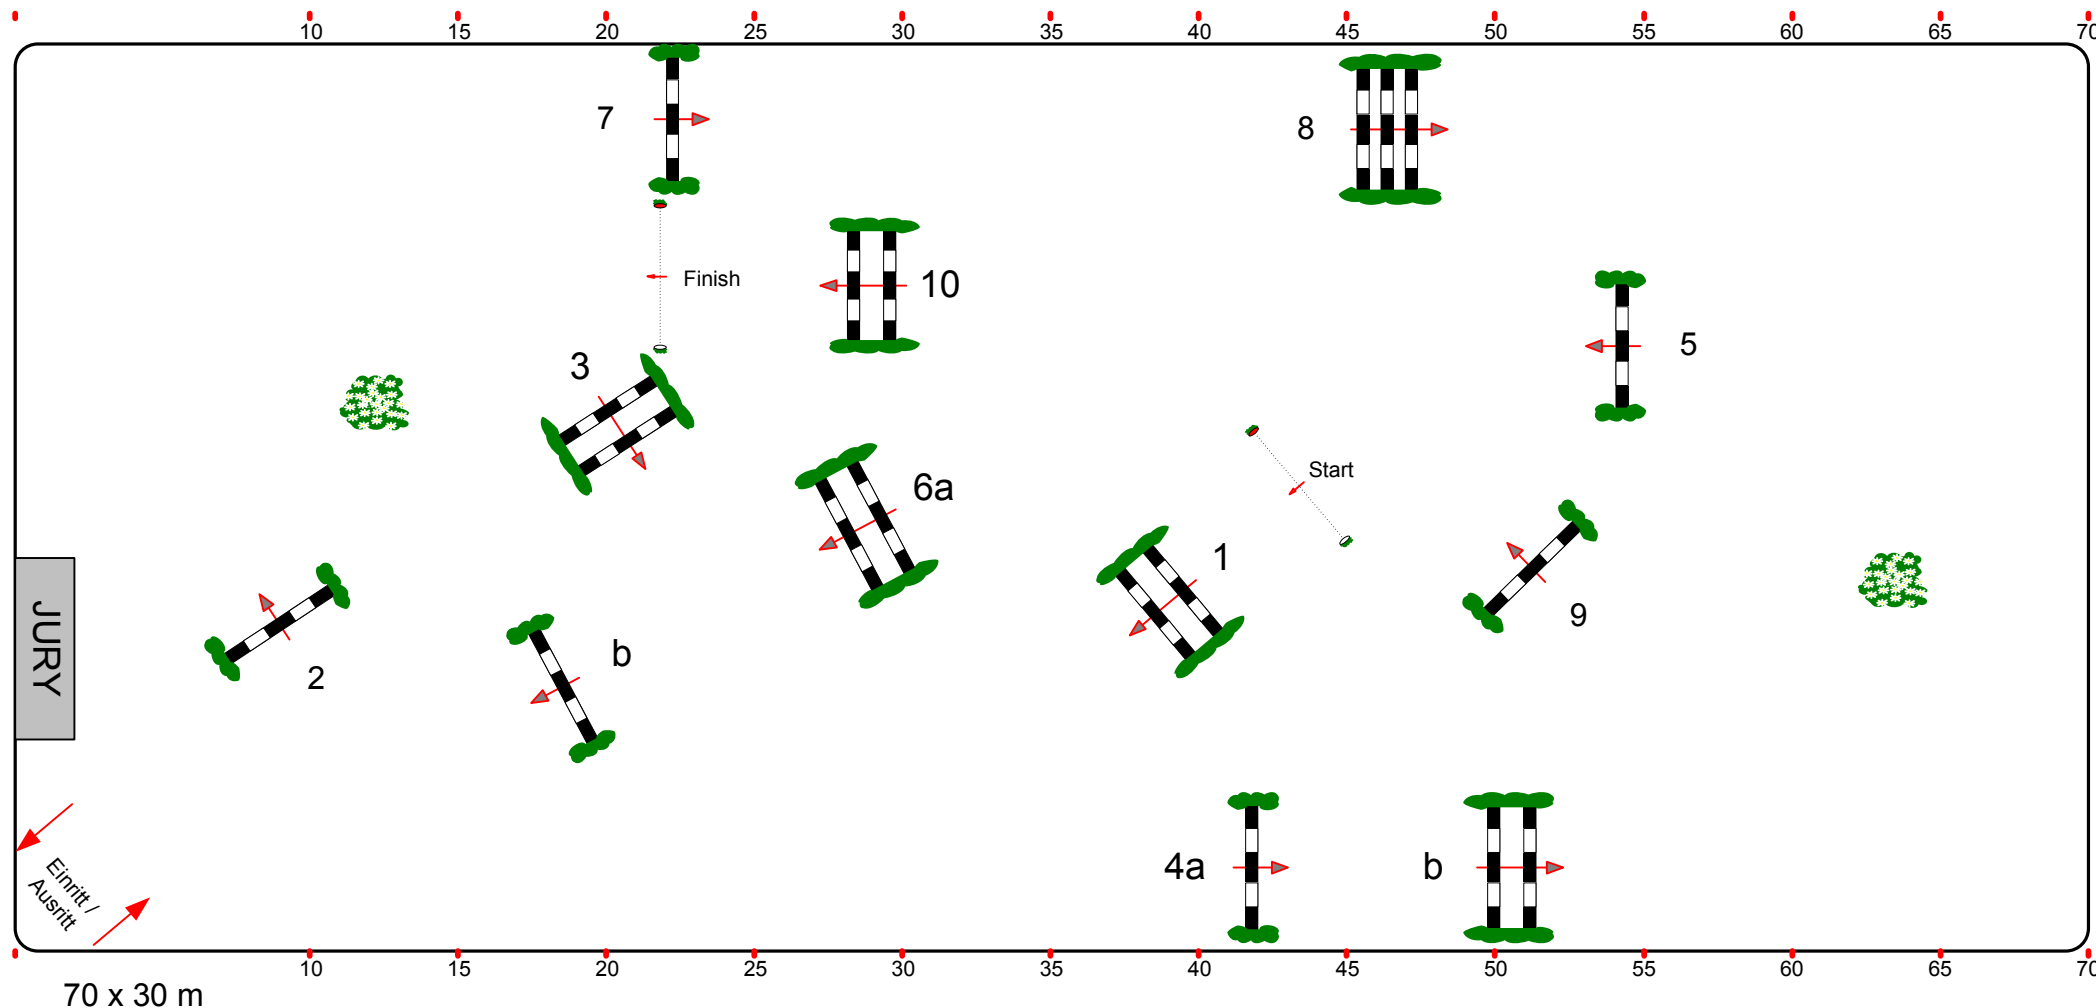

Adventsturnier Dresden 2006

Class No.: 11

Mitteldeutsche Tour

Fehler/Zeit

Samstag, 9. Dezember 2006

Start: 7:00

Table: A

National RG:

Penalty sec:

Closed combination:

1st Jump-off:

Length: 0 m

Time allowed: 0 sec

Time limit: 0 sec

2nd Jump-off:

Length: 0 m

Time allowed: 0 sec

Time limit: 0 sec

70 x 30 m

Course Designer
Wolfgang Meyer (GER)
Marco Hesse (GER)