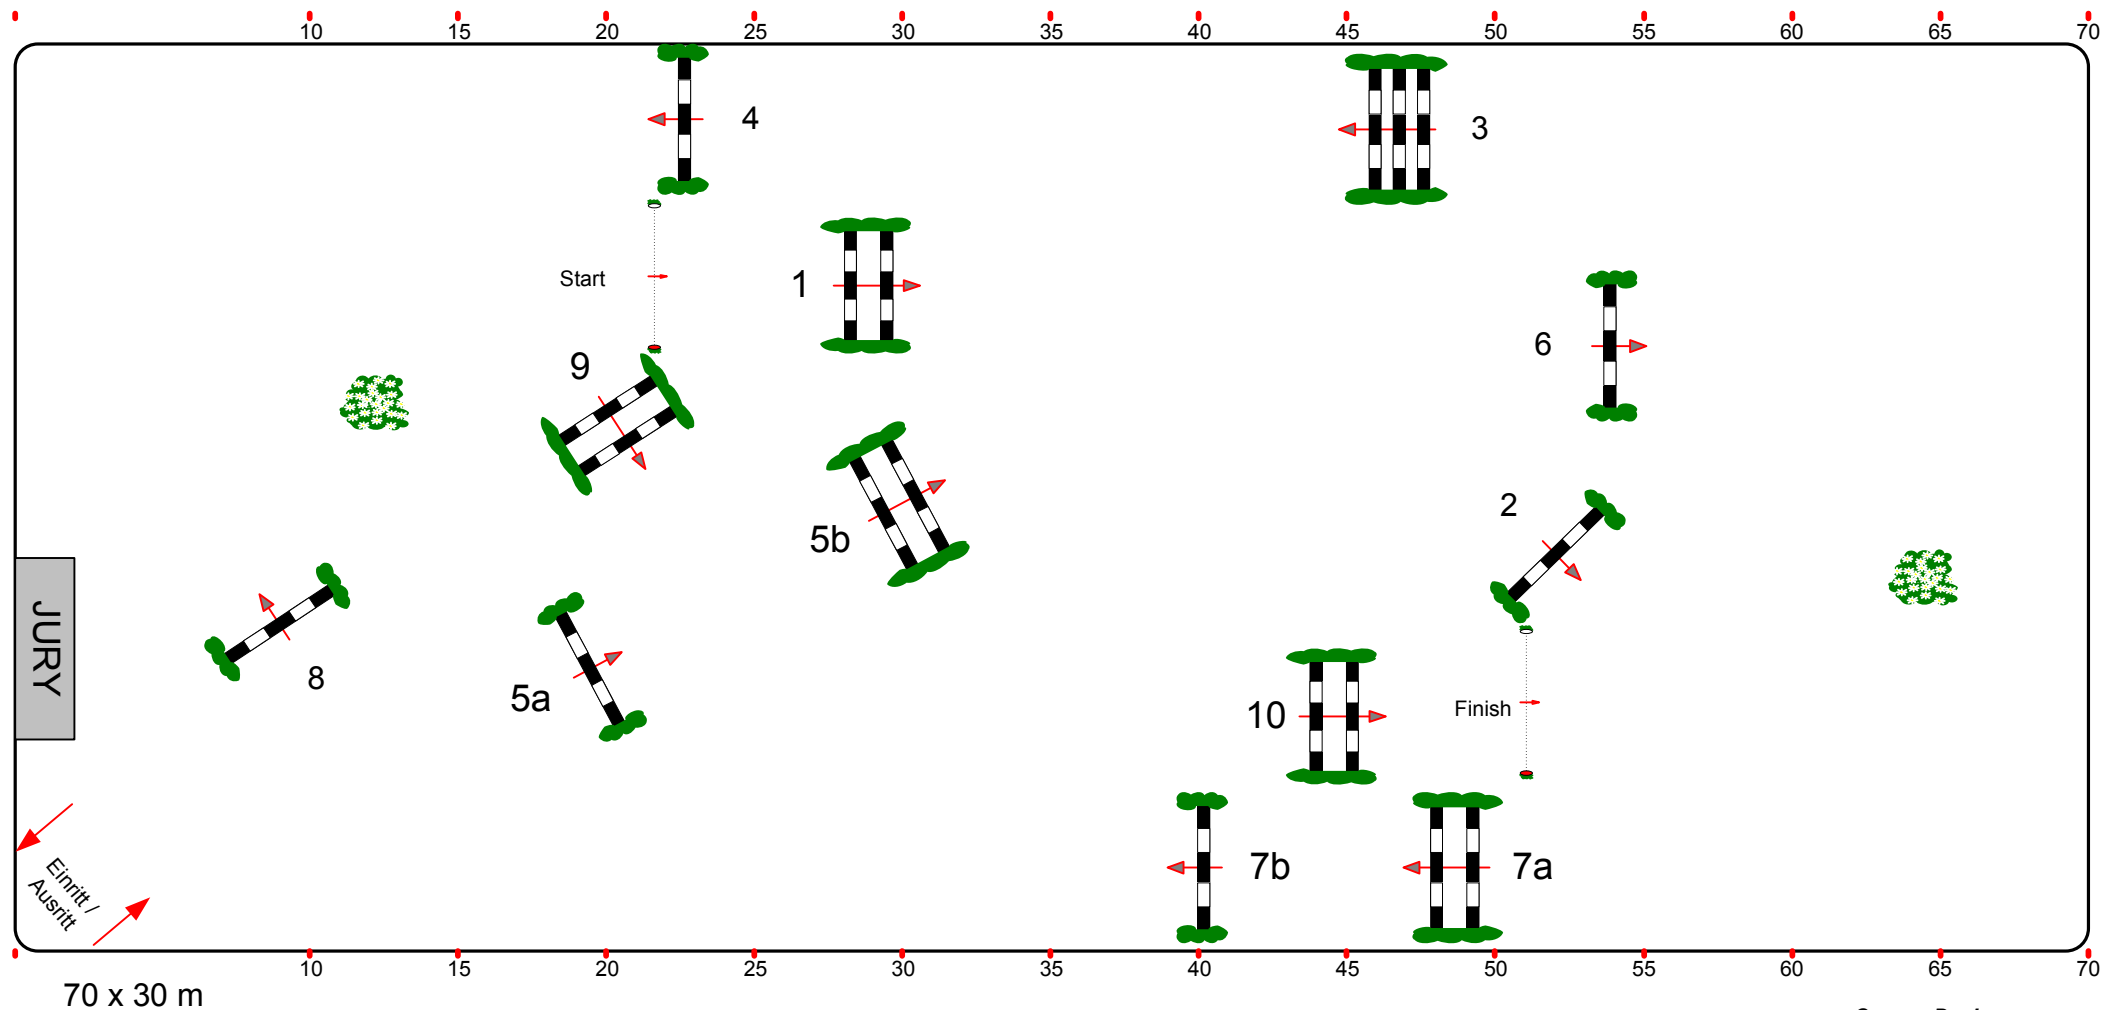

Adventsturnier Dresden 2006

Class No.: 8

Youngster

Competition against the clock

Samstag, 9. Dezember 2006

Start: 9:00

Table: A
National RG:
FEI RG / Art. 238.2.1
Height: 1,40 m

Speed: 350 m/min
Length: 330 m
Time allowed: 57 sec
Time limit: 114 sec

Obstacles: 10
Efforts: 12
Penalty sec:
Closed combination:

1st Jump-off:
Length: 0 m
Time allowed: 0 sec
Time limit: 0 sec

2nd Jump-off:
Length: 0 m
Time allowed: 0 sec
Time limit: 0 sec

70 x 30 m

Course Designer
Wolfgang Meyer (GER)
Marco Hesse (GER)