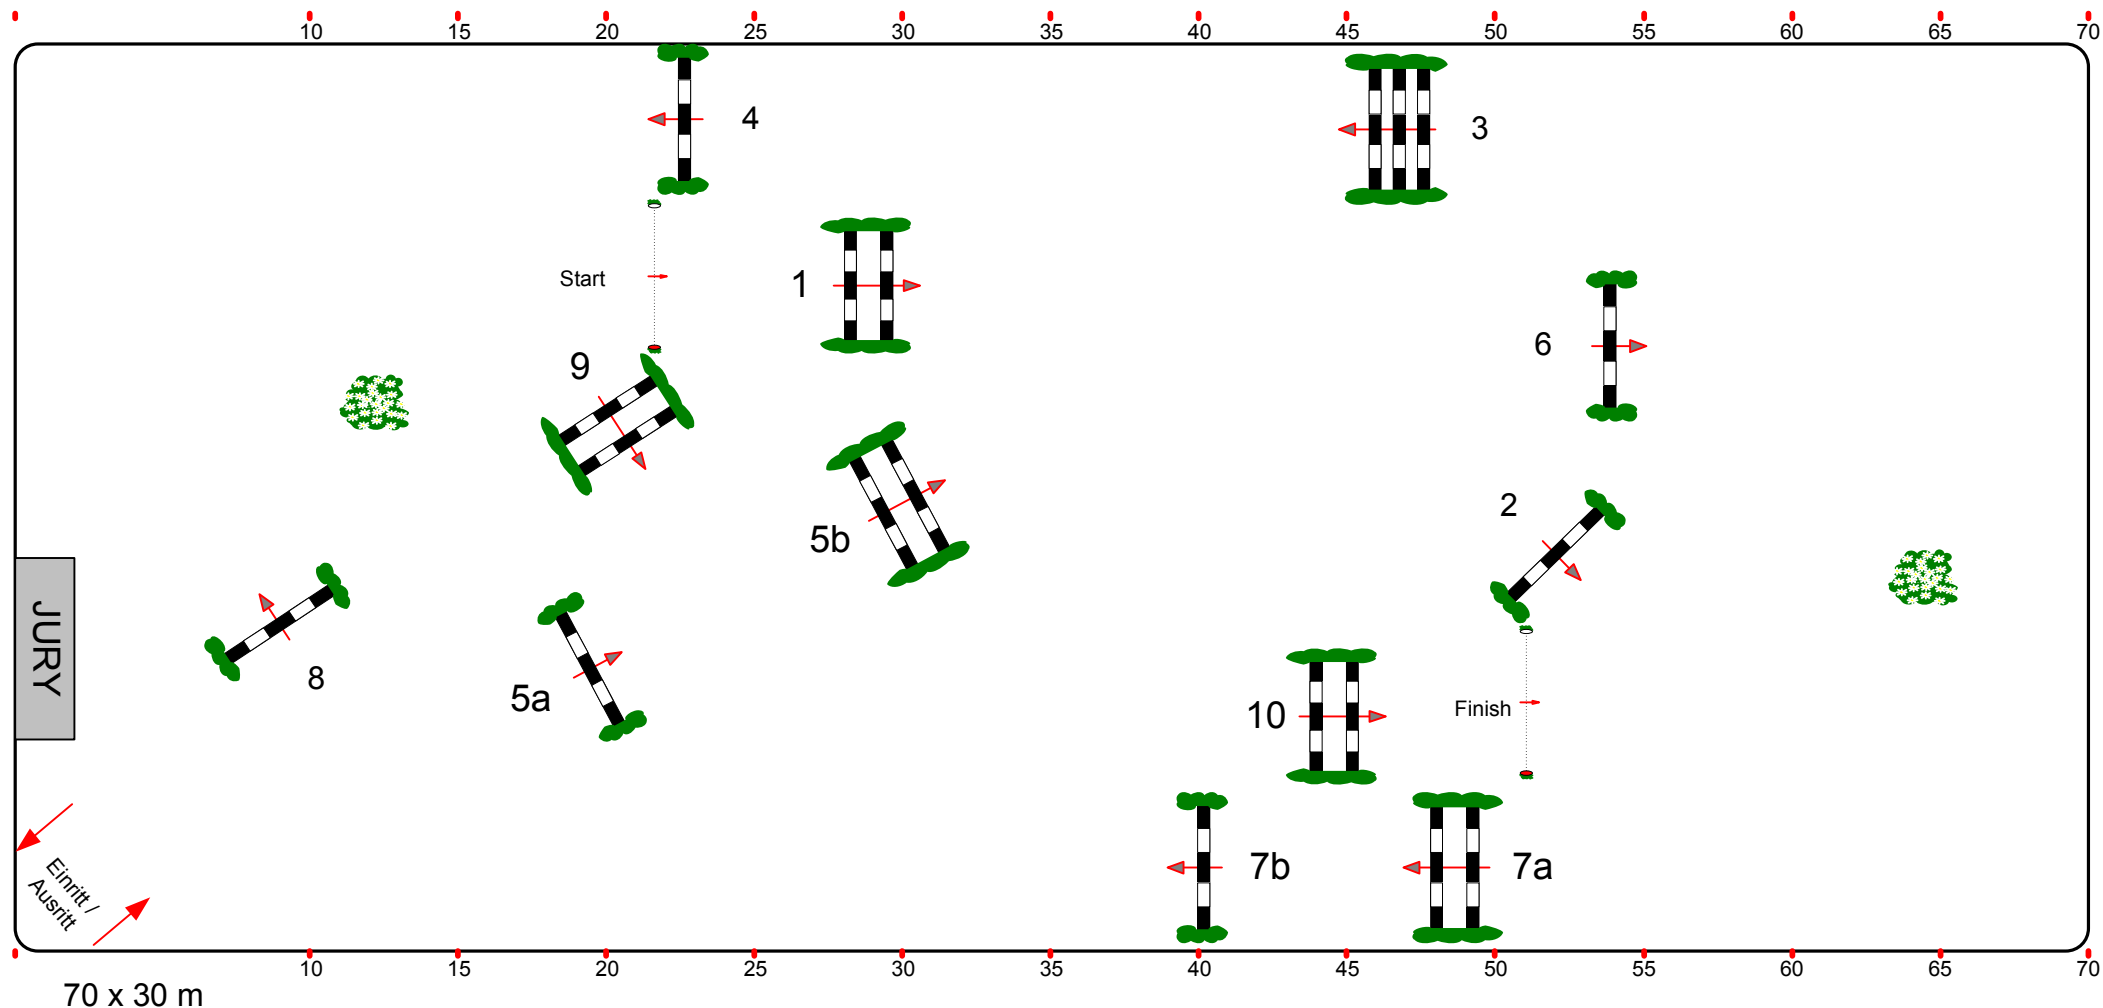

Adventsturnier Dresden 2006

Class No.: 8

Youngster

Competition against the clock

Samstag, 9. Dezember 2006

Start: 9:00

Table: A
National RG:
FEI RG / Art. 238.2.1
Height: 1,40 m

Speed: 350 m/min
Length: 330 m
Time allowed: 57 sec
Time limit: 114 sec

Obstacles: 10
Efforts: 12
Penalty sec:
Closed combination:

1st Jump-off:
Length: 0 m
Time allowed: 0 sec
Time limit: 0 sec

2nd Jump-off:
Length: 0 m
Time allowed: 0 sec
Time limit: 0 sec

70 x 30 m

Course Designer
Wolfgang Meyer (GER)
Marco Hesse (GER)