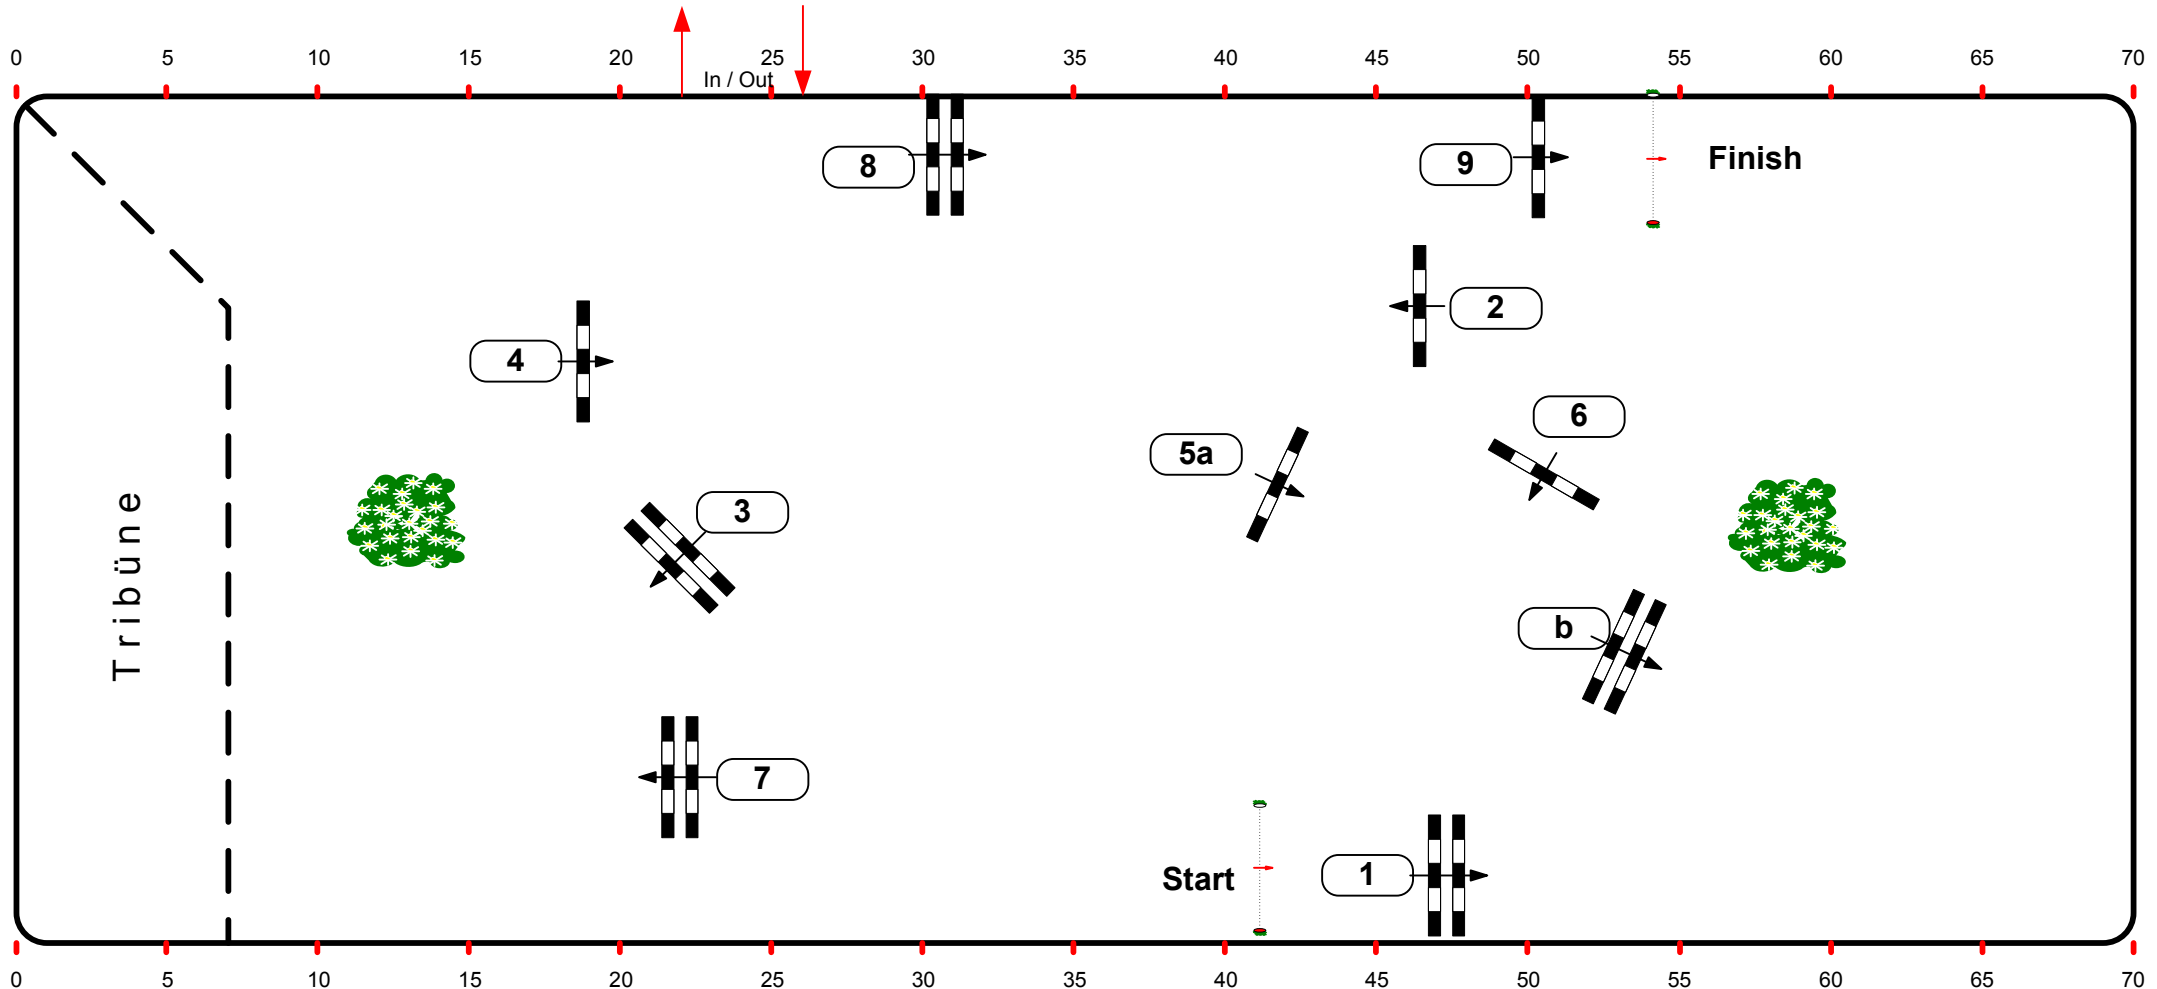

CSI Neustadt-Dosse 2007

Class No.: **15** B-Tour Silver

Competition against the clock

Donnerstag, 4. Januar 2007

Start: 11:00

Table: A
National RG:
FEI RG / Art. 238.2.1
Height: 1,35 m

Speed: 350 m/min
Length: 300 m
Time allowed: 52 sec
Time limit: 104 sec

Obstacles: 9
Efforts: 10
Penalty sec:
Closed combination:

1st Jump-off:
Length: 0 m
Time allowed: 0 sec
Time limit: 0 sec

2nd Jump-off:
Length: 0 m
Time allowed: 0 sec
Time limit: 0 sec

JURY

Course Designer
Wolfgang Meyer (GER)
Christian Wiegand (GER)