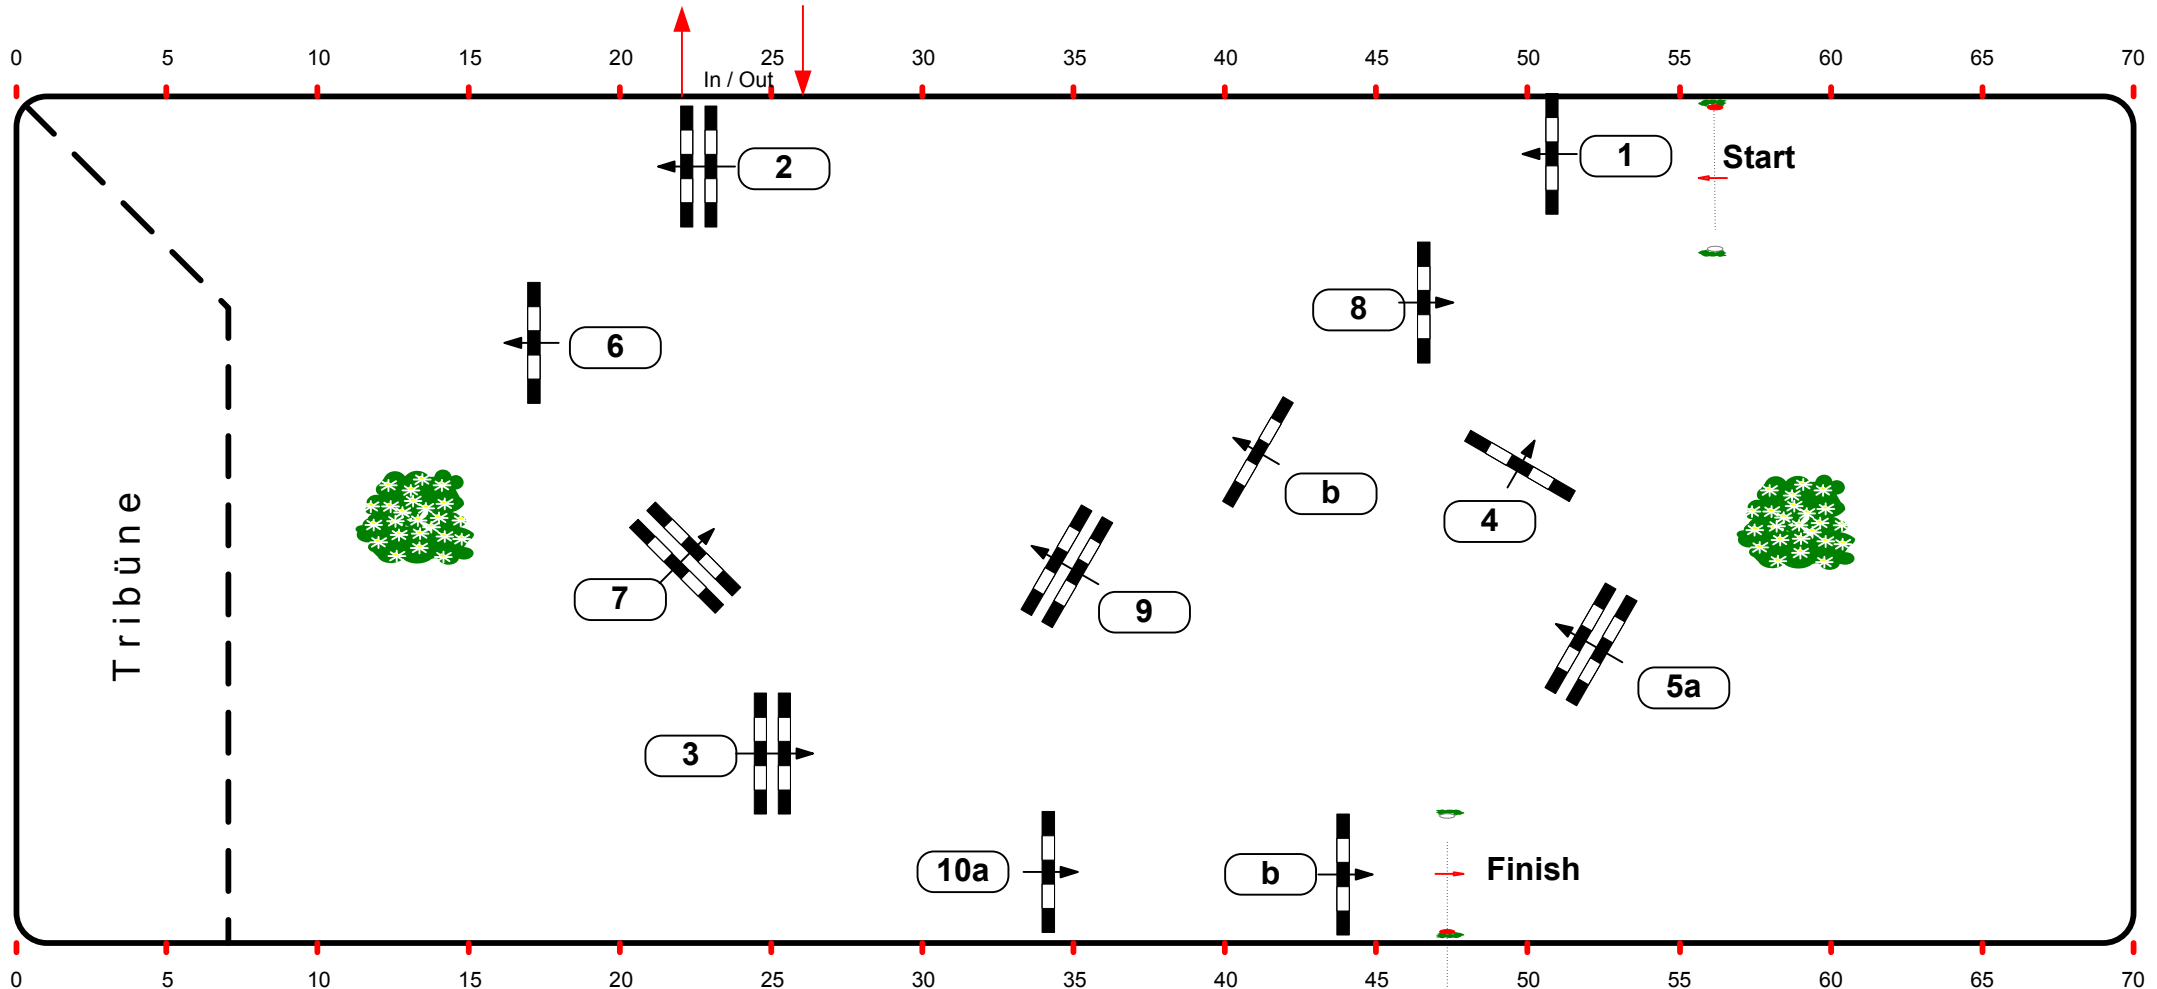

# CSI Neustadt-Dosse 2007

Class No.:

**1**

Stallion Competition

Competition against the clock

Donnerstag, 4. Januar 2007

Start: 12:30

Table: A  
National RG:  
FEI RG / Art. 238.2.2.1  
Height: 1,40 m

Speed: 350 m/min  
Length: 370 m  
Time allowed: 64 sec  
Time limit: 128 sec

Obstacles: 10  
Efforts: 12  
Penalty sec:  
Closed combination:

1st Jump-off:  
Length: 0 m  
Time allowed: 0 sec  
Time limit: 0 sec

2nd Jump-off:  
Length: 0 m  
Time allowed: 0 sec  
Time limit: 0 sec

JURY

Course Designer  
Wolfgang Meyer (GER)  
Christian Wiegand (GER)