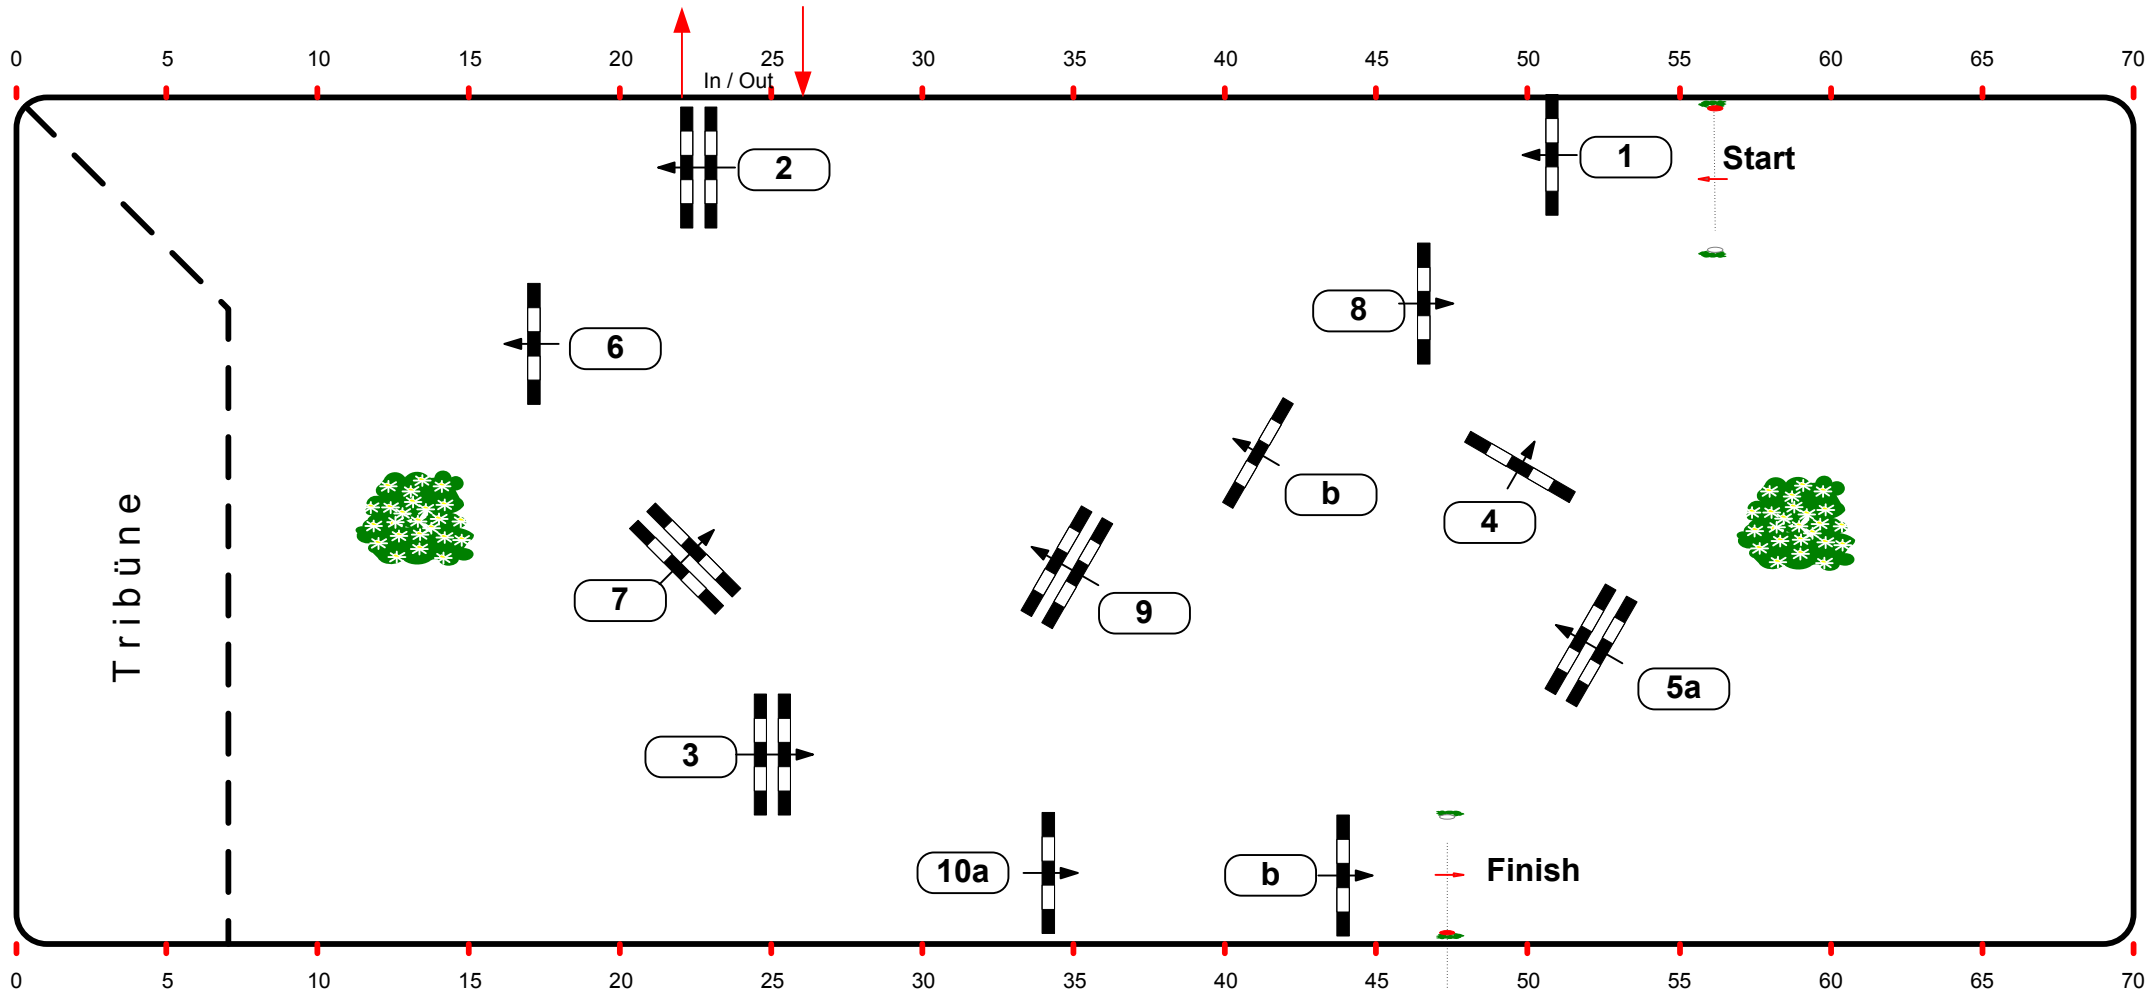

# CSI Neustadt-Dosse 2007

Class No.: **16** Stallion Competition

Competition against the clock

Donnerstag, 4. Januar 2007

Start: 12:30

Table: A	Speed: 350 m/min	Obstacles: 10	1st Jump-off: Length: 0 m	2nd Jump-off: Length: 0 m
National RG:	Length: 370 m	Efforts: 12	Time allowed: 0 sec	Time allowed: 0 sec
FEI RG / Art. 238.2.2.1	Time allowed: 64 sec	Penalty sec:	Time limit: 0 sec	Time limit: 0 sec
Height: 1,40 m	Time limit: 128 sec	Closed combination:	Time limit: 0 sec	Time limit: 0 sec