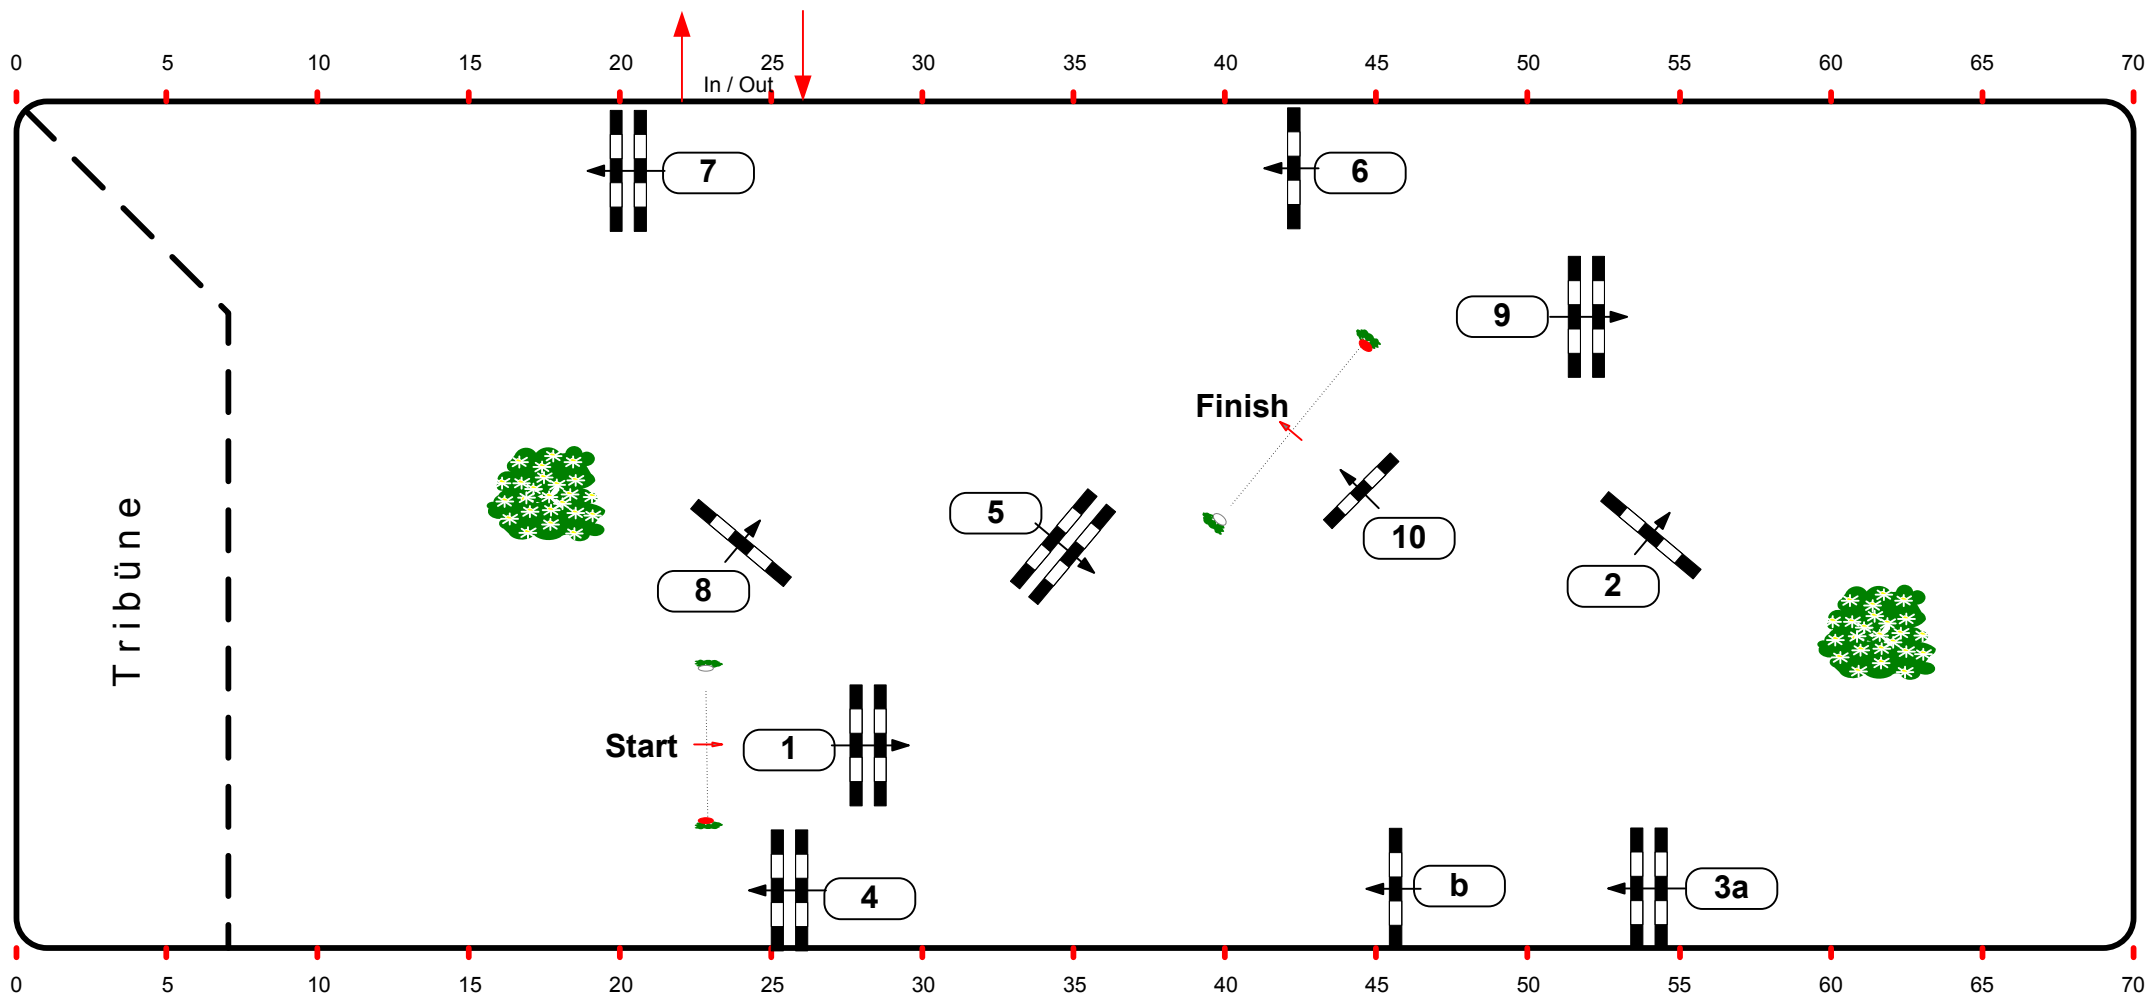

CSI Neustadt-Dosse 2007

Class No.: **2** Youngster Class

Competition against the clock

Donnerstag, 4. Januar 2007

Start: 14:30

Table: A
National RG:
FEI RG / Art. 238.2.1
Height: 1,35 m

Speed: 350 m/min
Length: 360 m
Time allowed: 62 sec
Time limit: 124 sec

Obstacles: 10
Efforts: 11
Penalty sec:
Closed combination:

1st Jump-off:
Length: 0 m
Time allowed: 0 sec
Time limit: 0 sec

2nd Jump-off:
Length: 0 m
Time allowed: 0 sec
Time limit: 0 sec

JURY

Course Designer
Wolfgang Meyer (GER)
Christian Wiegand (GER)