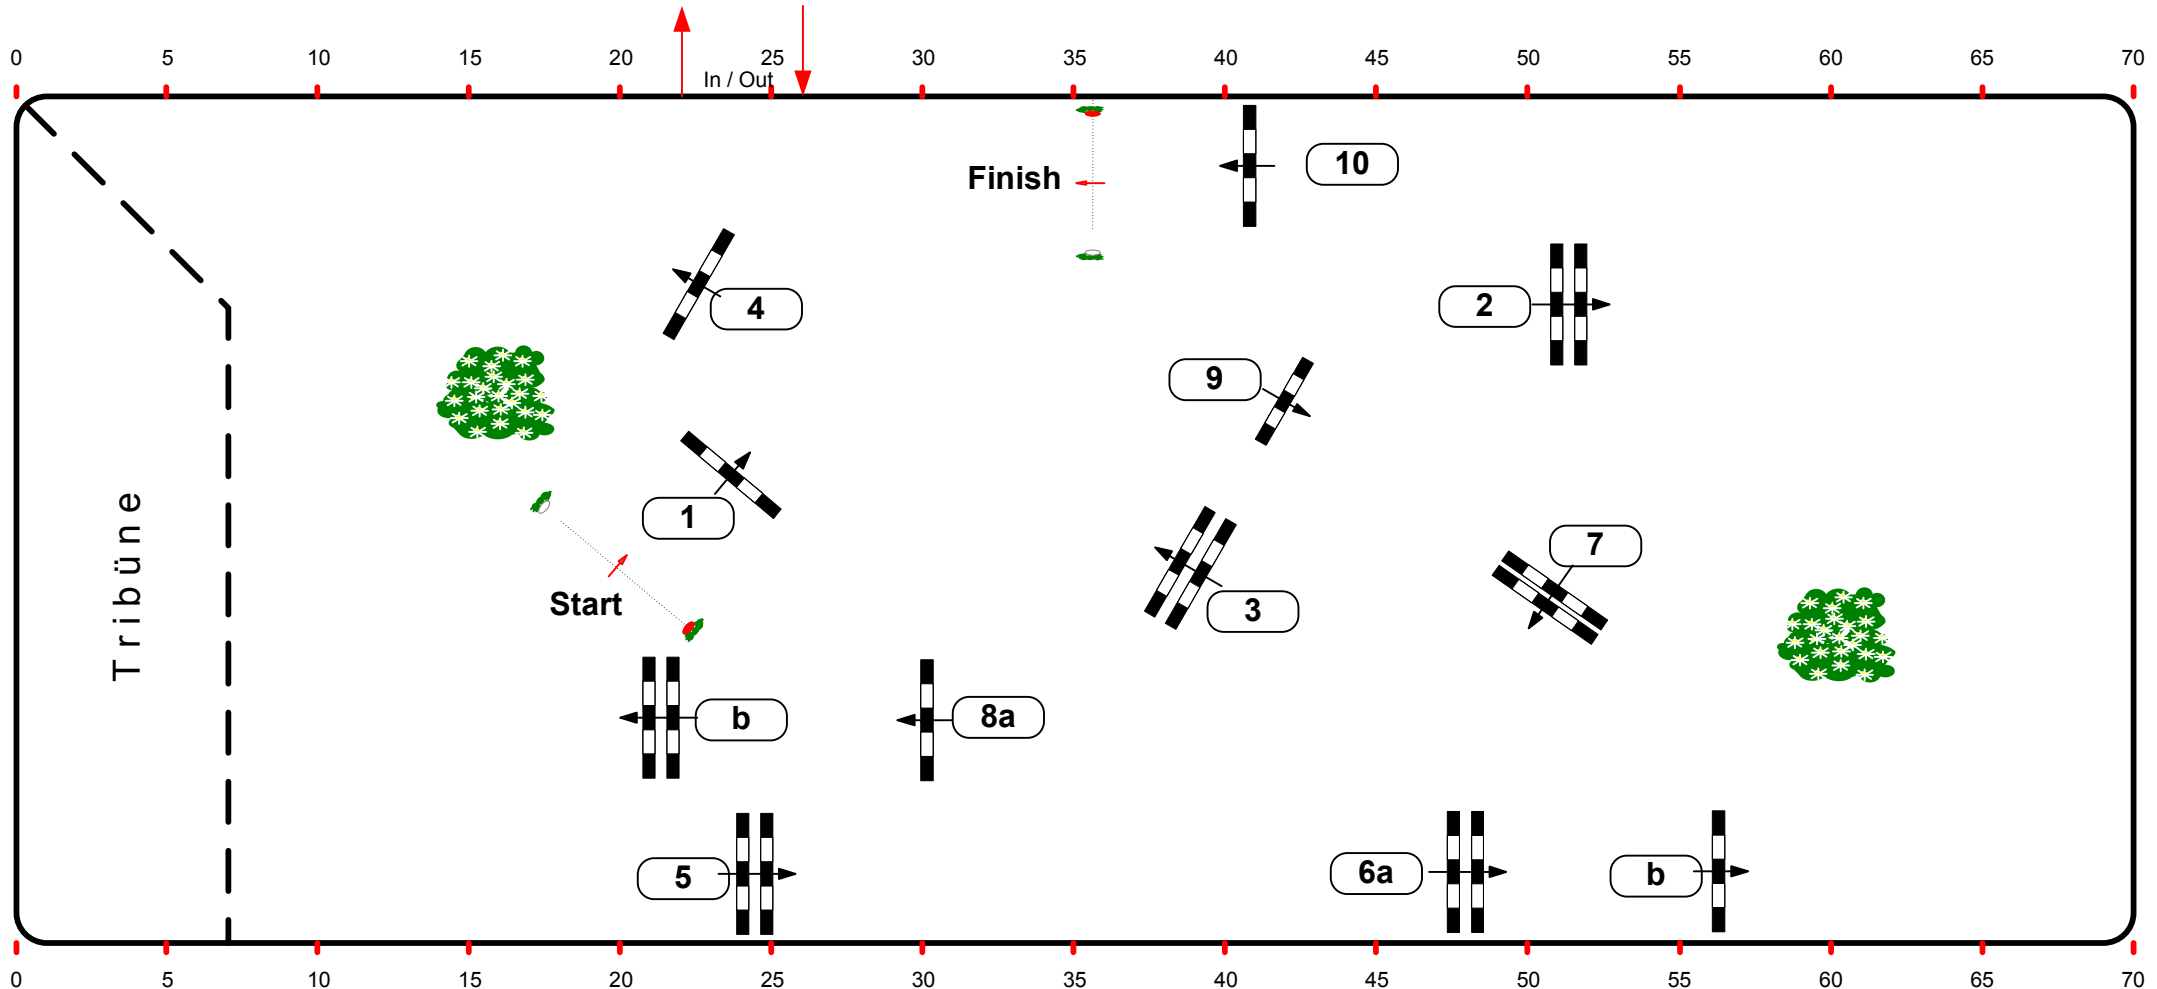

# CSI Neustadt-Dosse 2007

Class No.:

3

Competition against the clock

Donnerstag, 4. Januar 2007

Start: 17:00

Table: A  
National RG:  
FEI RG / Art. 238.2.1  
Height: 1,40 m

Speed: 350 m/min  
Length: 360 m  
Time allowed: 62 sec  
Time limit: 124 sec

Obstacles: 10  
Efforts: 12  
Penalty sec:  
Closed combination:

1st Jump-off:  
Length: 0 m  
Time allowed: 0 sec  
Time limit: 0 sec

2nd Jump-off:  
Length: 0 m  
Time allowed: 0 sec  
Time limit: 0 sec