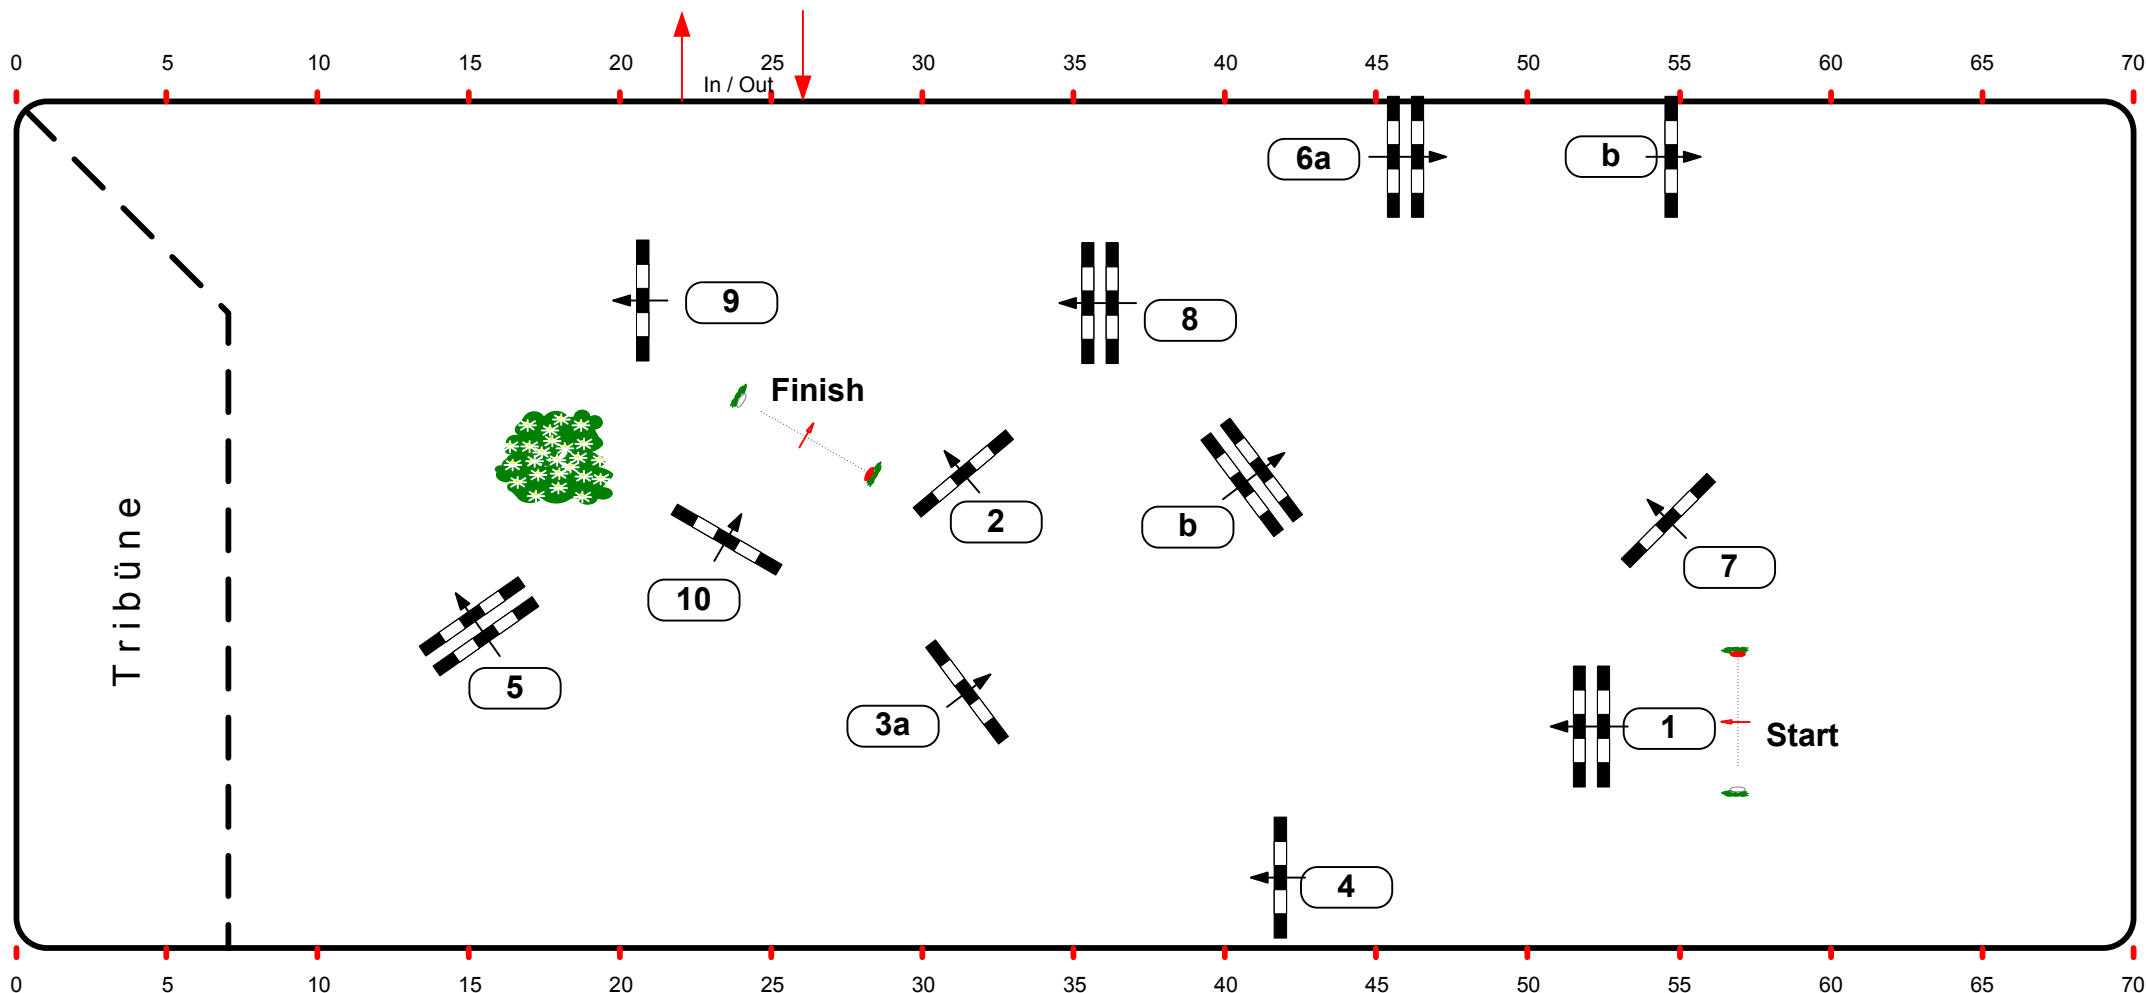

CSI Neustadt-Dosse 2007

Class No.:

4

Youngster Class

Competition against the clock

Freitag, 5. Januar 2007

Start: 10:30

Table: A
National RG:
FEI RG / Art. 238.2.2.1
Height: 1,35 m

Speed: 350 m/min
Length: 360 m
Time allowed: 62 sec
Time limit: 124 sec

Obstacles: 10
Efforts: 12
Penalty sec:
Closed combination:

1st Jump-off:
Length: 0 m
Time allowed: 0 sec
Time limit: 0 sec

2nd Jump-off:
Length: 0 m
Time allowed: 0 sec
Time limit: 0 sec