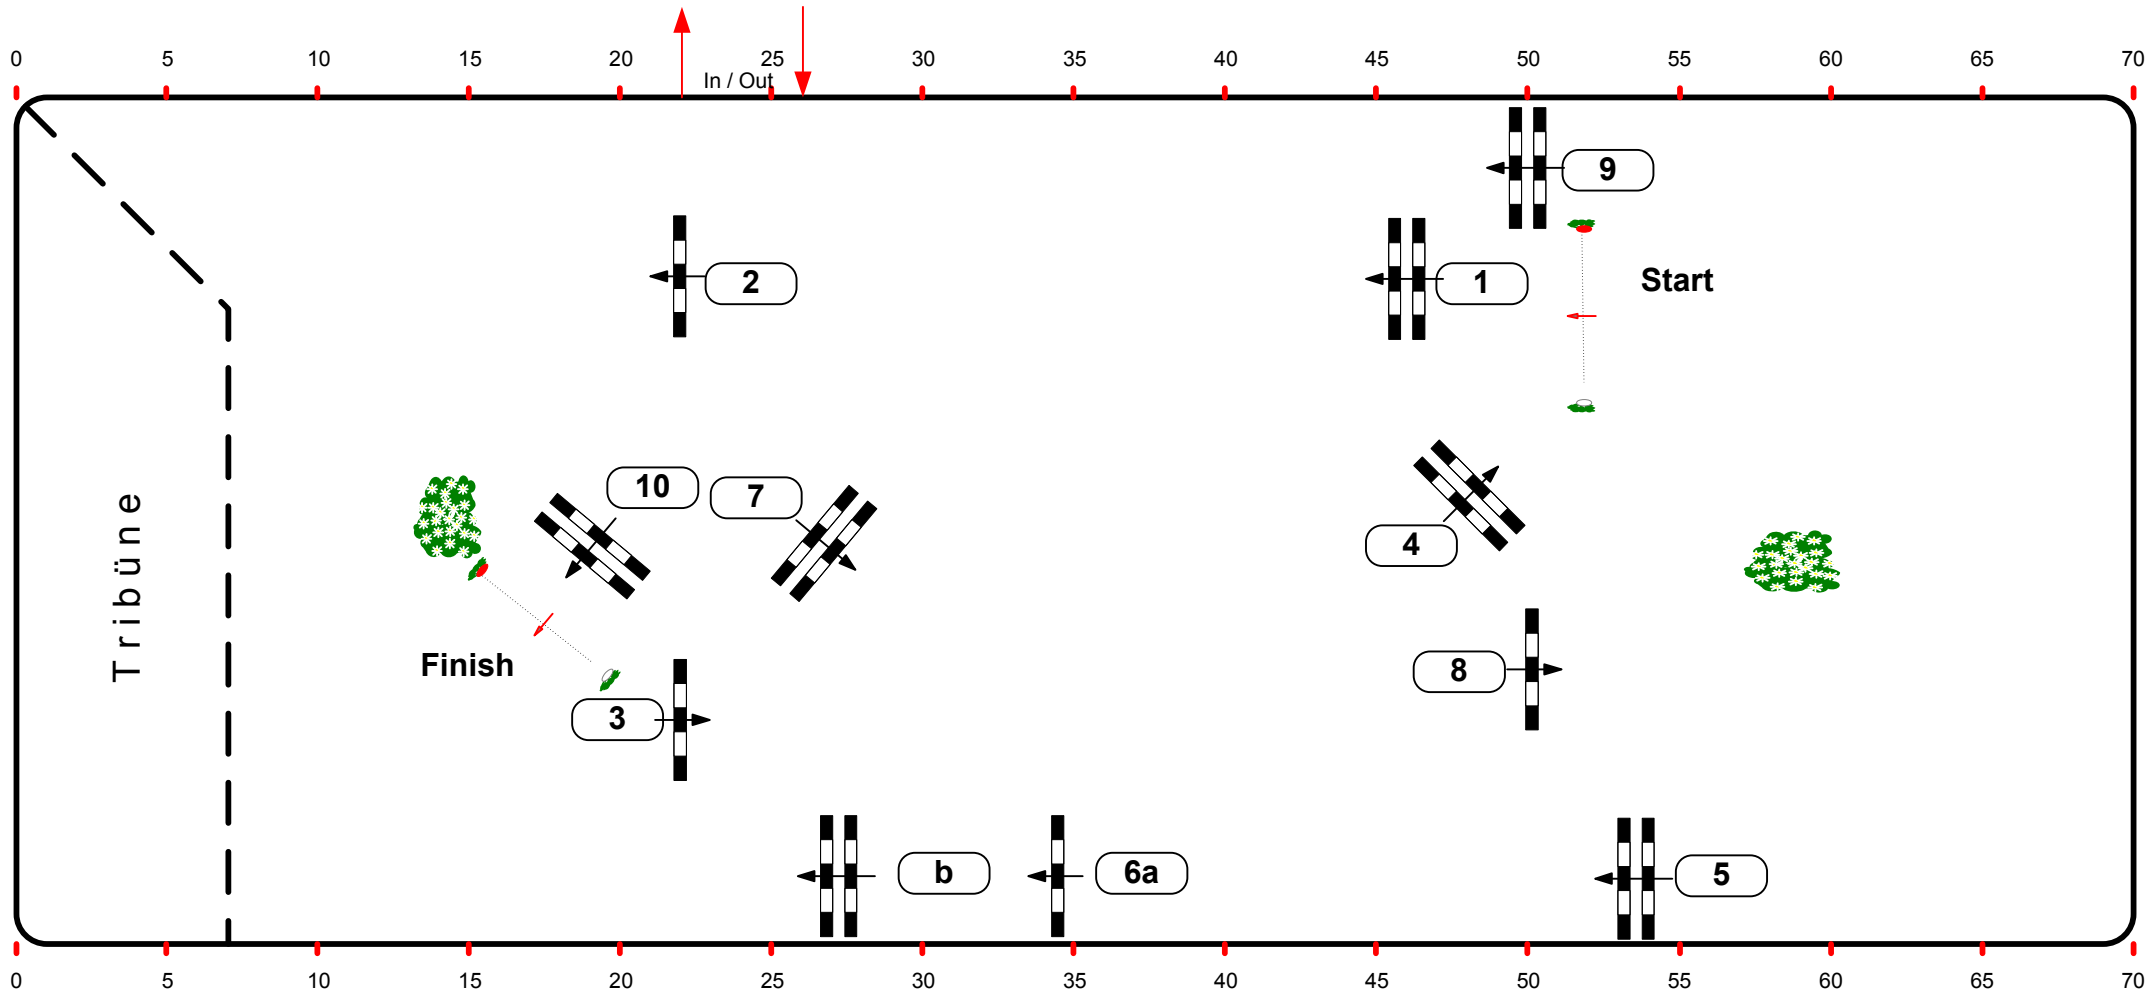

CSI Neustadt-Dosse 2007

Class No.: **17** B-Tour Silver

Competition against the clock

Freitag, 5. Januar 2007

Start: 16:30

| | | | | |
|-------------------------|----------------------|---------------------|---------------------------|---------------------------|
| Table: A | Speed: 350 m/min | Obstacles: 10 | 1st Jump-off: Length: 0 m | 2nd Jump-off: Length: 0 m |
| National RG: | Length: 330 m | Efforts: 11 | Time allowed: 0 sec | Time allowed: 0 sec |
| FEI RG / Art. 238.2.2.1 | Time allowed: 57 sec | Penalty sec: | Time limit: 0 sec | Time limit: 0 sec |
| Height: 1,30 m | Time limit: 114 sec | Closed combination: | Time limit: 0 sec | Time limit: 0 sec |