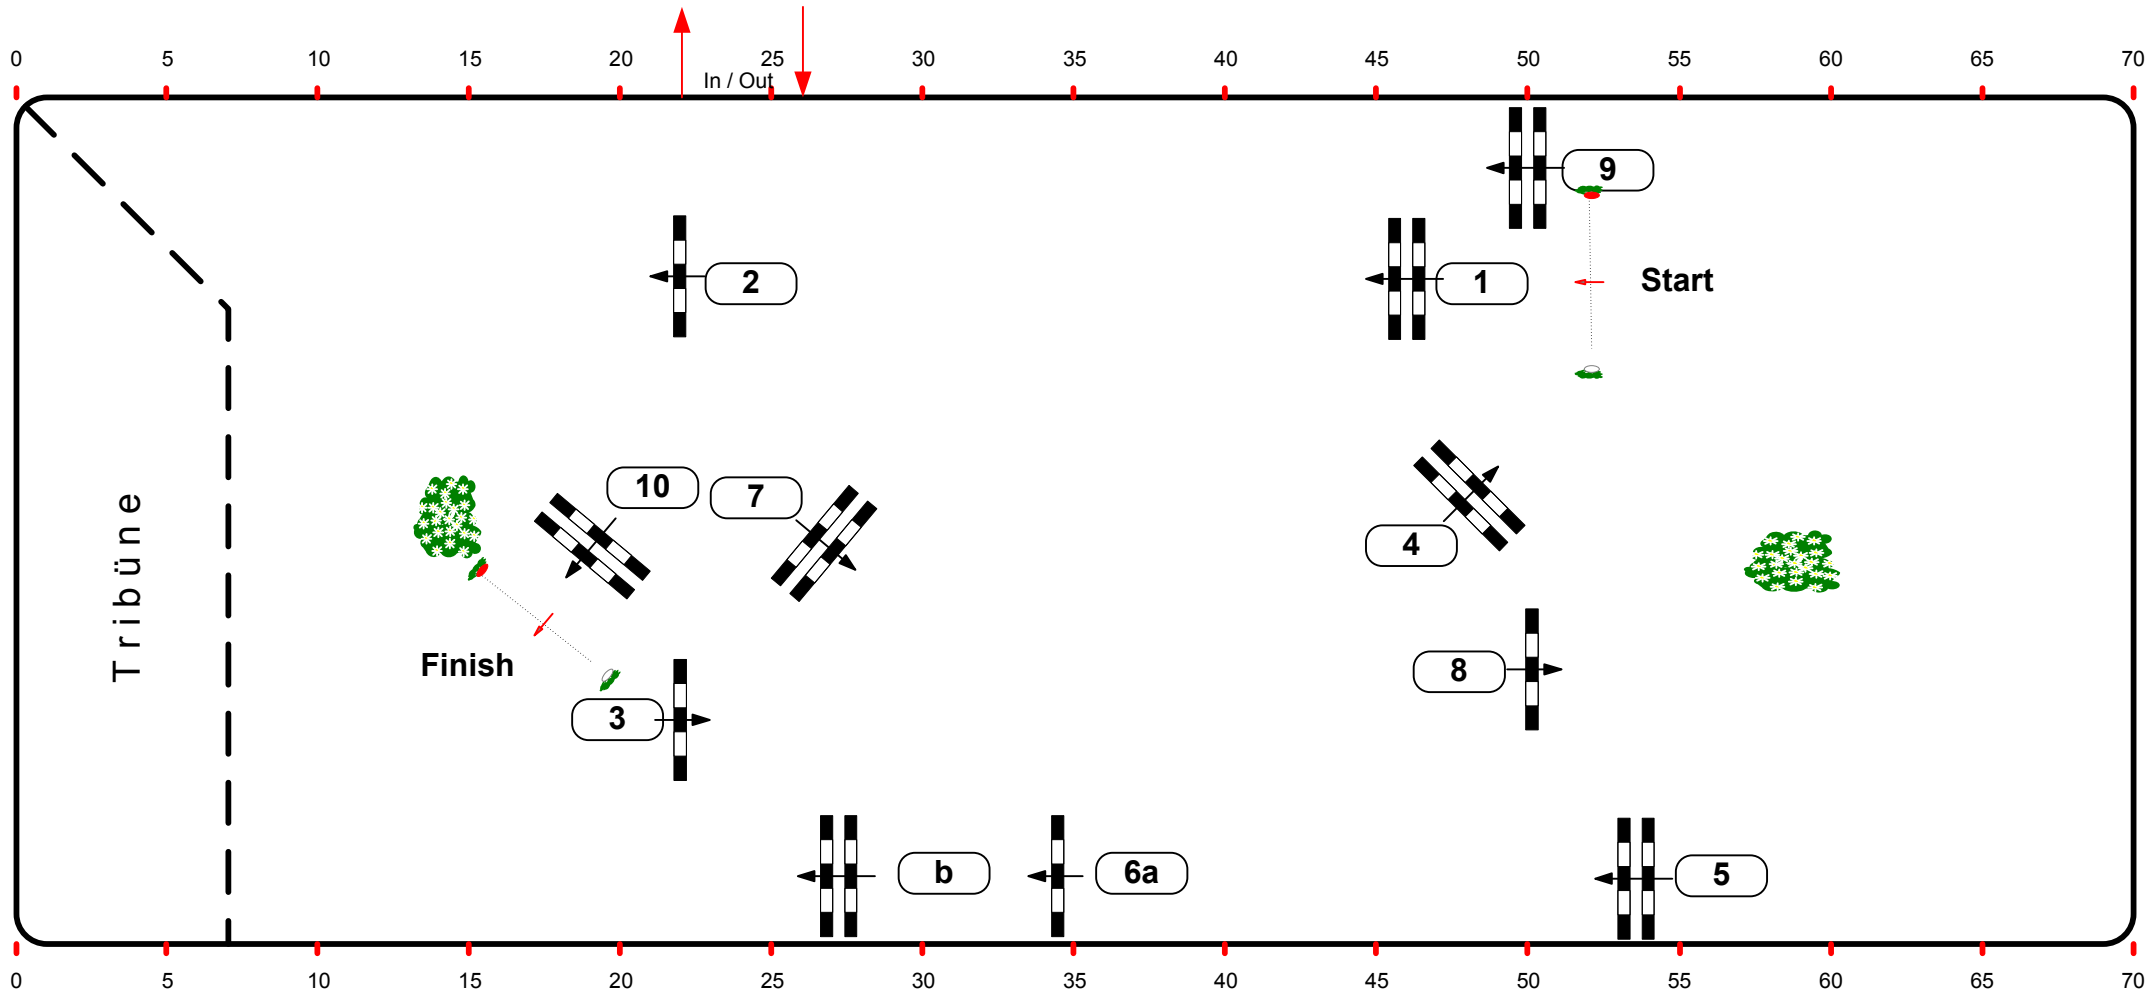

CSI Neustadt-Dosse 2007

Class No.: **18** B-Tour Gold

Competition against the clock

Freitag, 5. Januar 2007

Start: 16:30

Table: A	Speed: 350 m/min	Obstacles: 10	1st Jump-off: Length: 0 m	2nd Jump-off: Length: 0 m
National RG:	Length: 330 m	Efforts: 11	Time allowed: 0 sec	Time allowed: 0 sec
FEI RG / Art. 238.2.2.1	Time allowed: 57 sec	Penalty sec:	Time limit: 0 sec	Time limit: 0 sec
Height: 1,30 m	Time limit: 114 sec	Closed combination:	Time limit: 0 sec	Time limit: 0 sec