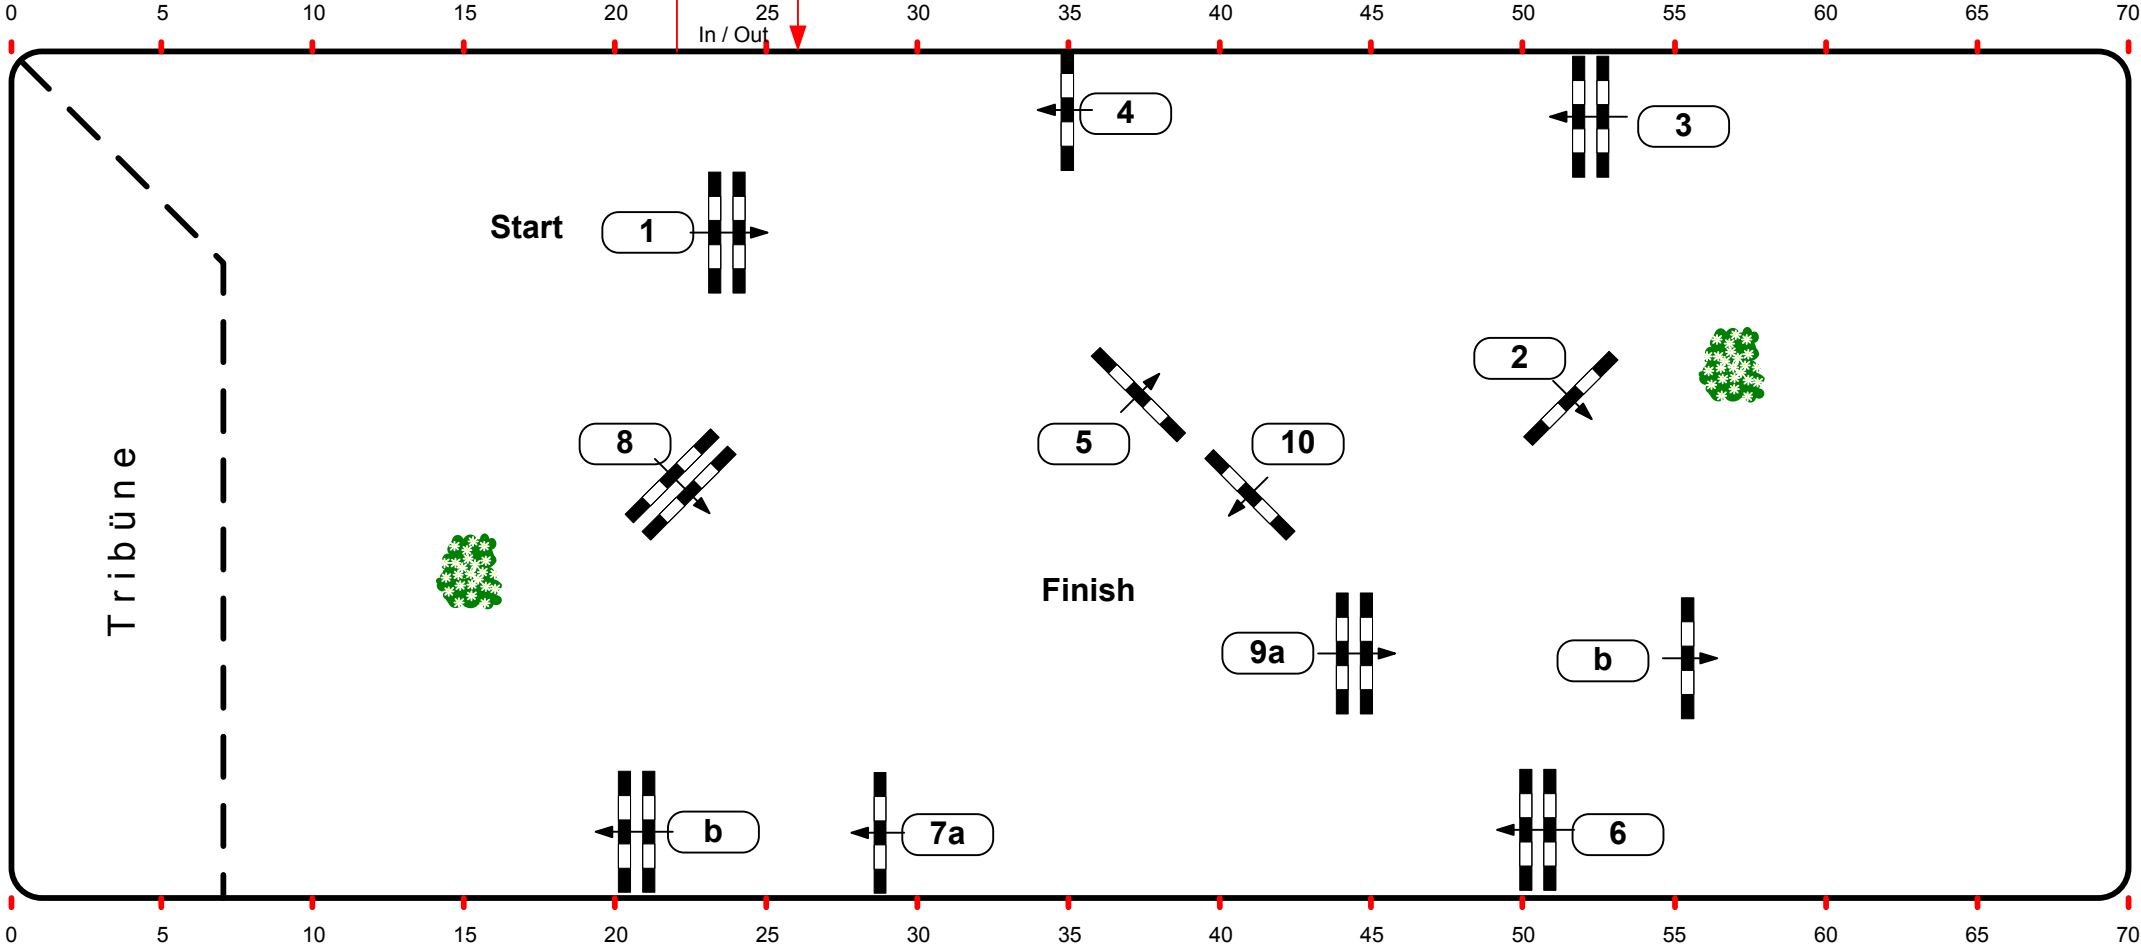

8

CSI Neustadt-Dosse 2007

Class No.: Youngster Tour Competition against the clock Samstag, 6. Januar 2007 Start: 11:00

Table: A	Speed: 350 m/min	Obstacles: 10	1st Jump-off: Length: 0 m	2nd Jump-off: Length: 0 m
National RG:	Length: 350 m	Efforts: 12	Time allowed: 0 sec	Time allowed: 0 sec
FEI RG / Art. 238.2.1	Time allowed: 60 sec	Penalty sec:	Time limit: 0 sec	Time limit: 0 sec
Height: 1,35 m	Time limit: 120 sec	Closed combination:		