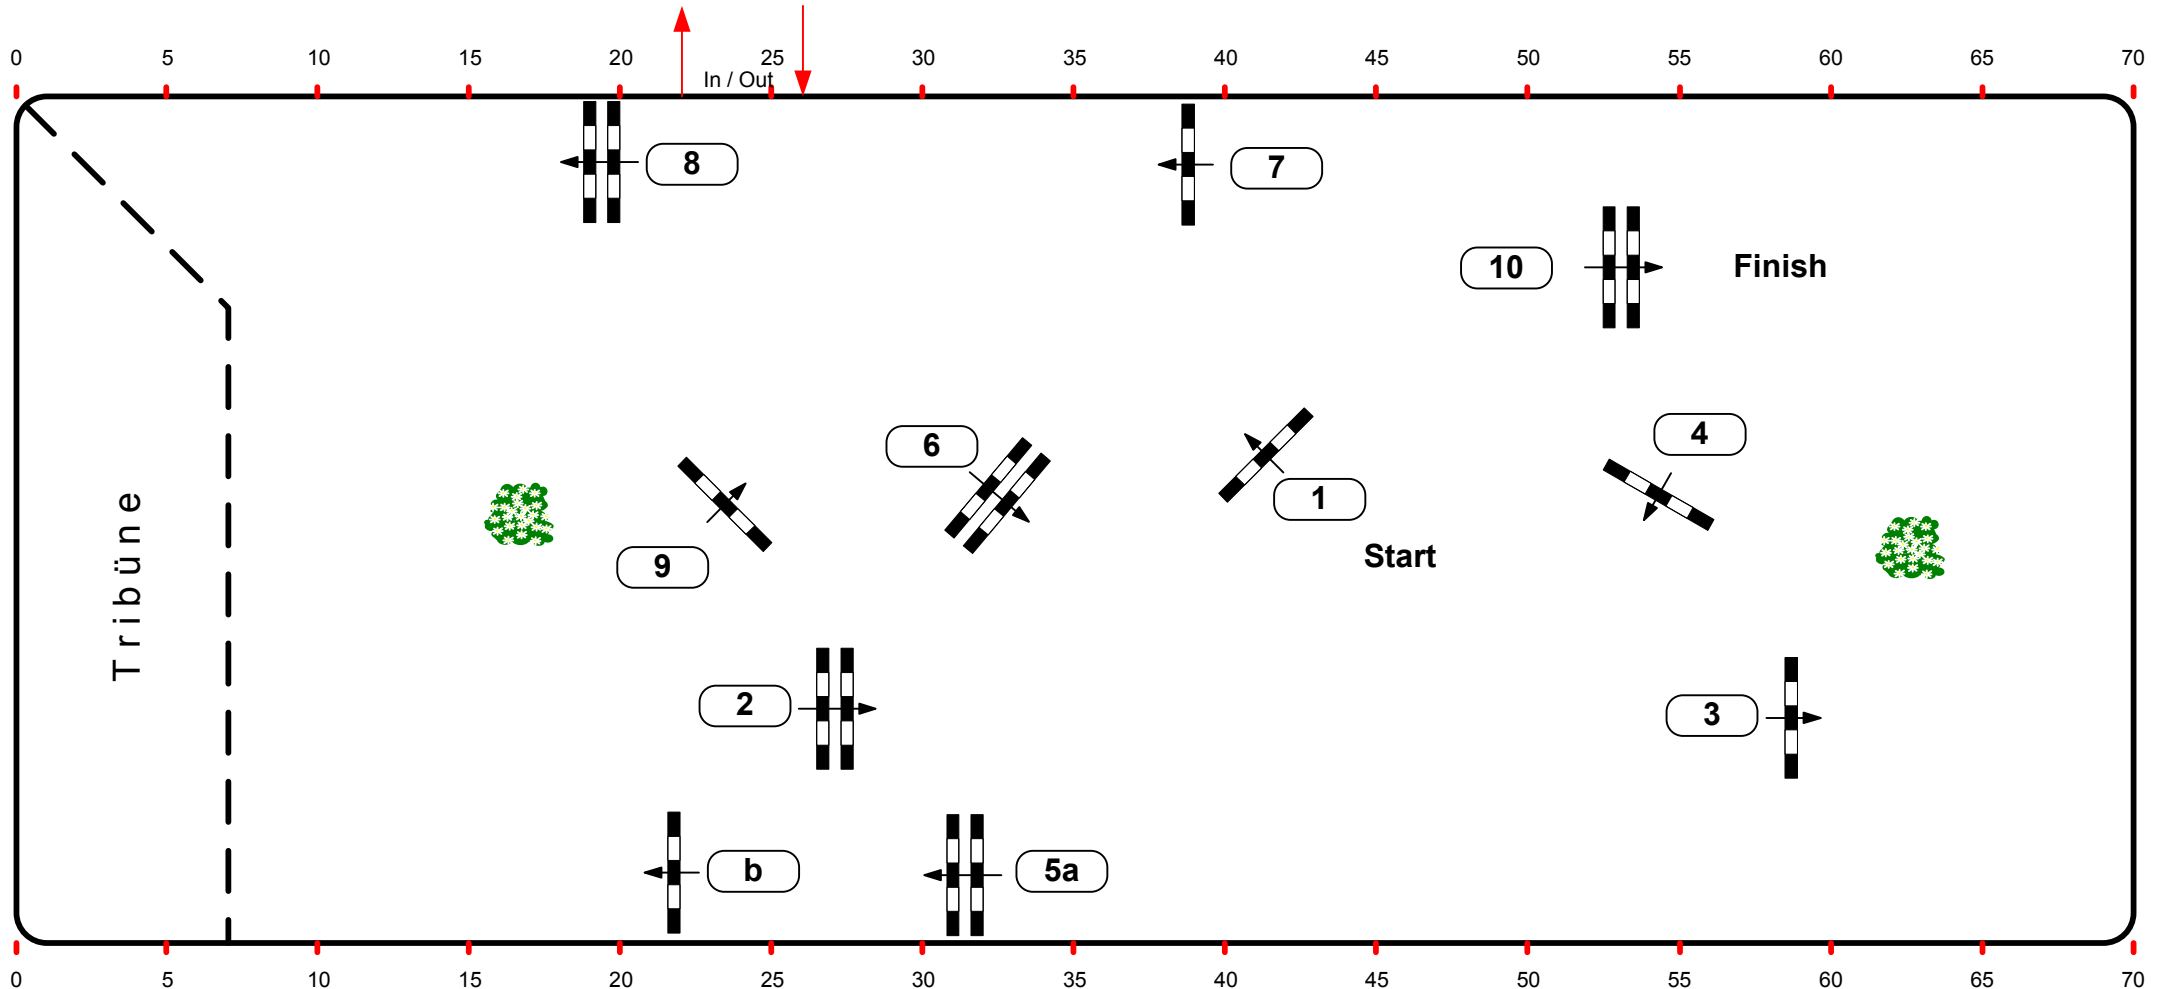

CSI Neustadt-Dosse 2007

Class No.:

11

Speed and Handiness

Samstag, 6. Januar 2007

Start: 22:15

Table: A
National RG:
FEI RG / Art. 239,263
Height: 1,40 m

Speed: 350 m/min
Length: 0 m
Time limit: 120 sec

Obstacles: 10
Efforts: 11
Penalty sec: 4
Closed combination:

1st Jump-off:
Length: 0 m
Time allowed: 0 sec
Time limit: 0 sec

2nd Jump-off:
Length: 0 m
Time allowed: 0 sec
Time limit: 0 sec

JURY

Course Designer
Wolfgang Meyer (GER)
Christian Wiegand (GER)