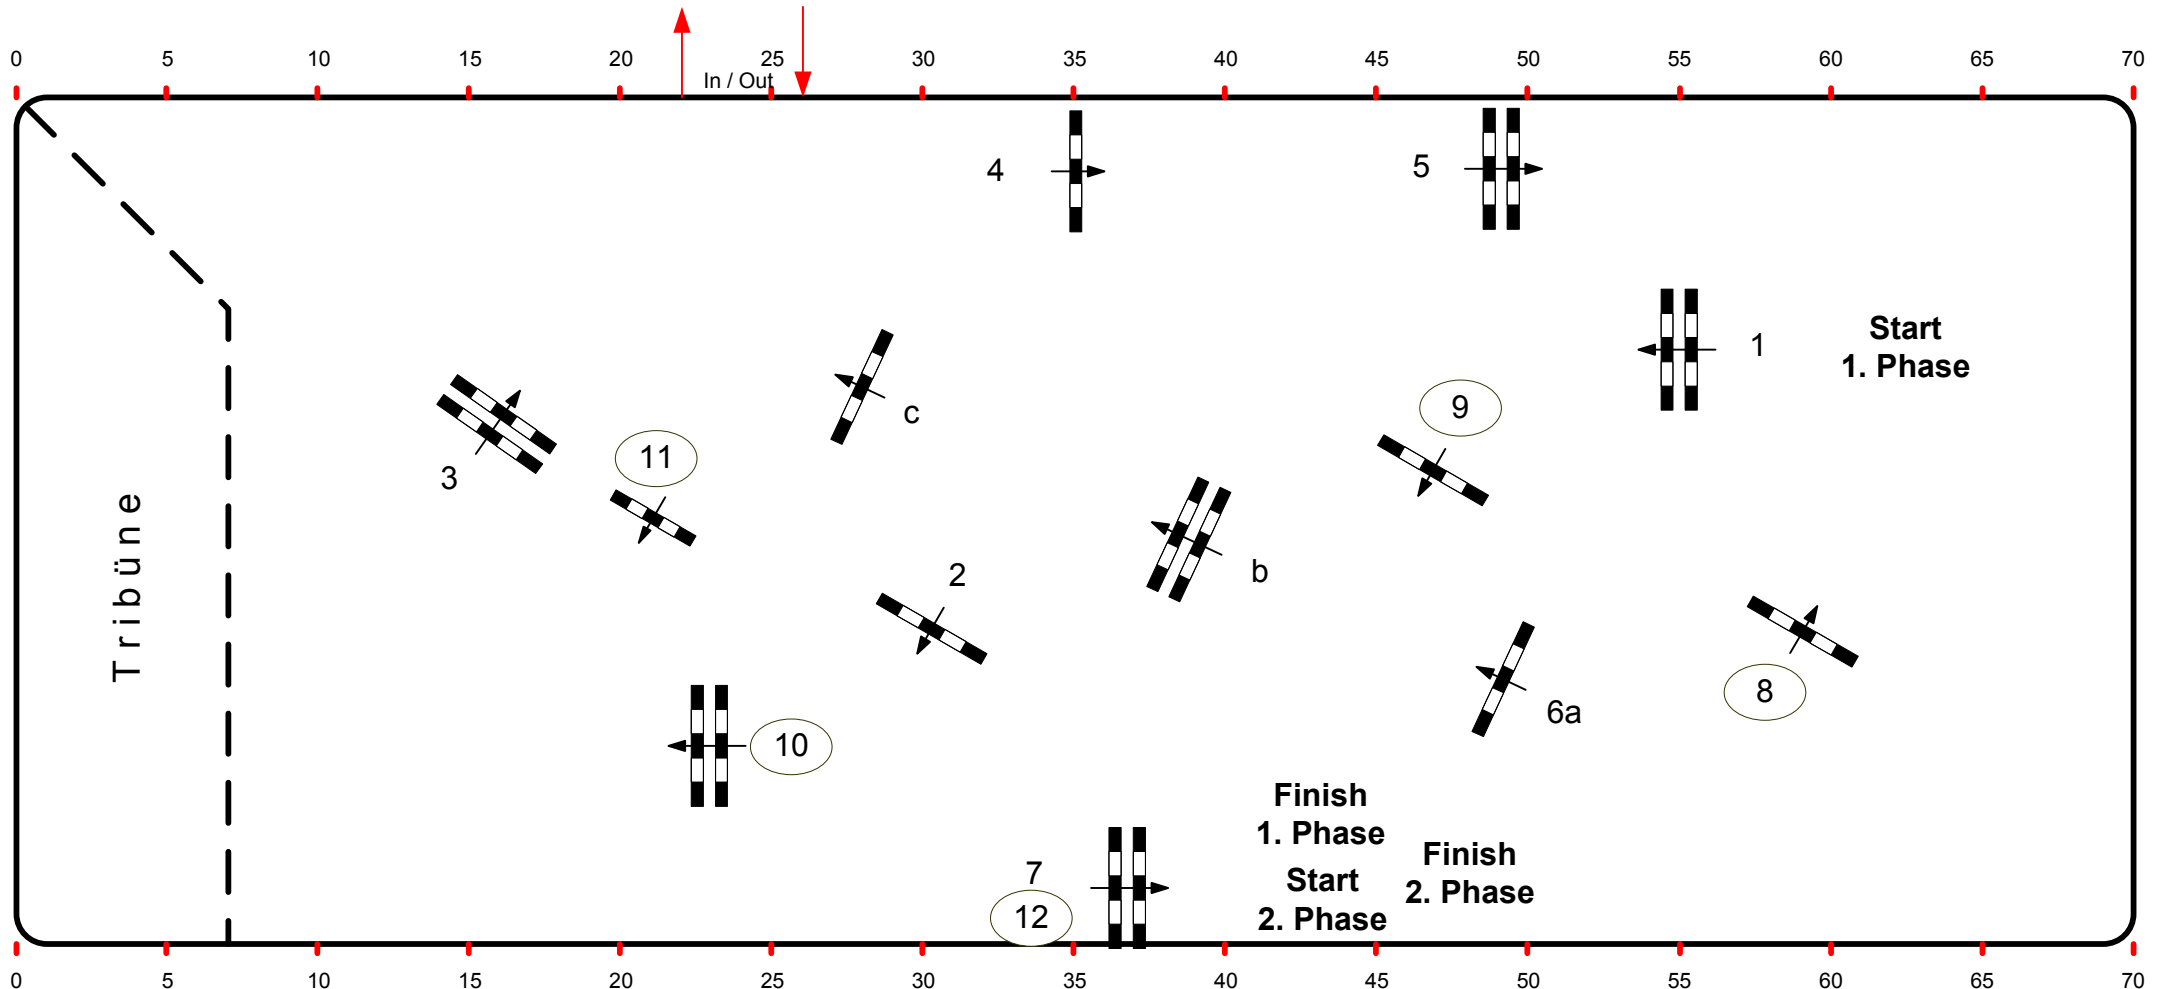

CSI Neustadt-Dosse 2007

Class No.: **13** Youngster Tour

Competition in two Phases

Sonntag, 7. Januar 2007

Start: 11:00

Table: A	Speed: 350 m/min	Obstacles: 7	2nd Phase: 8 to 12	2nd Jump-off:
National RG:	Length: 260 m	Efforts: 9	Length: 180 m	Length: 0 m
FEI RG / Art. 274.5.2	Time allowed: 45 sec	Penalty sec:	Time allowed: 31 sec	Time allowed: 0 sec
Height: 1,40 m	Time limit: 90 sec	Closed combination:	Time limit: 62 sec	Time limit: 0 sec