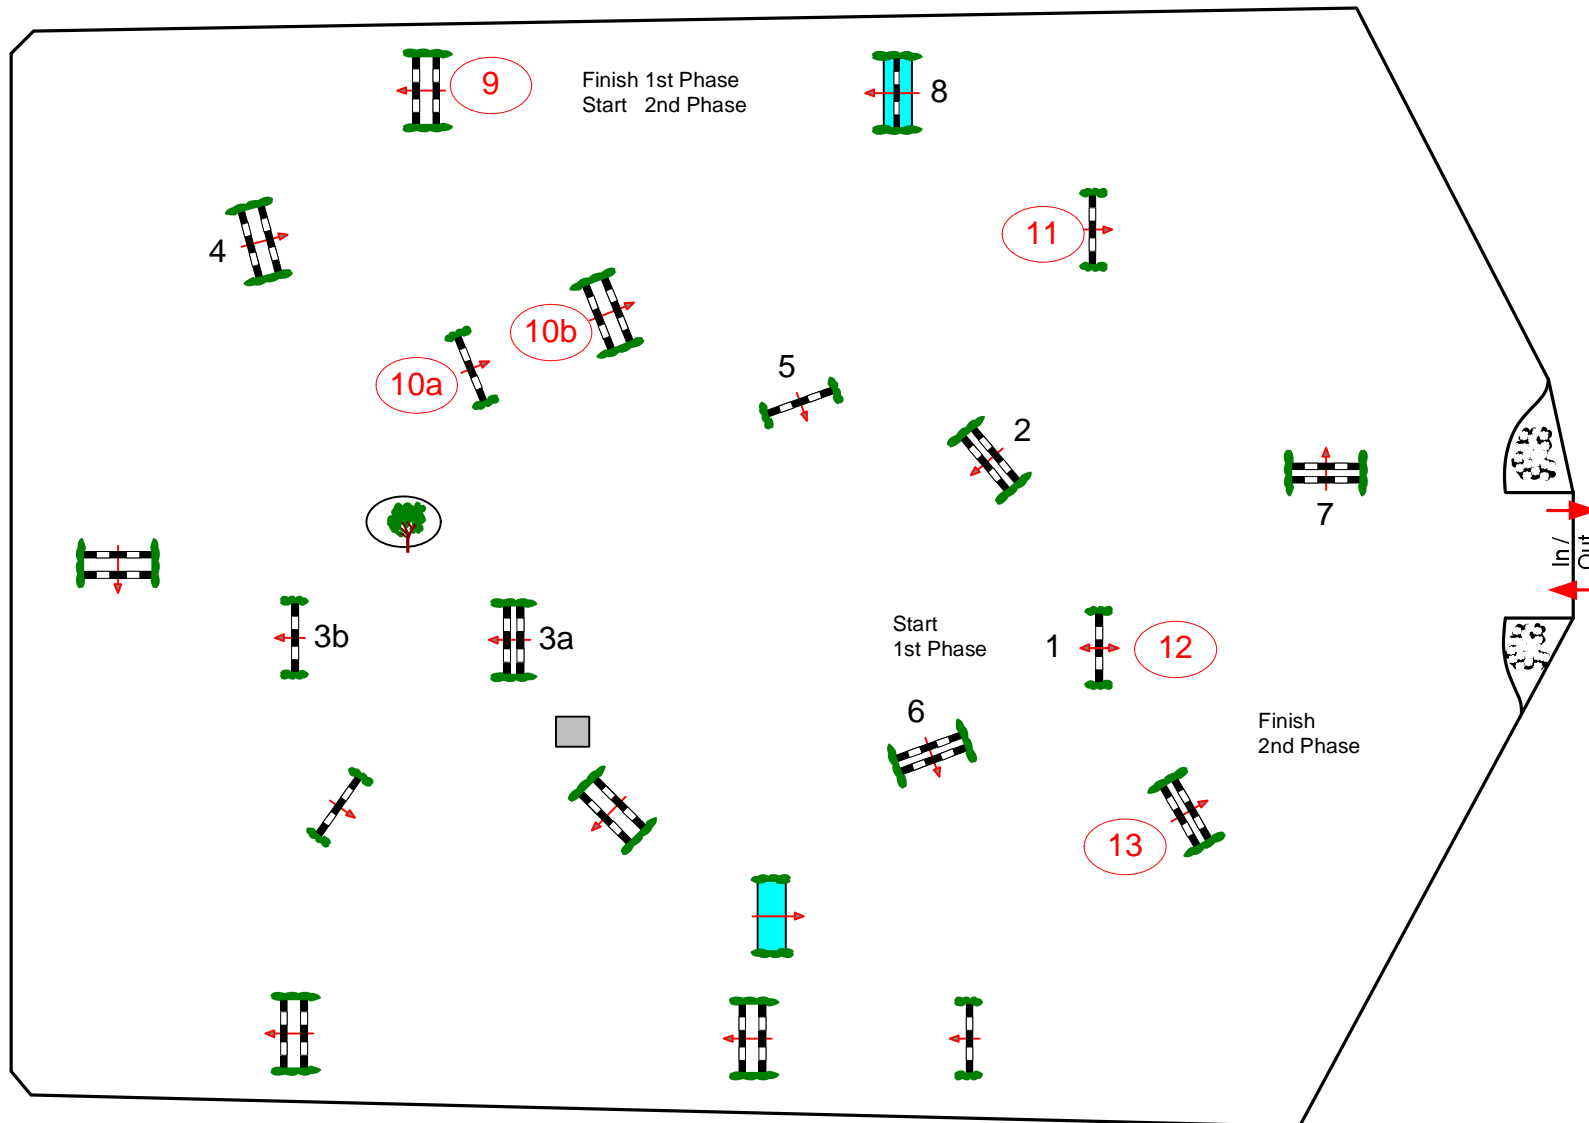

# HORSES & DREAMS 2007

Class No.: 5

Big Tour CSIO JY

Competition in two Phases

Samstag, 28. April 2007

Table: A  
National RG:  
FEI RG / Art. 274.5.3  
Height: 1,40 m

Speed: 350 m/min

Length: 320 m  
Time allowed: 55 sec  
Time limit: 110 sec

Obstacles: 8  
Efforts: 9  
Penalty sec  
Closed combination:

2nd Phase:  
**9-13**  
Length: 240 m  
Time allowed: 42 sec  
Time limit: 84 sec

2nd Jump-off:  
Length: 0 m  
Time allowed: 0 sec  
Time limit: 0 sec