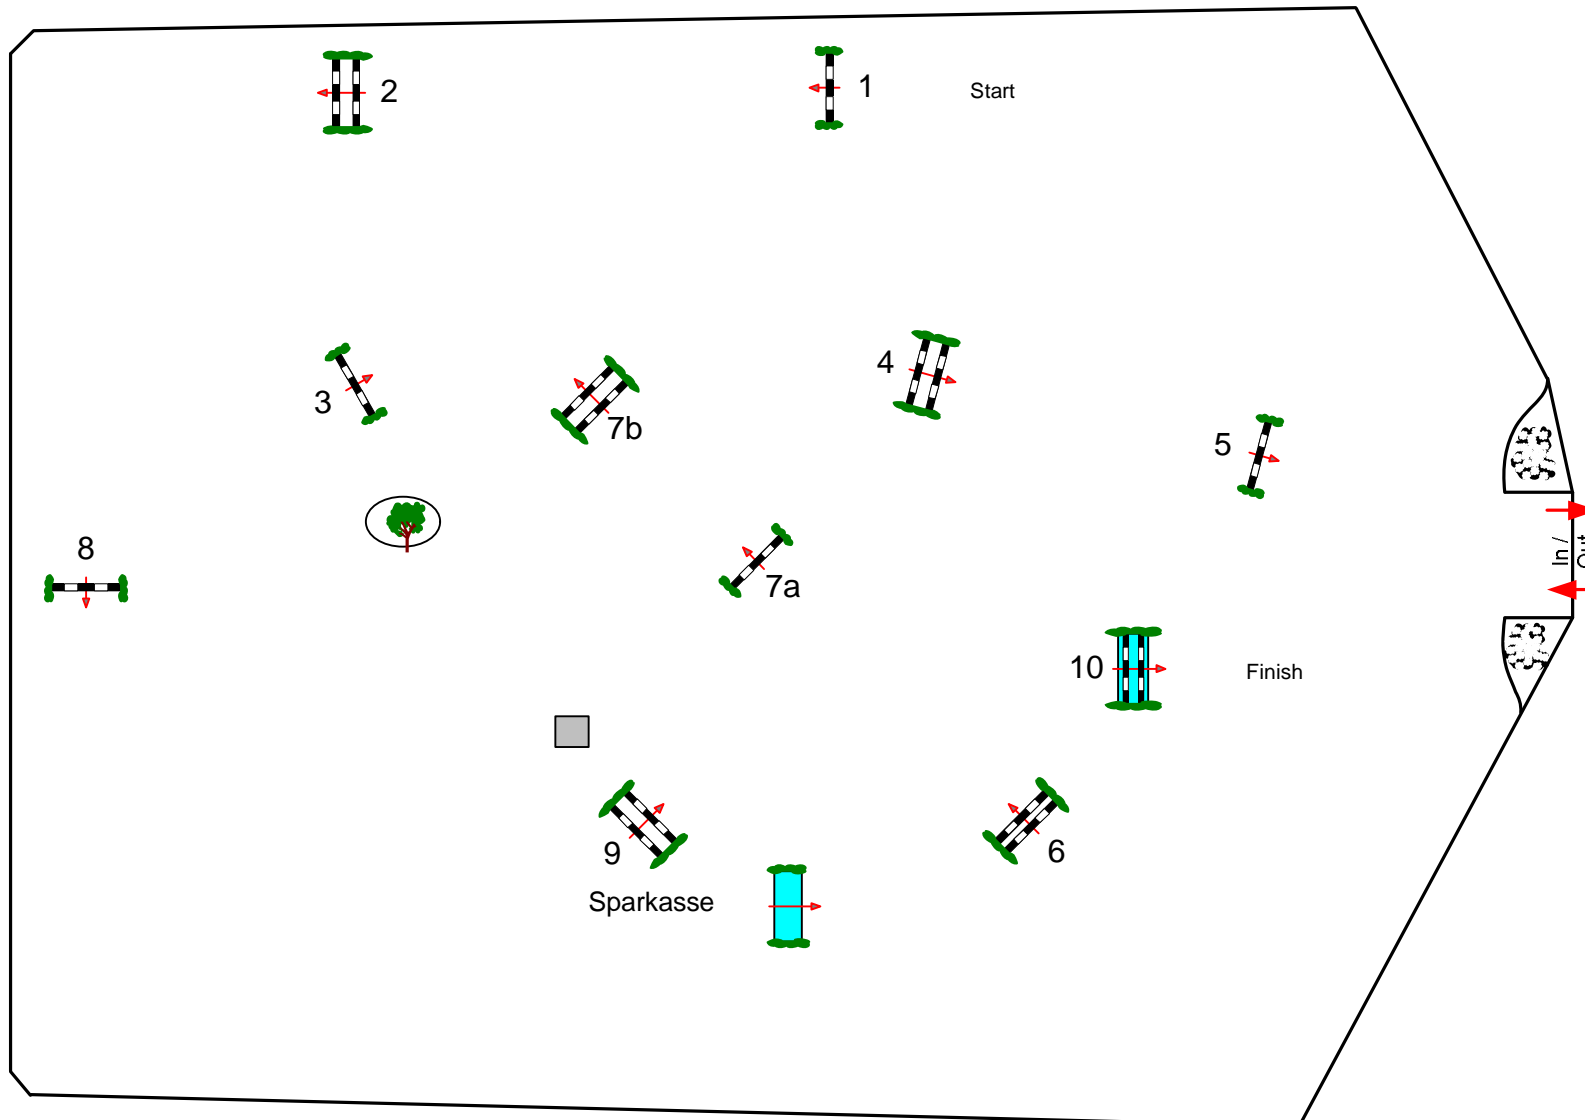

HORSES & DREAMS 2007

Class No.: 11-14-17

CSI Amateur

Competition against the clock

Sonntag, 29. April 2007

Table: A
National RG:
FEI RG / Art. 238.2.1
Height: 1,20-1,40 m

Speed: 350 m/min

Length: 370 m
Time allowed: 64 sec
Time limit: 128 sec

Obstacles: 10
Efforts: 11
Penalty sec
Closed combination:

1st Jump-off:
Length: 0 m
Time allowed: 0 sec
Time limit: 0 sec

2nd Jump-off:
Length: 0 m
Time allowed: 0 sec
Time limit: 0 sec

Course Designer
Holle Klaus-Wilh. GER