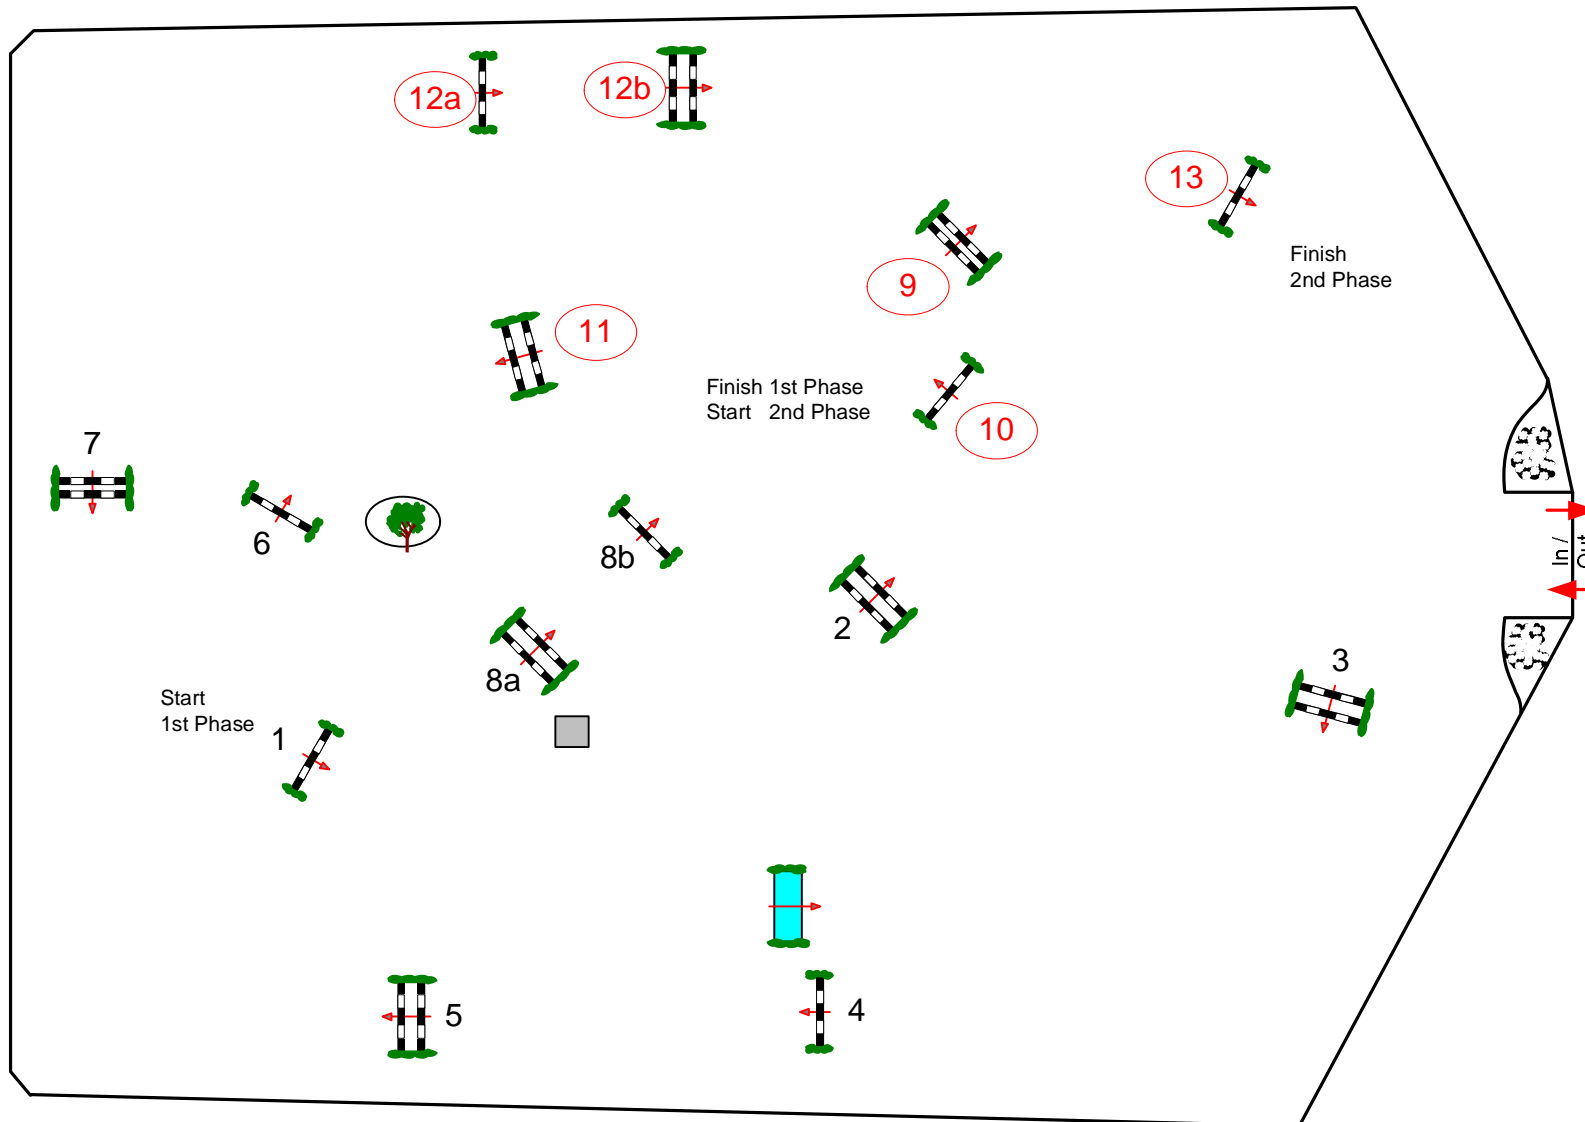

HORSES & DREAMS 2007

Class No.: 12-15-18

CSI Amateur

Competition in two Phases

Montag, 30. April 2007

Table: A
 National RG:
 FEI RG / Art. 274.5.3
 Height: 1,20-1,40 m

Speed: 350 m/min

Length: 320 m
 Time allowed: 55 sec
 Time limit: 110 sec

Obstacles: 8
 Efforts: 9
 Penalty sec
 Closed combination:

2nd Phase:
9-13
 Length: 200 m
 Time allowed: 35 sec
 Time limit: 70 sec

2nd Jump-off:
 Length: 0 m
 Time allowed: 0 sec
 Time limit: 0 sec

Course Designer
Holle Klaus-Wilh. GER