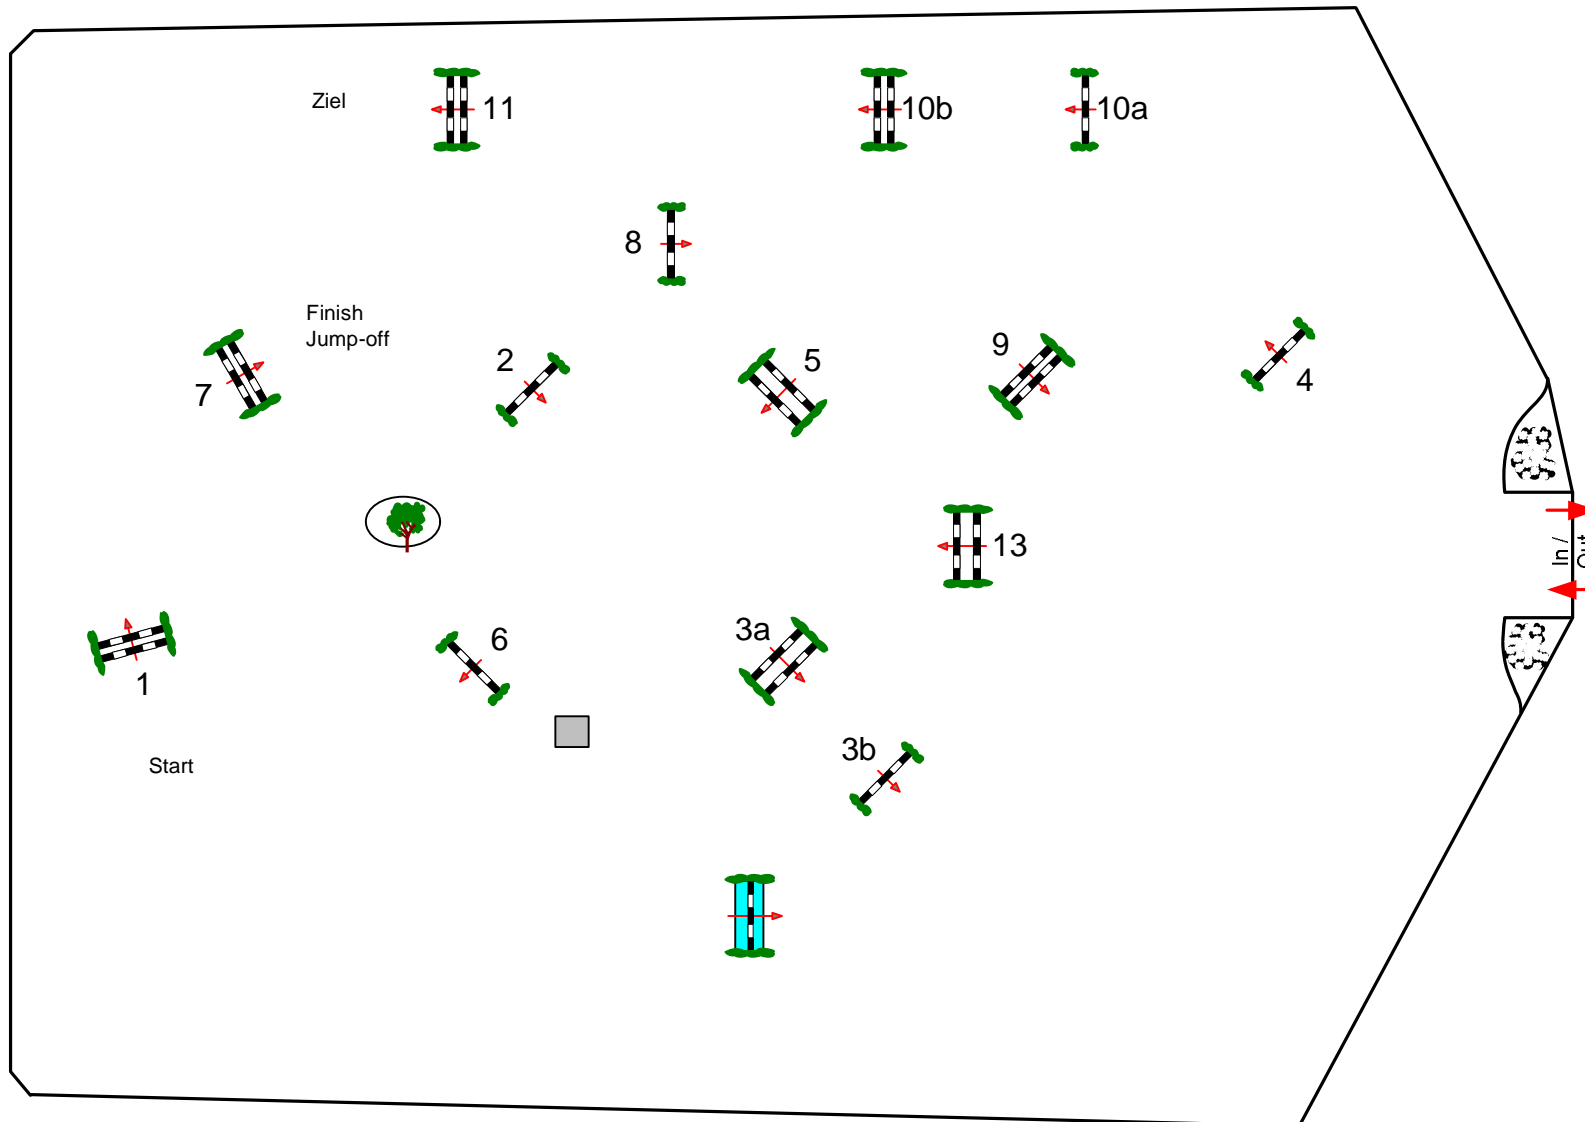

HORSES & DREAMS 2007

Class No.: 13-16-19

CSI Amateur

Competition with one jump-off

Dienstag, 1. Mai 2007

Table: A
National RG:
FEI RG / Art. 238.2.2
Height: 1,20-1,40 m

Speed: 350 m/min

Length: 320 m
Time allowed: 55 sec
Time limit: 110 sec

Obstacles: 11
Efforts: 13
Penalty sec
Closed combination:

2nd Phase:
1-2-3a-3b-13-6-7

Length: 270 m
Time allowed: 47 sec
Time limit: 94 sec

2nd Jump-off:

Length: 0 m
Time allowed: 0 sec
Time limit: 0 sec

Course Designer
Holle Klaus-Wilh. GER