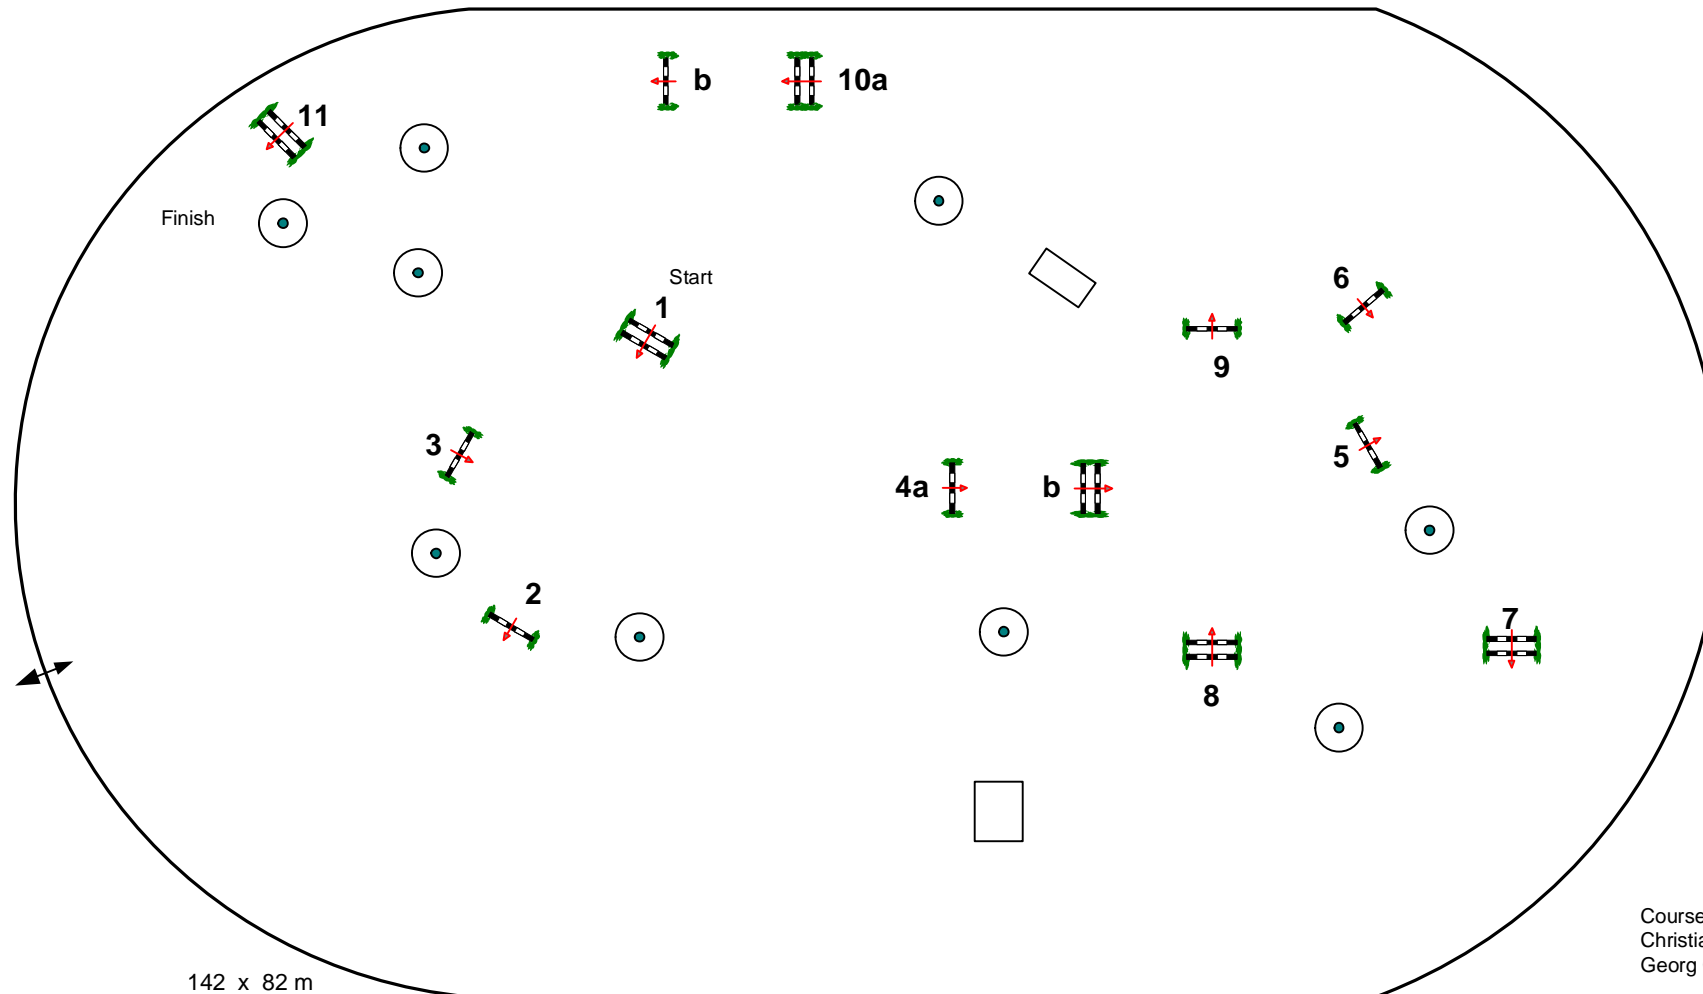

CSI*** Wiesbaden 2007

INTERNATIONALES
**PFINGST
TURNIER**
WIESBADEN

Class No.: 1

Sprehe Youngster Tour

Competition against the clock

Table: A
National RG:
FEI RG / Art. 238.2.1
Height: 1,35 m

Speed: 350 m/min
Length: 440 m
Time allowed: 76 sec
Time limit: 152 sec

Jump-off:
Length: 0 m
Time allowed: 0 sec
Time limit: 0 sec

Course Designer:
Christian Wiegand (GER)
Georg Christoph Bödicker (GER)