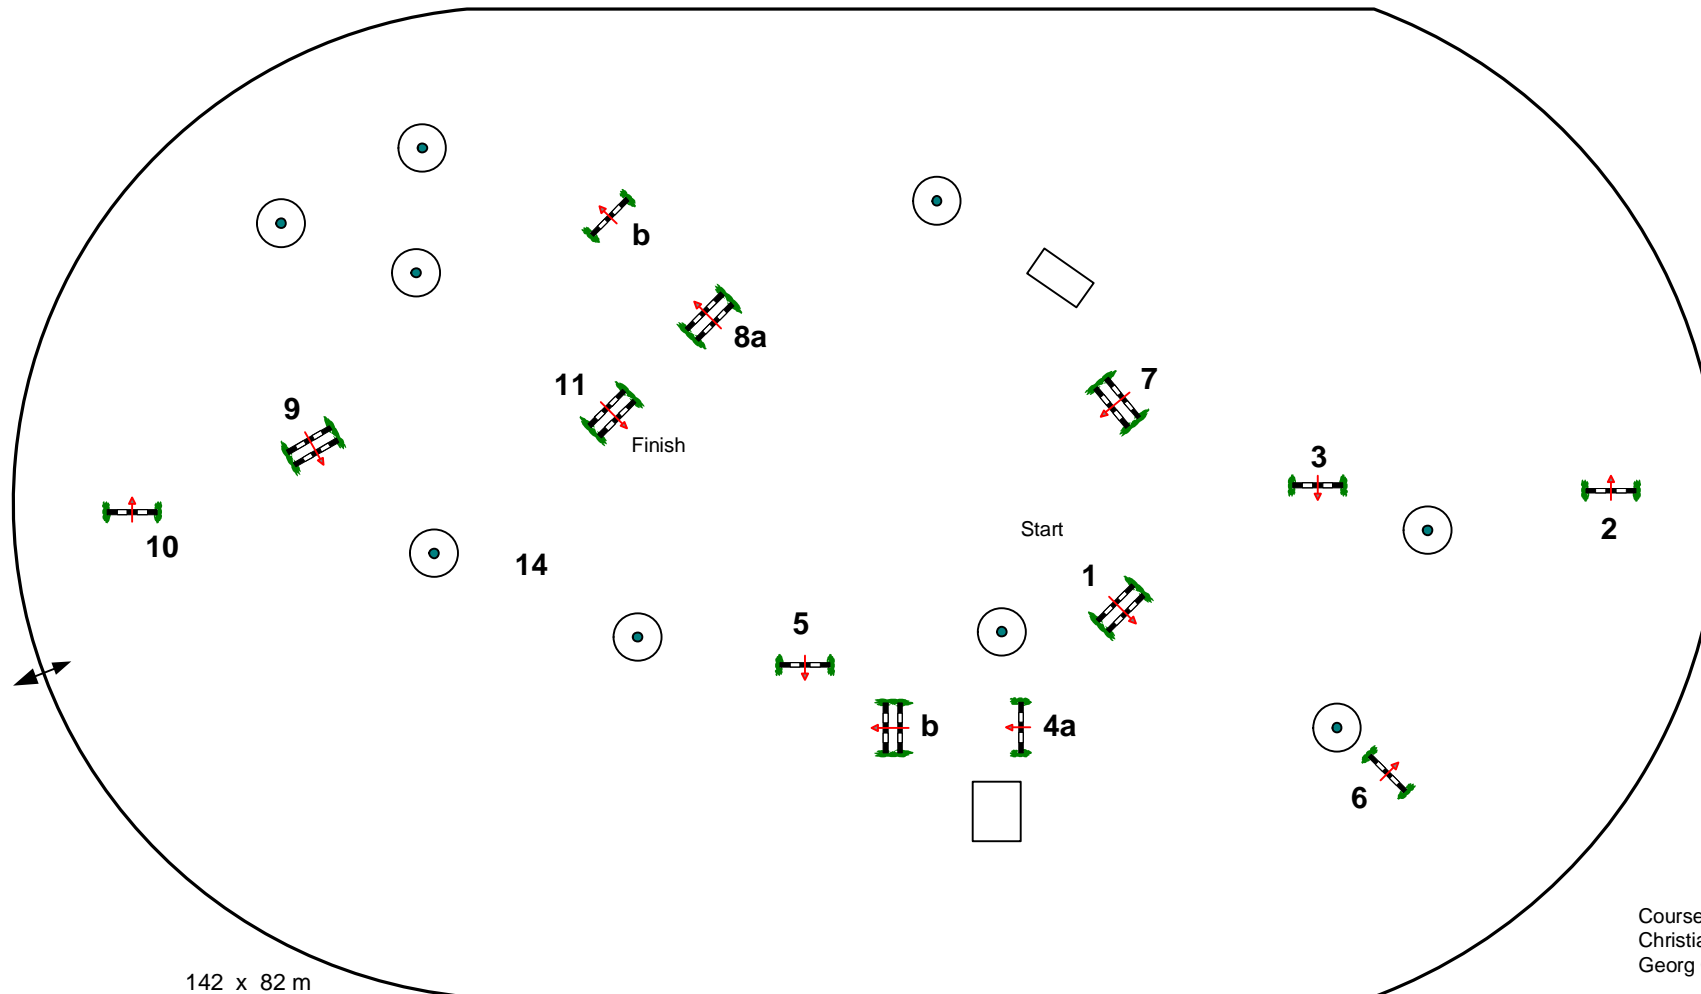

# CSI\*\*\*\* Wiesbaden 2007

INTERNATIONALES  
**PFINGST  
TURNIER**  
WIESBADEN

**Class No.: 9**

**Wiesbadener Speed**

**Competition against the clock**

Table: A  
National RG:  
FEI RG / Art. 238.2.1  
Height: 1,45 m

Speed: 350 m/min  
Length: 480 m  
Time allowed: 83 sec  
Time limit: 166 sec

Jump-off:  
Length: 0 m  
Time allowed: 0 sec  
Time limit: 0 sec

Course Designer:  
Christian Wiegand (GER)  
Georg Christoph Bödicker (GER)

Speed: 400 m/min  
Length: 530 m  
Time allowed: 80 sec  
Time limit: 160 sec

Jump-off: **9,10,12,4b,4c,14,15,16,1**  
Length: 400 m  
Time allowed: 60 sec  
Time limit: 120 sec