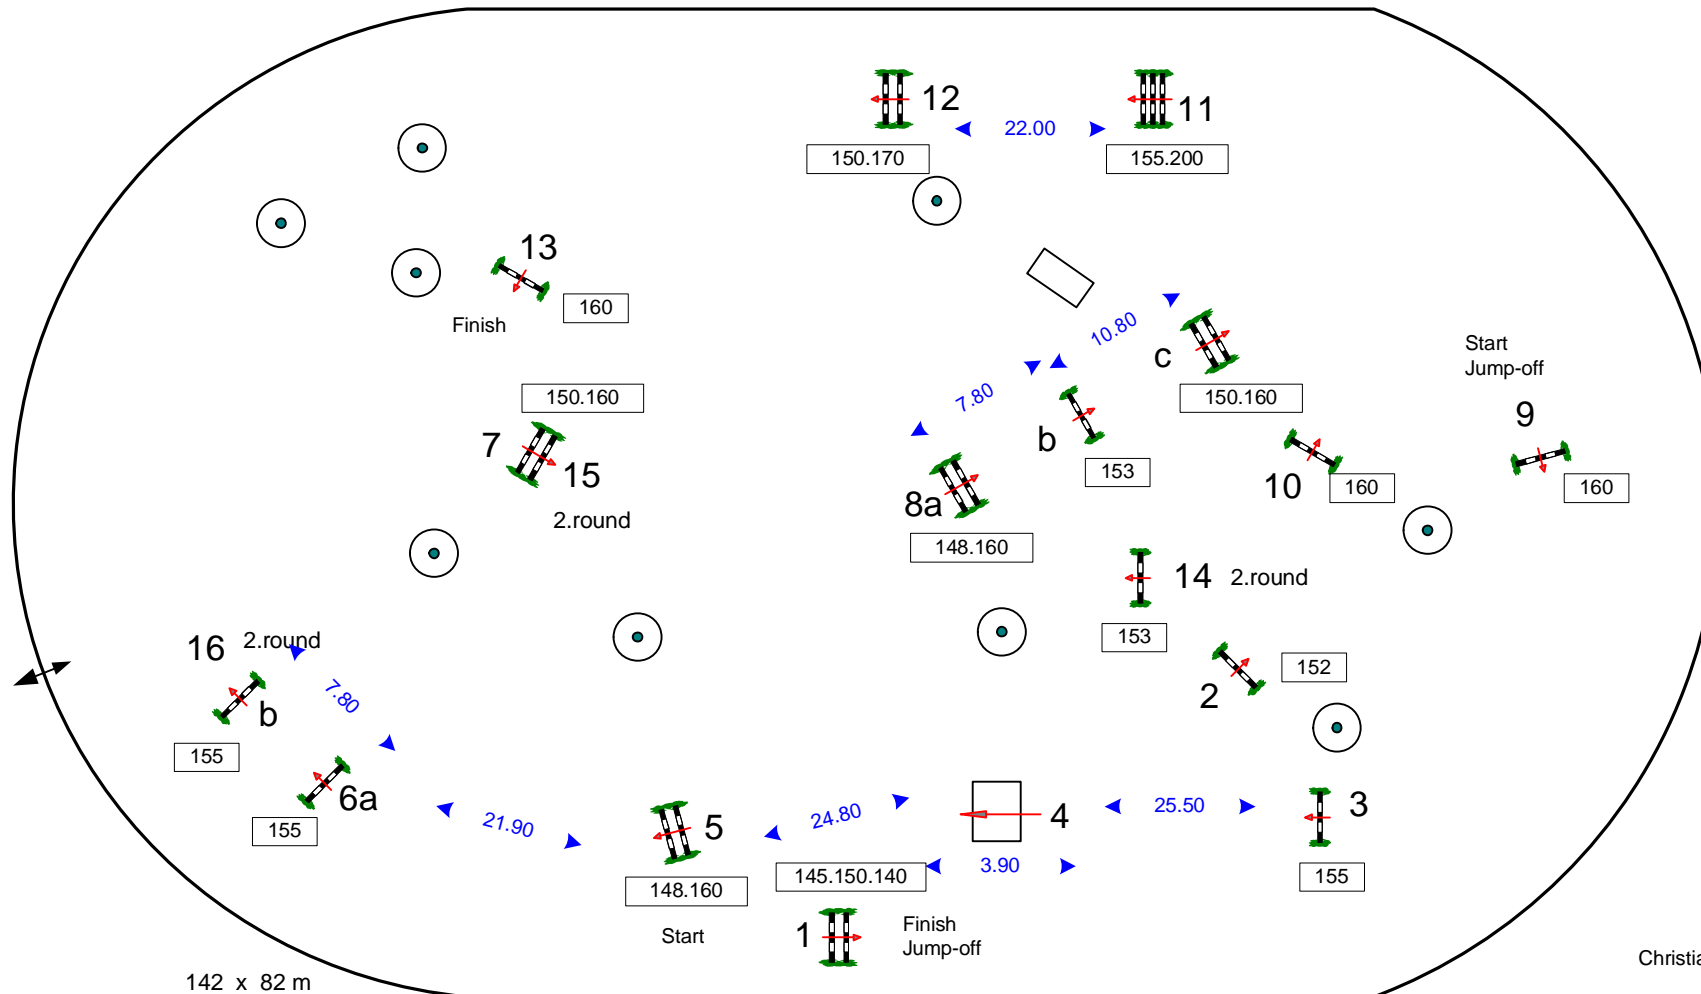

# CSI\*\*\*\* Wiesbaden 2007

INTERNATIONALES  
**PFINGST  
TURNIER**  
WIESBADEN

**Class No.: 9**

**Wiesbadener Speed**

**Competition against the clock**

Table: A  
National RG:  
FEI RG / Art. 238.2.1  
Height: 1,45 m

Speed: 350 m/min  
Length: 480 m  
Time allowed: 83 sec  
Time limit: 166 sec

Jump-off:  
Length: 0 m  
Time allowed: 0 sec  
Time limit: 0 sec

Course Designer:  
Christian Wiegand (GER)  
Georg Christoph Bödicker (GER)

# CSI\*\*\*\* Wiesbaden 2007

INTERNATIONALES  
**PFINGST  
TURNIER**  
WIESBADEN

**Class No.: 10**

**Grand Prix**

**Competition over two rounds**

Table: A  
National RG:  
FEI RG / Art. 273.3.3  
Height: 1,55 m

Speed: 400 m/min  
Length: 530 m  
Time allowed: 80 sec  
Time limit: 160 sec

Jump-off: **9,10,12,4b,4c,14,15,16,1**  
Length: 400 m  
Time allowed: 60 sec  
Time limit: 120 sec