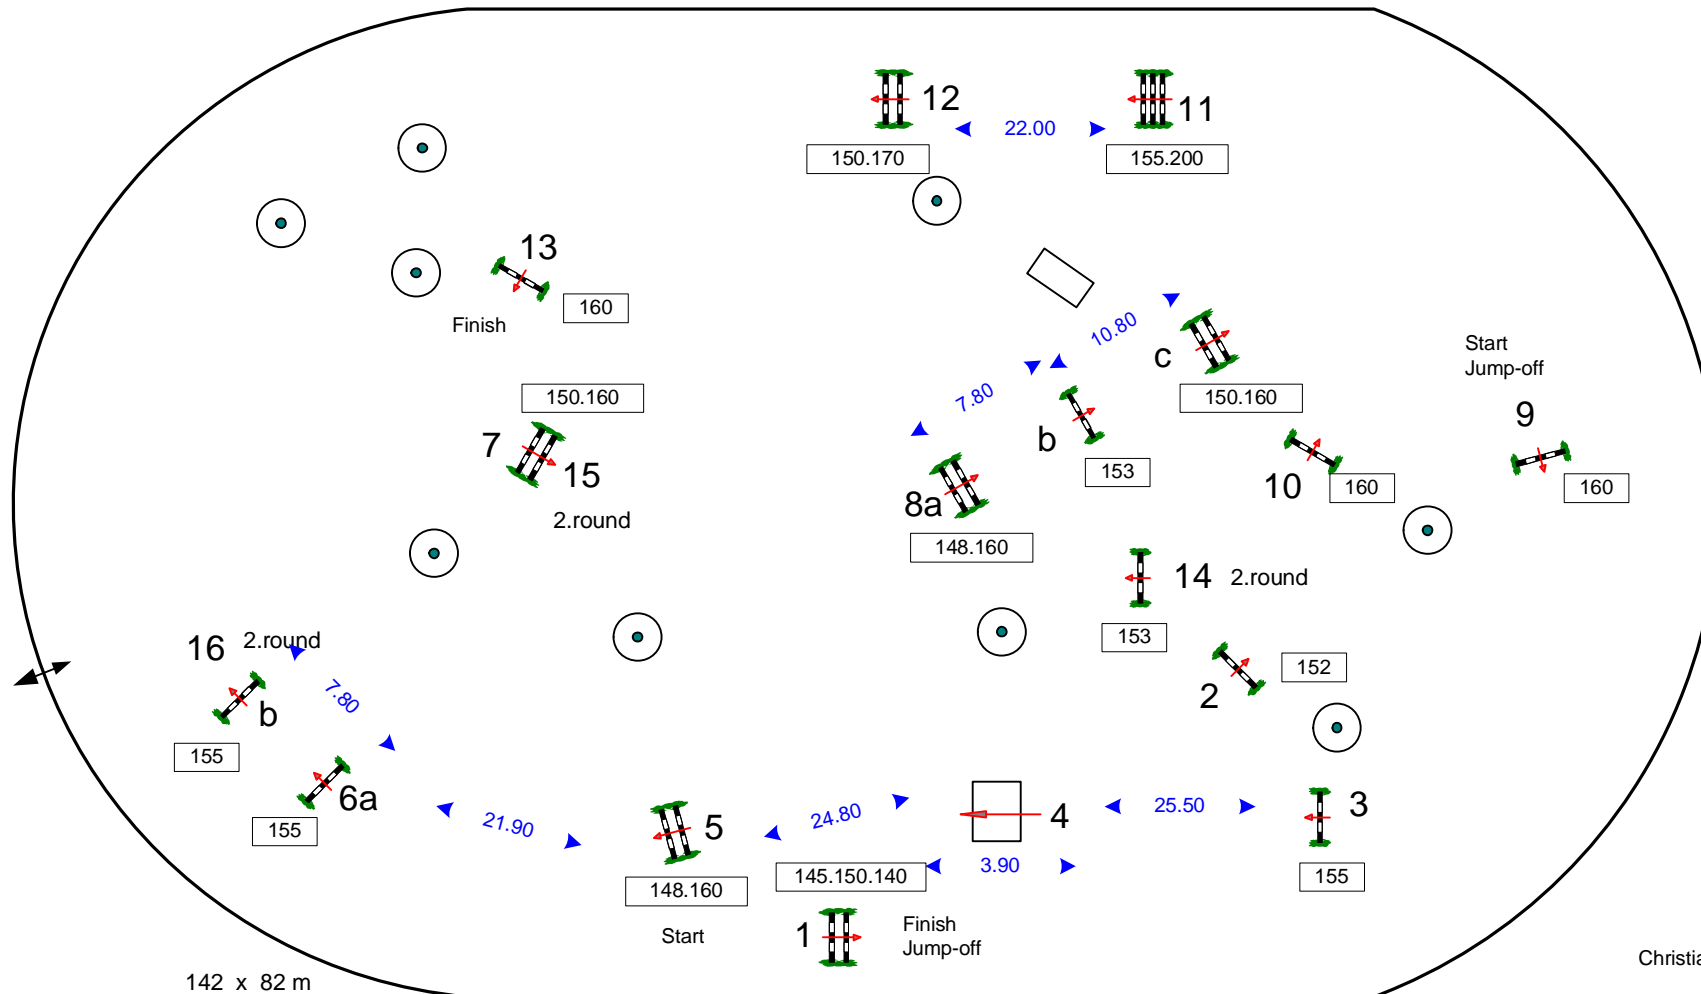

Speed: 350 m/min  
Length: 480 m  
Time allowed: 83 sec  
Time limit: 166 sec

Jump-off:  
Length: 0 m  
Time allowed: 0 sec  
Time limit: 0 sec

Course Designer:  
Christian Wiegand (GER)  
Georg Christoph Bödicker (GER)

Speed: 400 m/min  
Length: 530 m  
Time allowed: 80 sec  
Time limit: 160 sec

Jump-off: **9,10,12,4b,4c,14,15,16,1**  
Length: 400 m  
Time allowed: 60 sec  
Time limit: 120 sec

# CSI\*\*\*\* Wiesbaden 2007

INTERNATIONALES  
**PFINGST  
TURNIER**  
WIESBADEN

**Class No.: 10**

**Grand Prix**

**Competition over two rounds**

Table: A  
National RG:  
FEI RG / Art. 273.3.3  
Height: 1,55 m

Speed: 400 m/min  
Length: 530 m  
Time allowed: 80 sec  
Time limit: 160 sec

Jump-off: **9,10,12,4b,4c,14,15,16,1**  
Length: 400 m  
Time allowed: 60 sec  
Time limit: 120 sec

142 x 82 m

Christian Wiegand (GER)