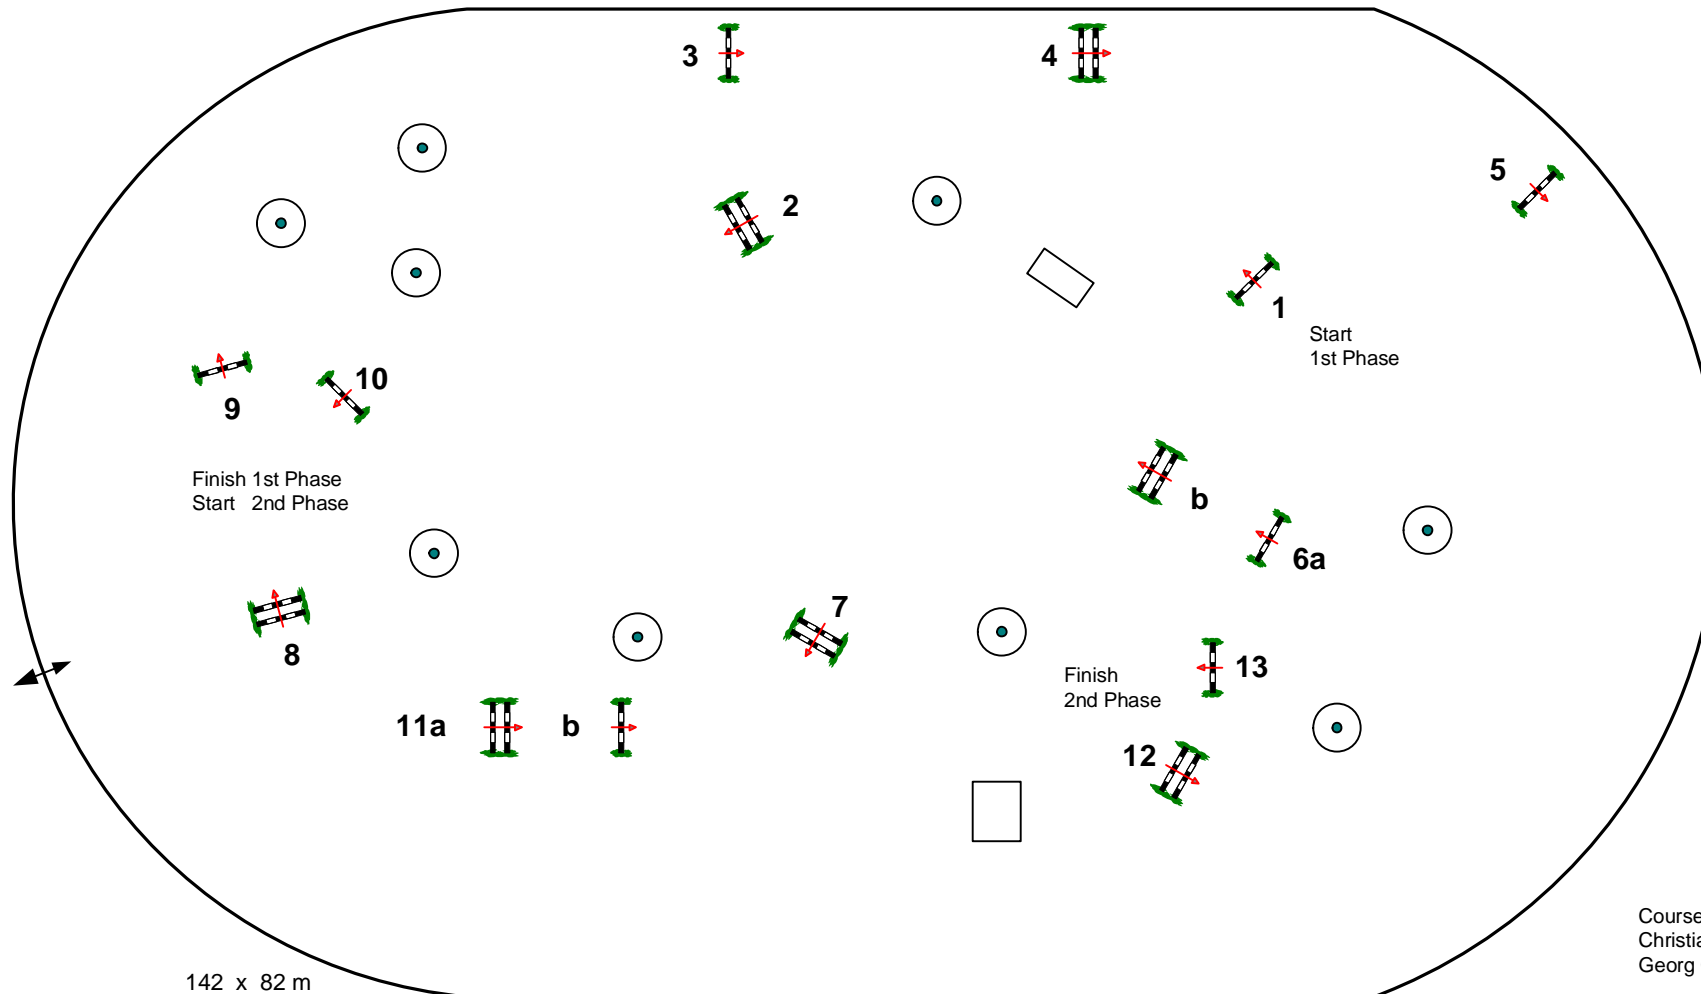

CSI*** Wiesbaden 2007

INTERNATIONALES
**PFINGST
TURNIER**
WIESBADEN

Class No.: 13/16/19

SML Tour

Competition in two Phases

Table: A
National RG:
FEI RG / Art. 274.5.3
Height: m

Speed: 350 m/min
Length: 380 m
Time allowed: 66 sec
Time limit: 132 sec

Jump-off: 9 - 13
Length: 260 m
Time allowed: 45 sec
Time limit: 90 sec

Course Designer:
Christian Wiegand (GER)
Georg Christoph Bödicker (GER)