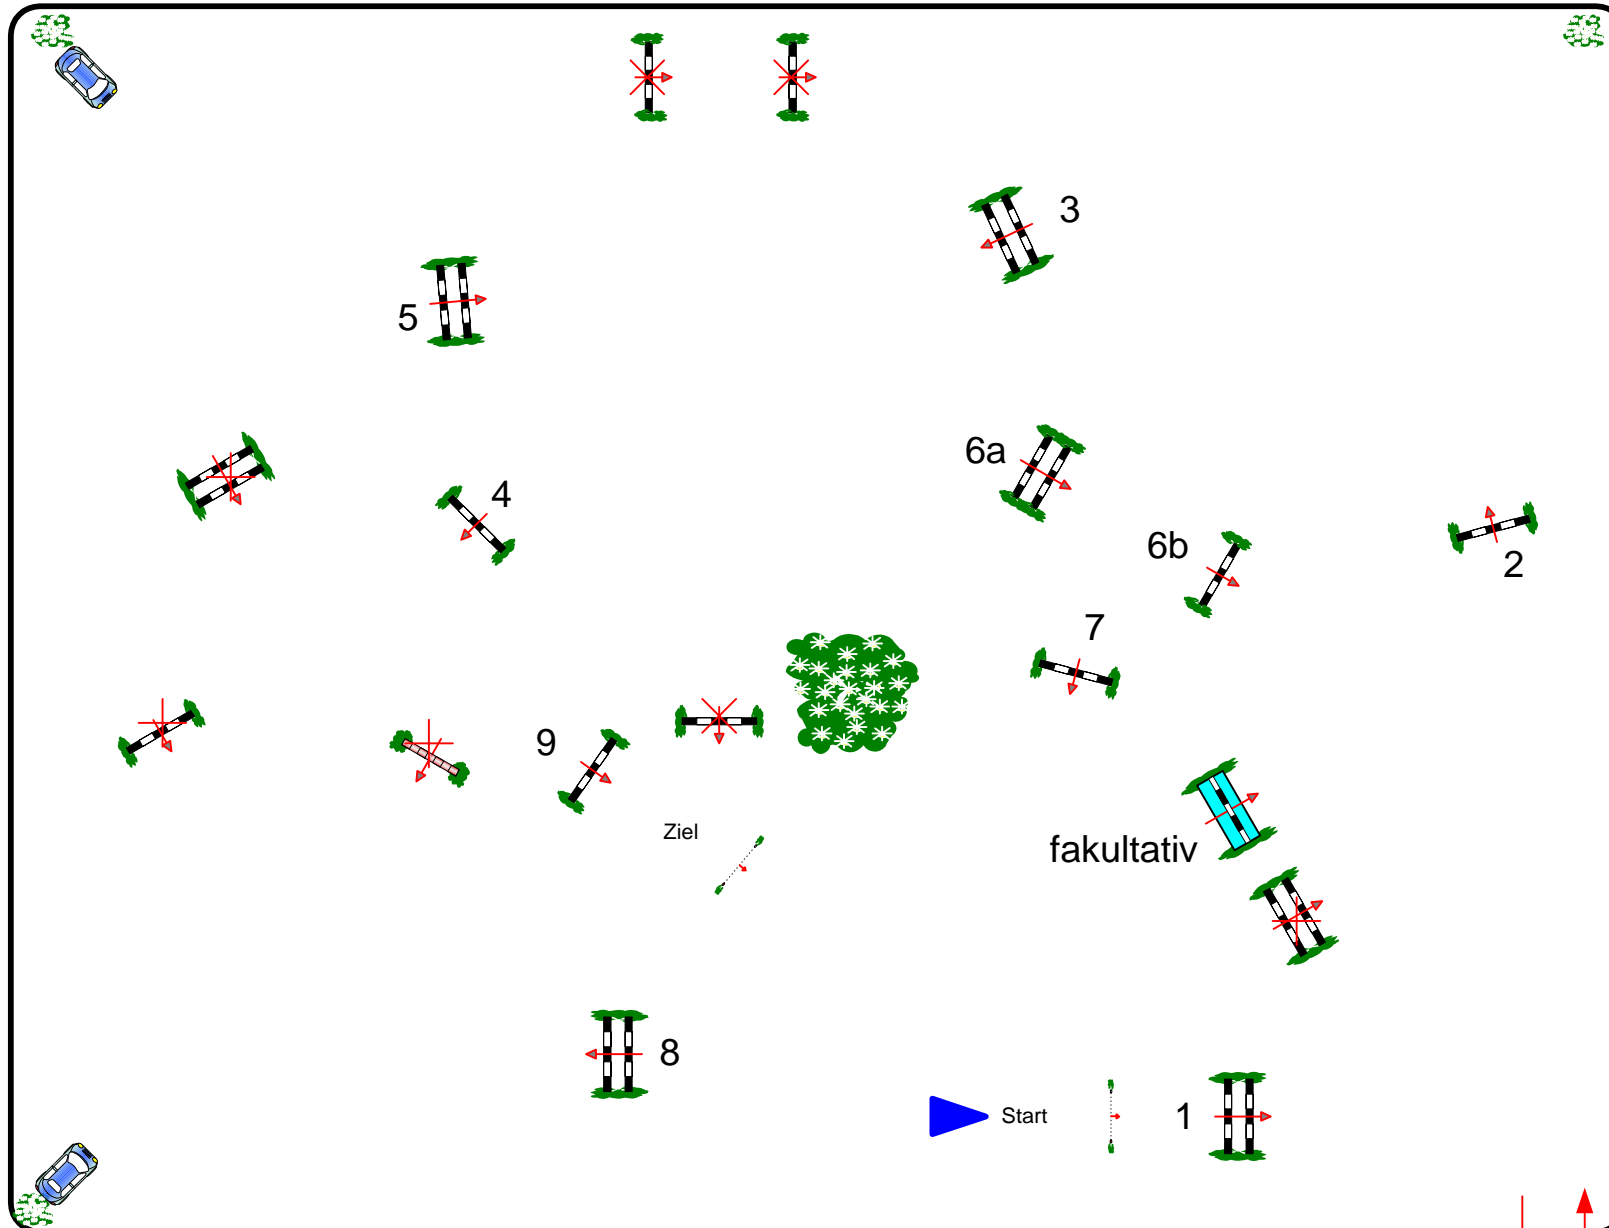

Thursday 14 June 2007

Start: 14:00

Springpferdeprüfung A
4-jährige

Table: A

TO / Art: 363.2a

max. height 1,05 m

Speed: 350 m/min

Length: 440 m

Time allowed: 76 sec

Time limit: 152 sec

Obstacles: 9

Efforts: 10

JURY

Exit / Entry