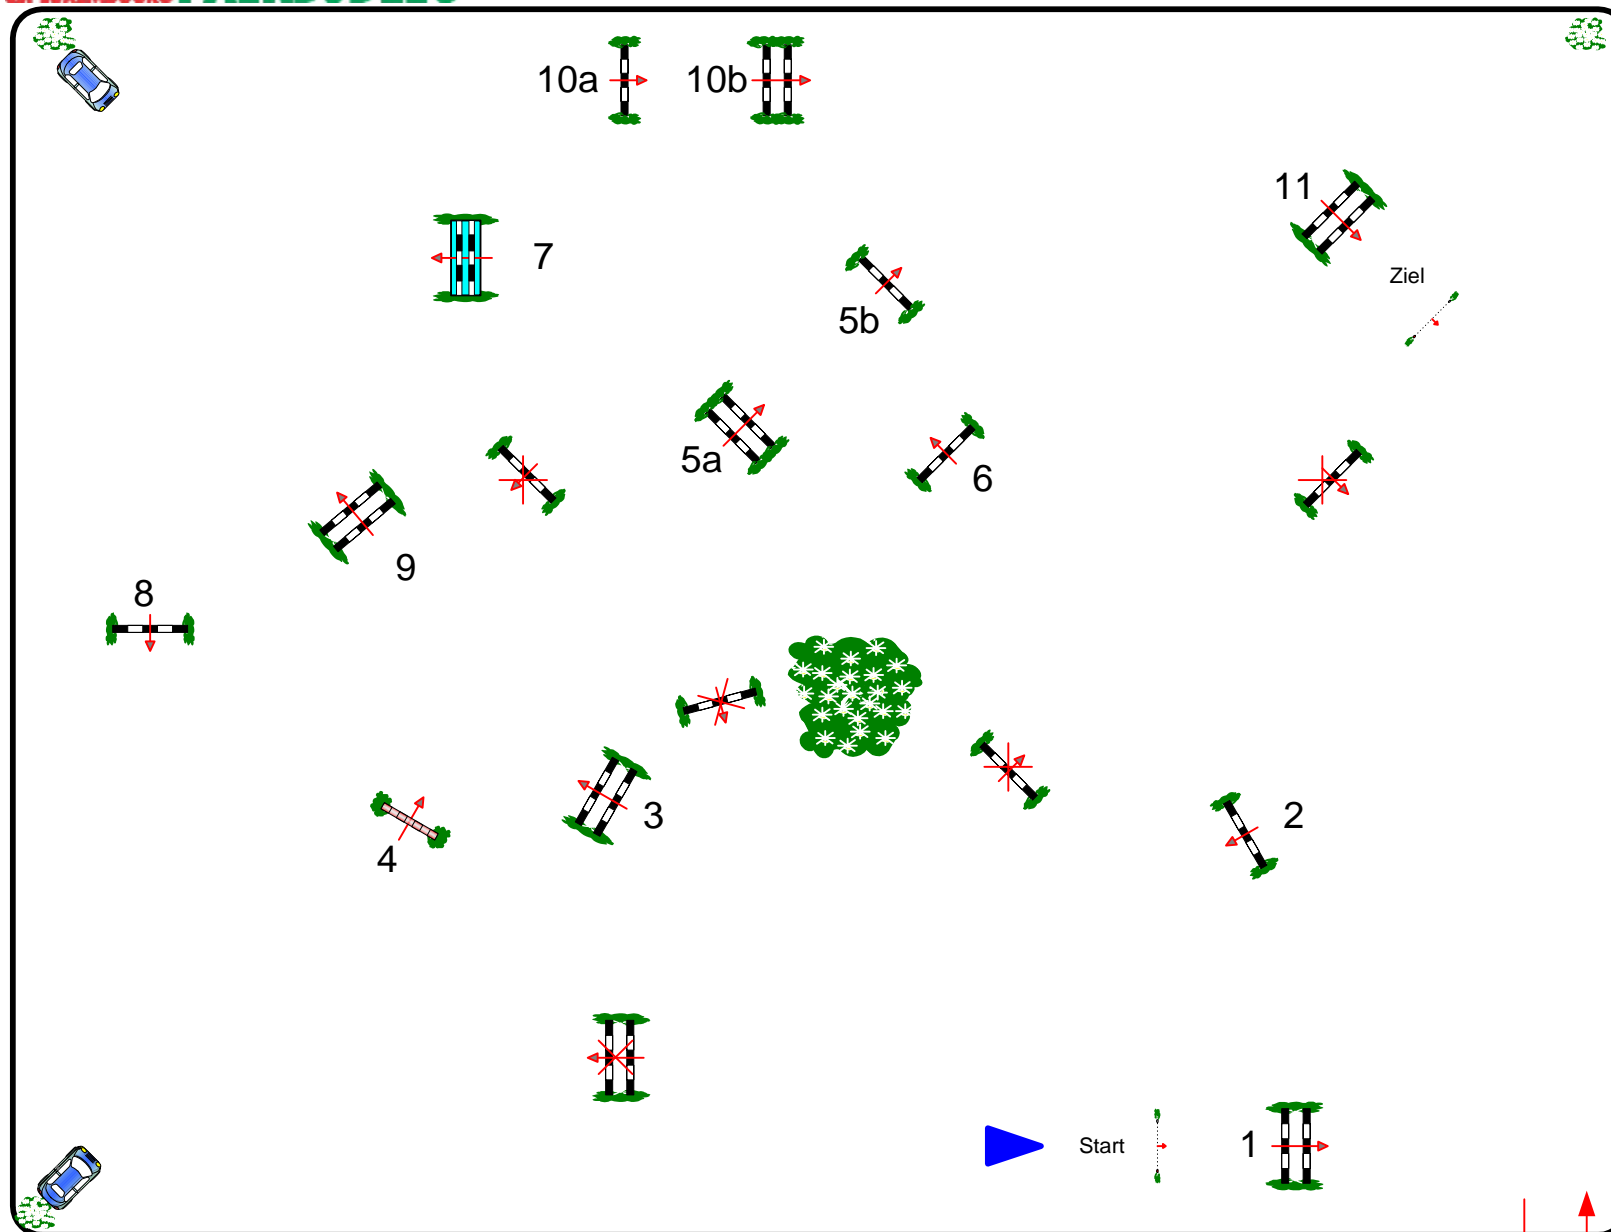

Thursday 14 June 2007

Start: 17:00

Competition against the clock

Table: A

FEI RG / Art: 283.2.1

max. height 1,20 m - 6 y.o.

max. height 1,25 m - 7 y.o.

Speed: 350 m/min

Length: 510 m

Time allowed: 88 sec

Time limit: 176 sec

Obstacles: 11

Efforts: 13

JURY

Exit / Entry

Course Designer: Marc Vygh
Ass.: P. Schumacher, G. Remy