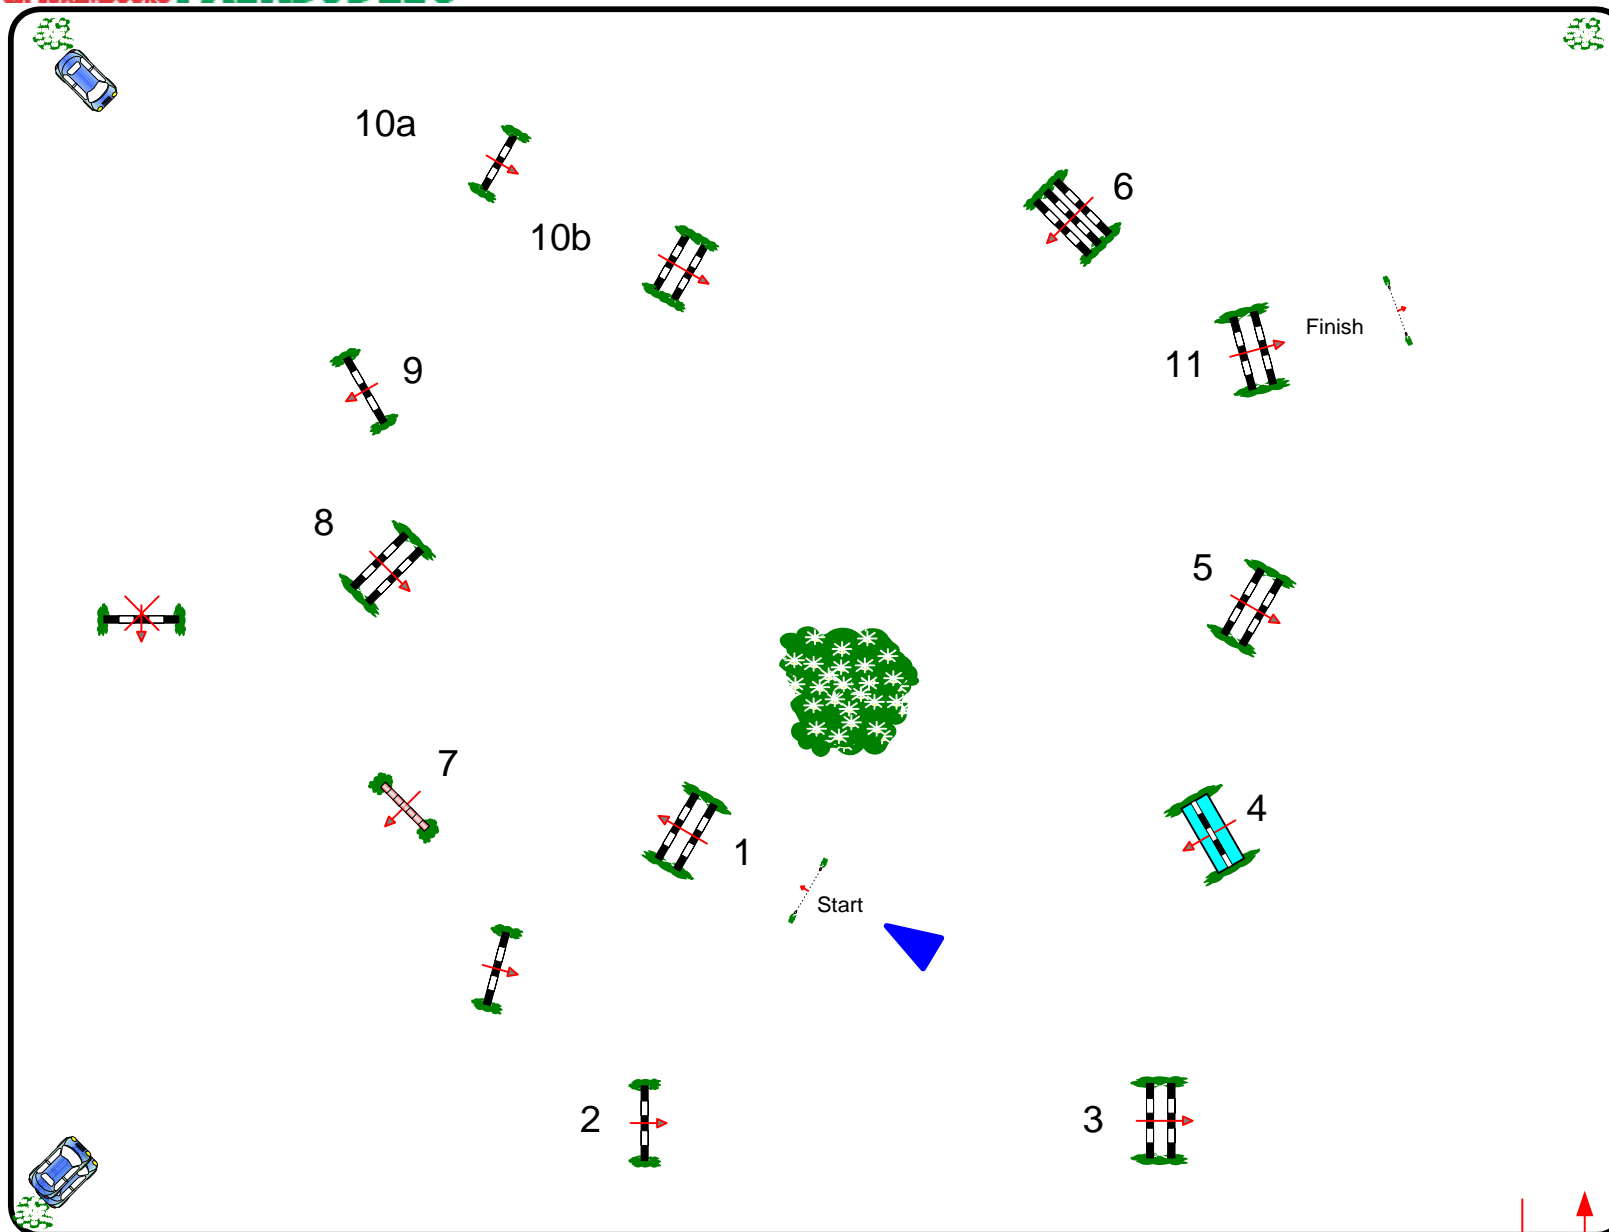

Friday 15 June 2007

Start: 08:30

Competition against the clock

Table: A

FEI RG / Art: 283.2.1

max. height 1,20 m - 6 y.o.

max. height 1,25 m - 7 y.o.

Speed: 350 m/min

Length: 500 m

Time allowed: 86 sec

Time limit: 172 sec

Obstacles: 11

Efforts: 12

JURY

Exit / Entry

Course Designer: Marc Vygh
Ass.: P. Schumacher, G. Remy