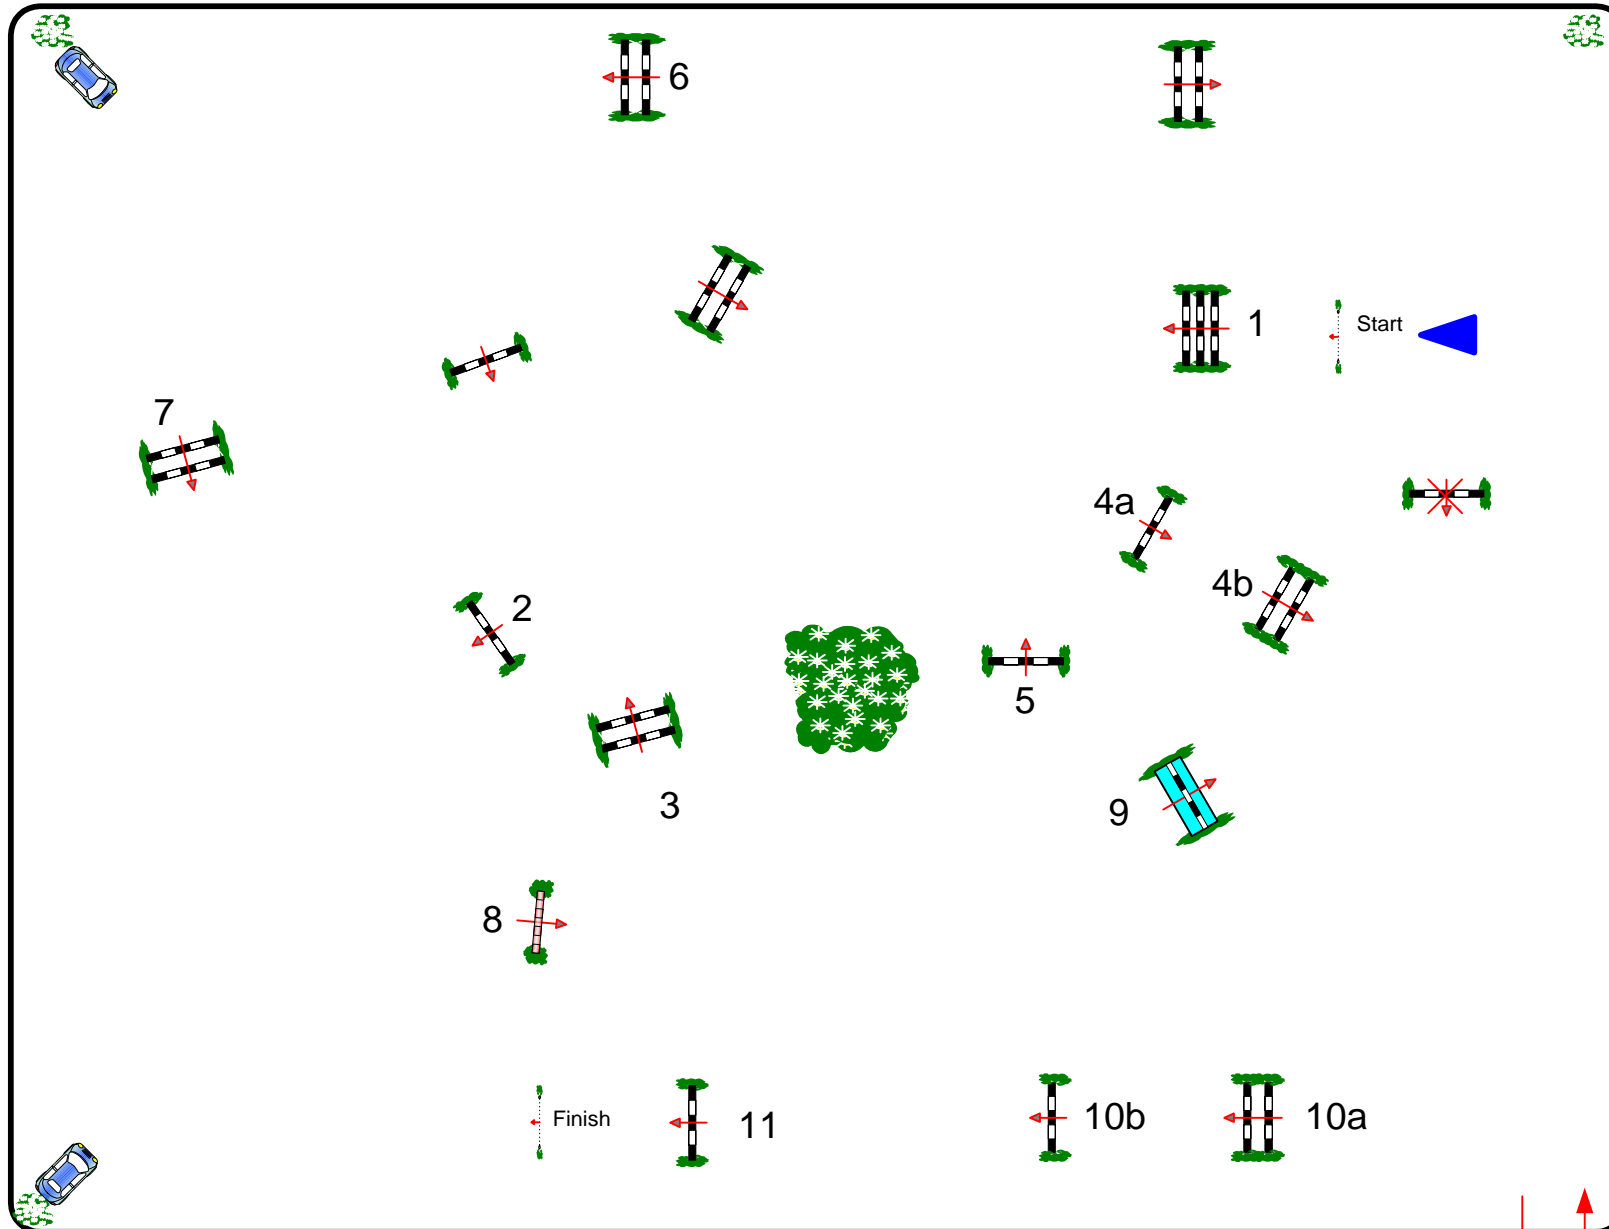

## International small tour

6

Saturday 16 June 2007

Start: 08:30

Competition against the clock

Table: A

FEI RG / Art: 238.2.1

max. height 1,25 m

Speed: 350 m/min

Length: 450 m

Time allowed: 78 sec

Time limit: 156 sec

Obstacles: 11

Efforts: 13

JURY

Exit / Entry