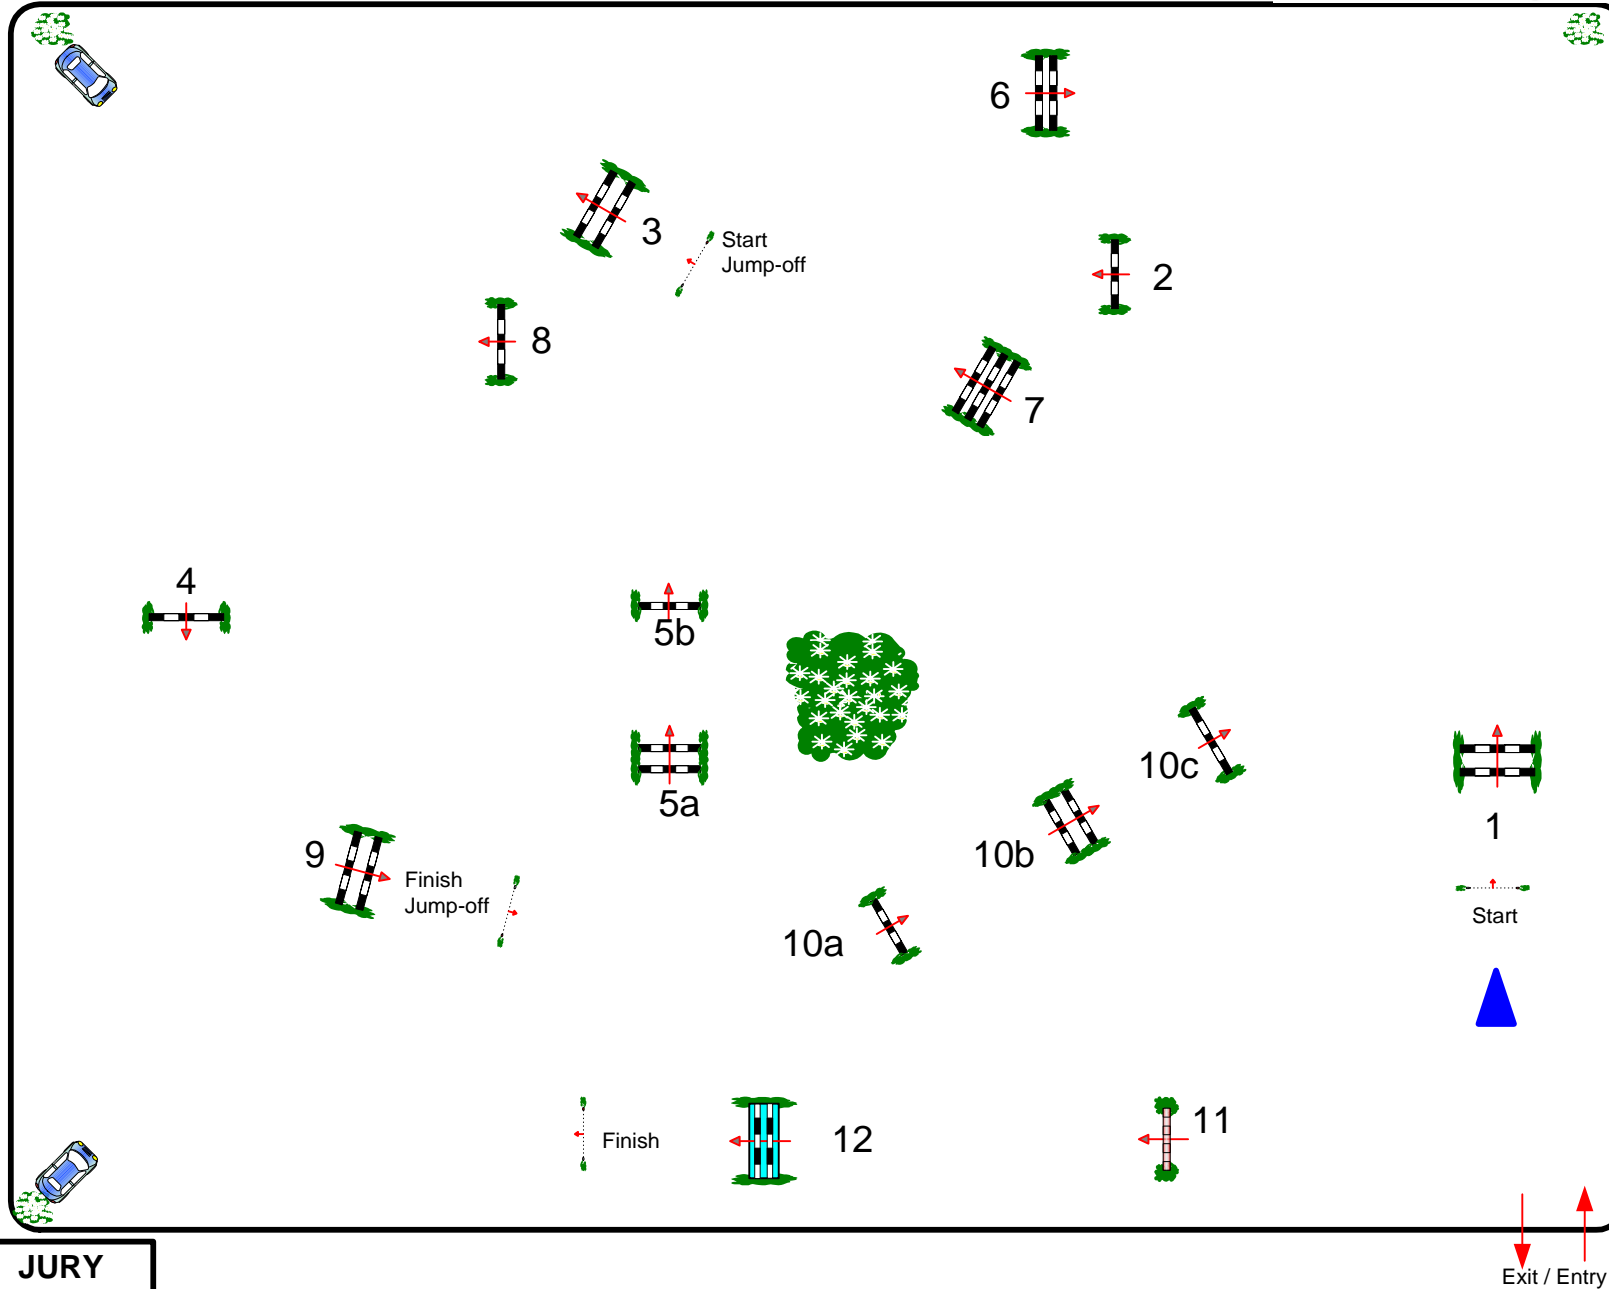

Sunday 17 June 2007

Start: 09:00

Competition with jump off

Table: A  
FEI RG / Art: 283.2..2  
max. height 1,30m  
Speed: 350 m/min

Length: 500 m  
Time allowed: 86 sec  
Time limit: 172 sec  
Obstacles: 12  
Efforts: 15

**Jump-off**  
over: 3,4,10b,11,5a,5b,9  
Length: 310 m  
Time allowed: 54 sec  
Time limit: 108 sec

JURY