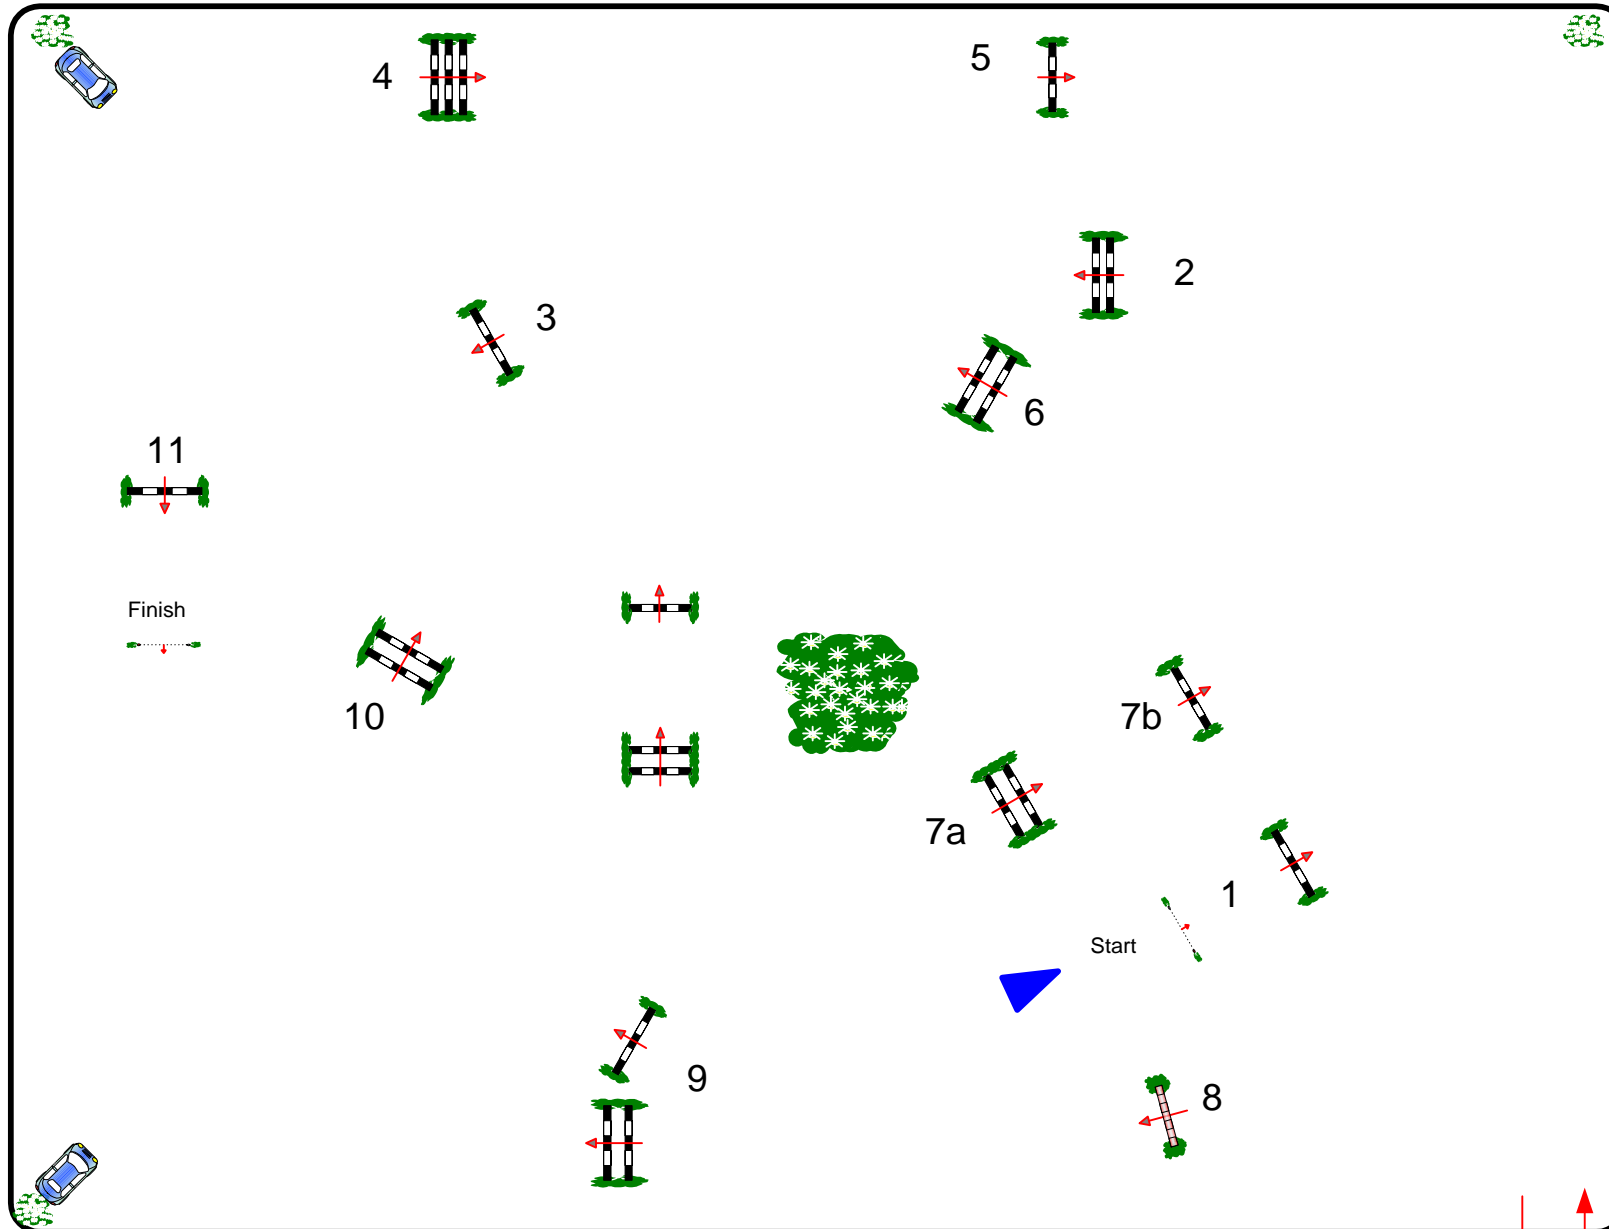

Sunday 17 June 2007

Start: 11:30

Speed and Handiness

Table: C  
FEI RG / Art: 239  
max. height 1,35 m

Time limit: 120 sec  
Obstacles: 11  
Efforts: 12  
Penalty sec: 4

JURY

Course Designer: Marc Vygh  
Ass.: P. Schumacher, G. Remy