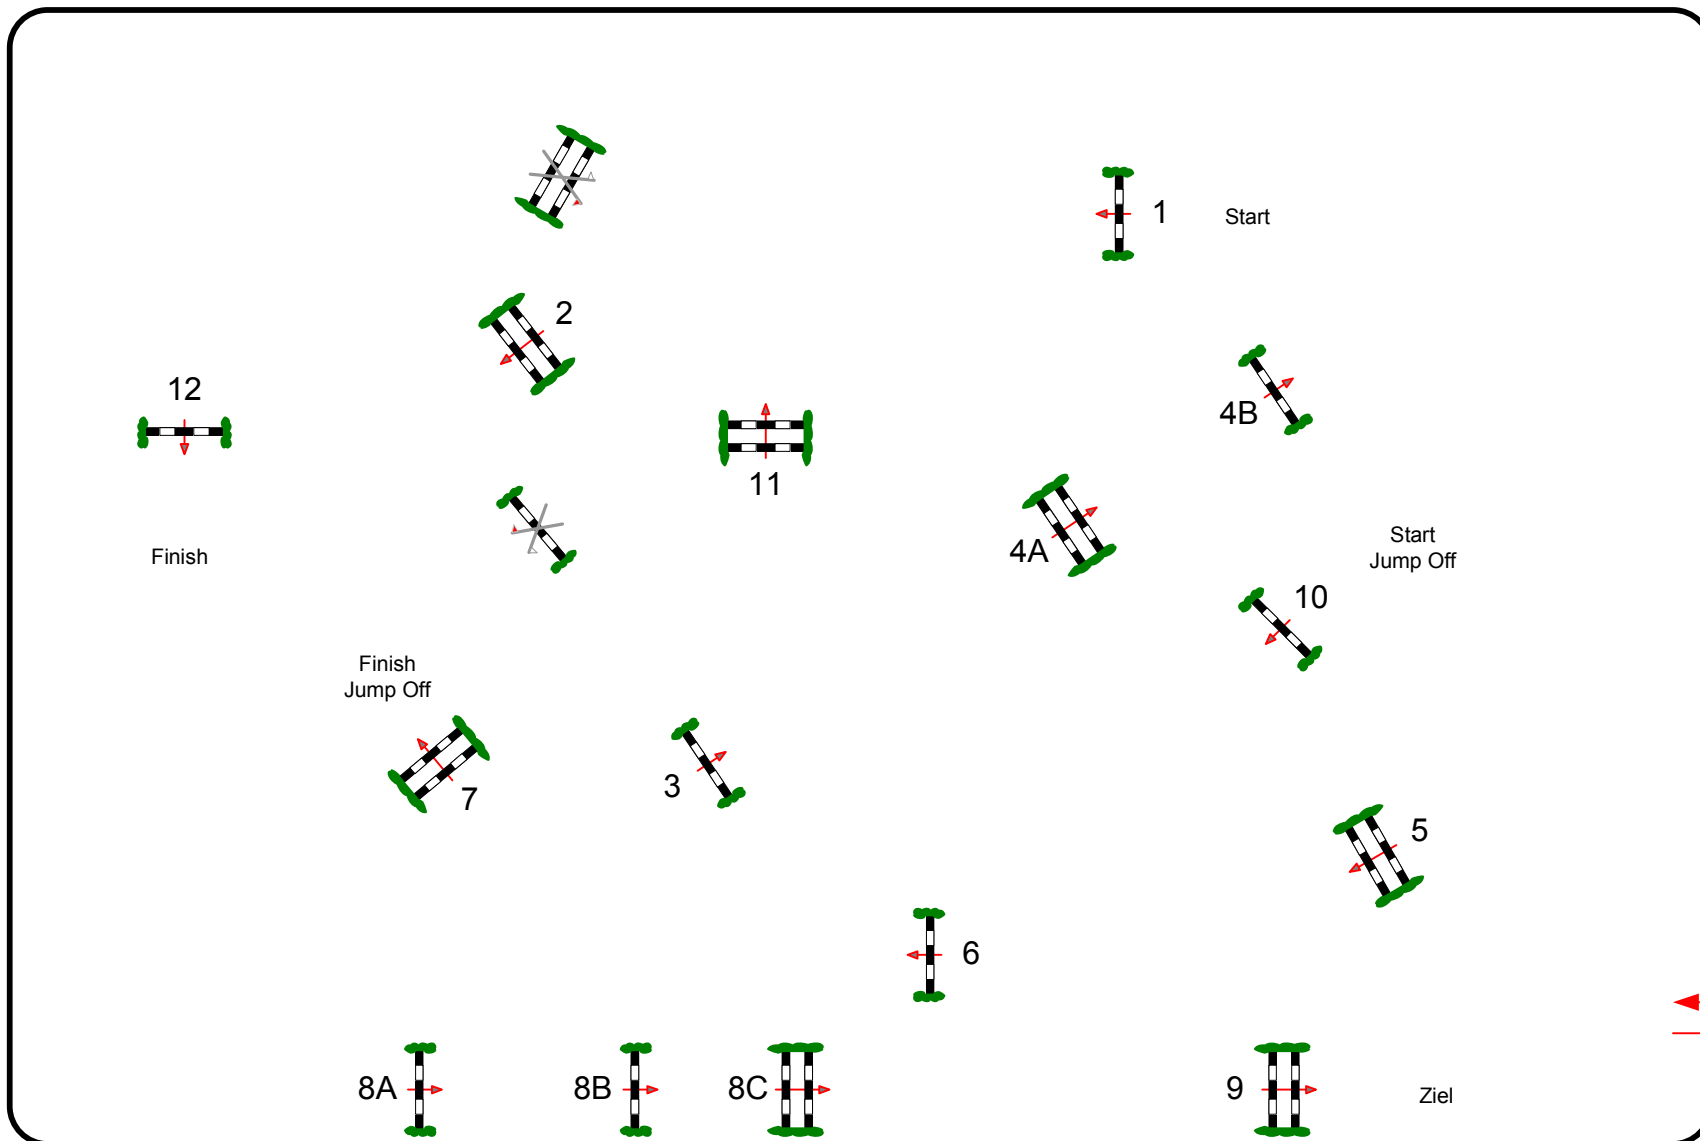

TURNIER DER SIEGER

Class No.: 10

National Competition

Competition with one jump-off

Saturday, 25th August 2007

Start: 12:45

Table: A
 National RG: 501,1b1
 Height: 1,50 m
 Speed: 350 m/min
 Length: 430 m
 Time allowed: 74 sec
 Time limit: 148 sec

Obstacles: 12
 Efforts: 15

1st Jump-off:
~~-10-11-12-4A-4B-5-7-~~
 Length: 290 m
 Time allowed: 50 sec
 Time limit: 100 sec

Course Designer
 Eckhard Hilker (Oelde/GER)