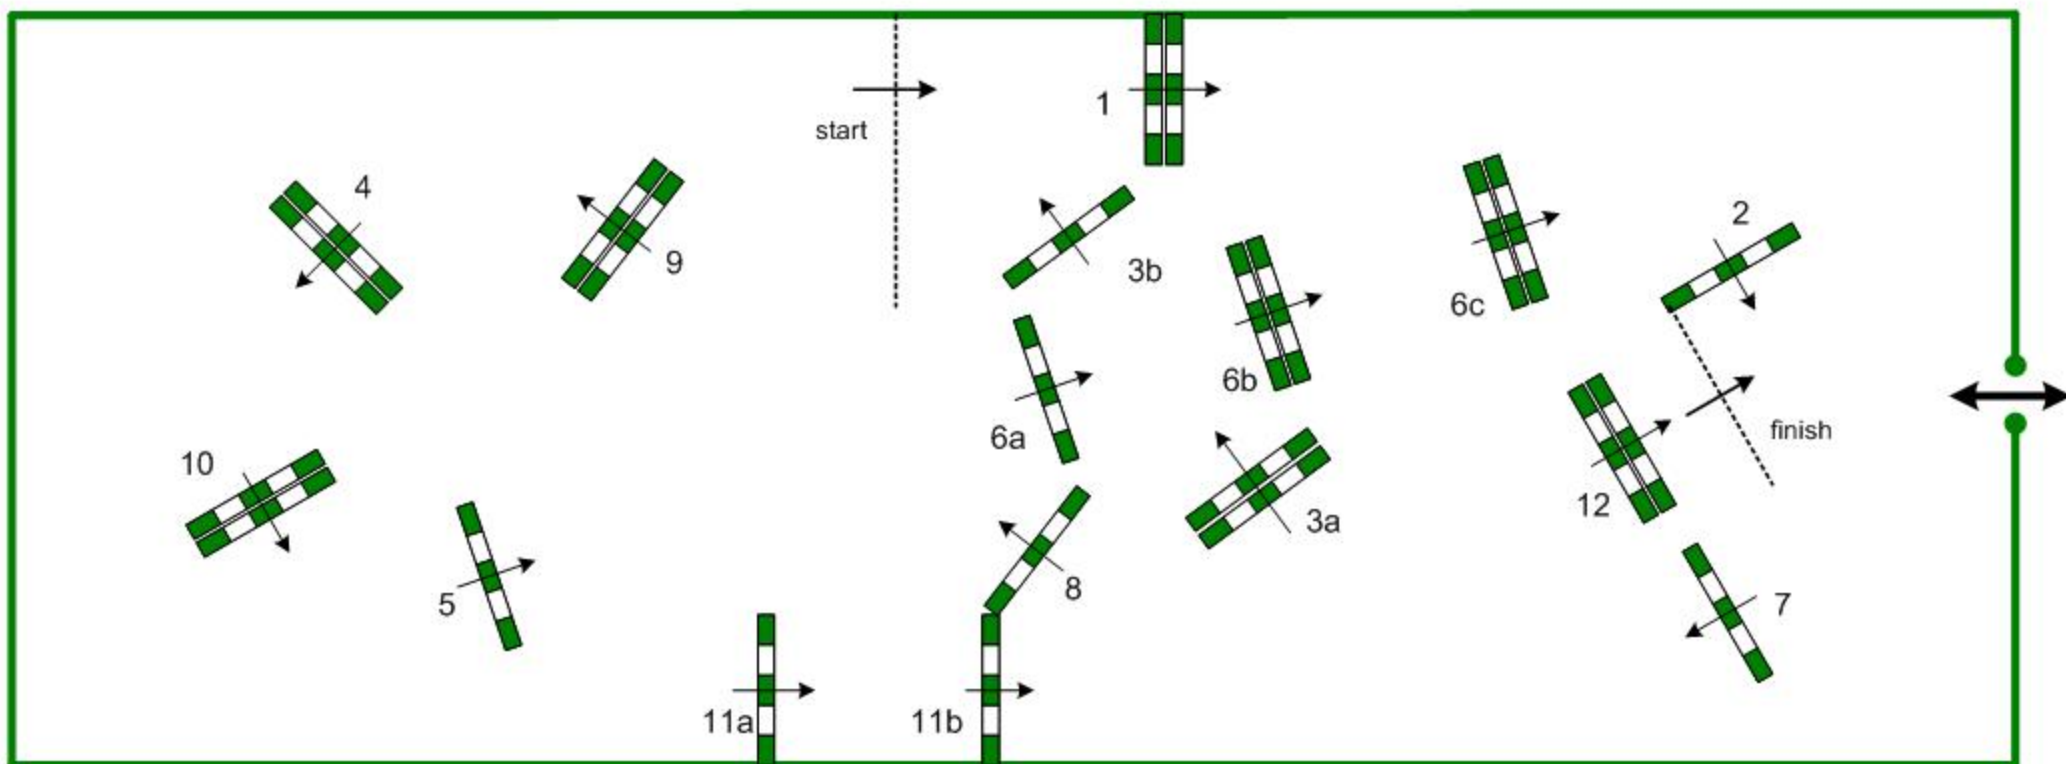

OLYMPIA INTERNATIONAL SHOW JUMPING CHAMPIONSHIPS 2007

Competition: 12 - The Olympia Grand Prix

Table: A - art° 238.2.2 FEI

Speed: 350 mpm

Distance: 360 m

Time allowed: 62 s

Time limit: 124 s

Jump off: 1, 8, 9, 5, 6b, 3ab, 11a, 12

Distance: 300 m

Time allowed: 52 s

Time limit: 104 s

20th December 2007

C.D.: Bob Ellis (GBR)