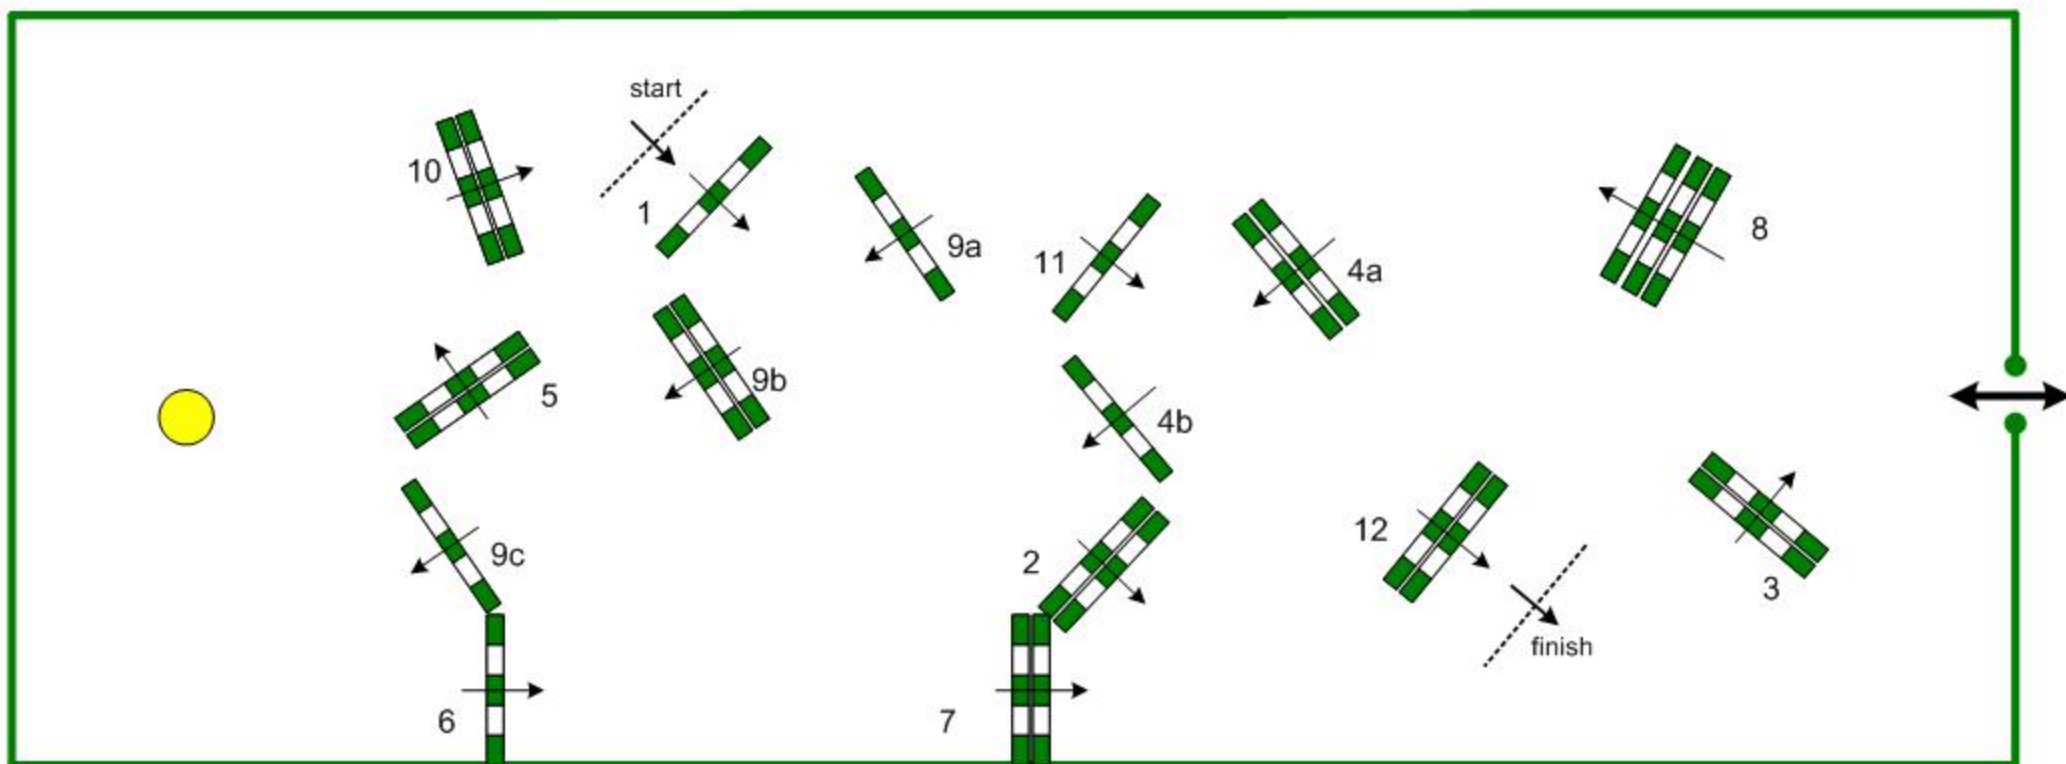

# OLYMPIA INTERNATIONAL SHOW JUMPING CHAMPIONSHIPS 2007

Competition: 14 - The Christmas Cracker

Table: A - art° 238.2.2 FEI

Speed: 350 mpm

Distance: 386 m

Time allowed: 67 s

Time limit: 134 s

Jump off: 8 , 9b , 1 , 2 , 4ab , 10 , 12

Distance: 264 m

Time allowed: 46 s

Time limit: 92 s

21st December 2007

C.D.: Bob Ellis (POR)