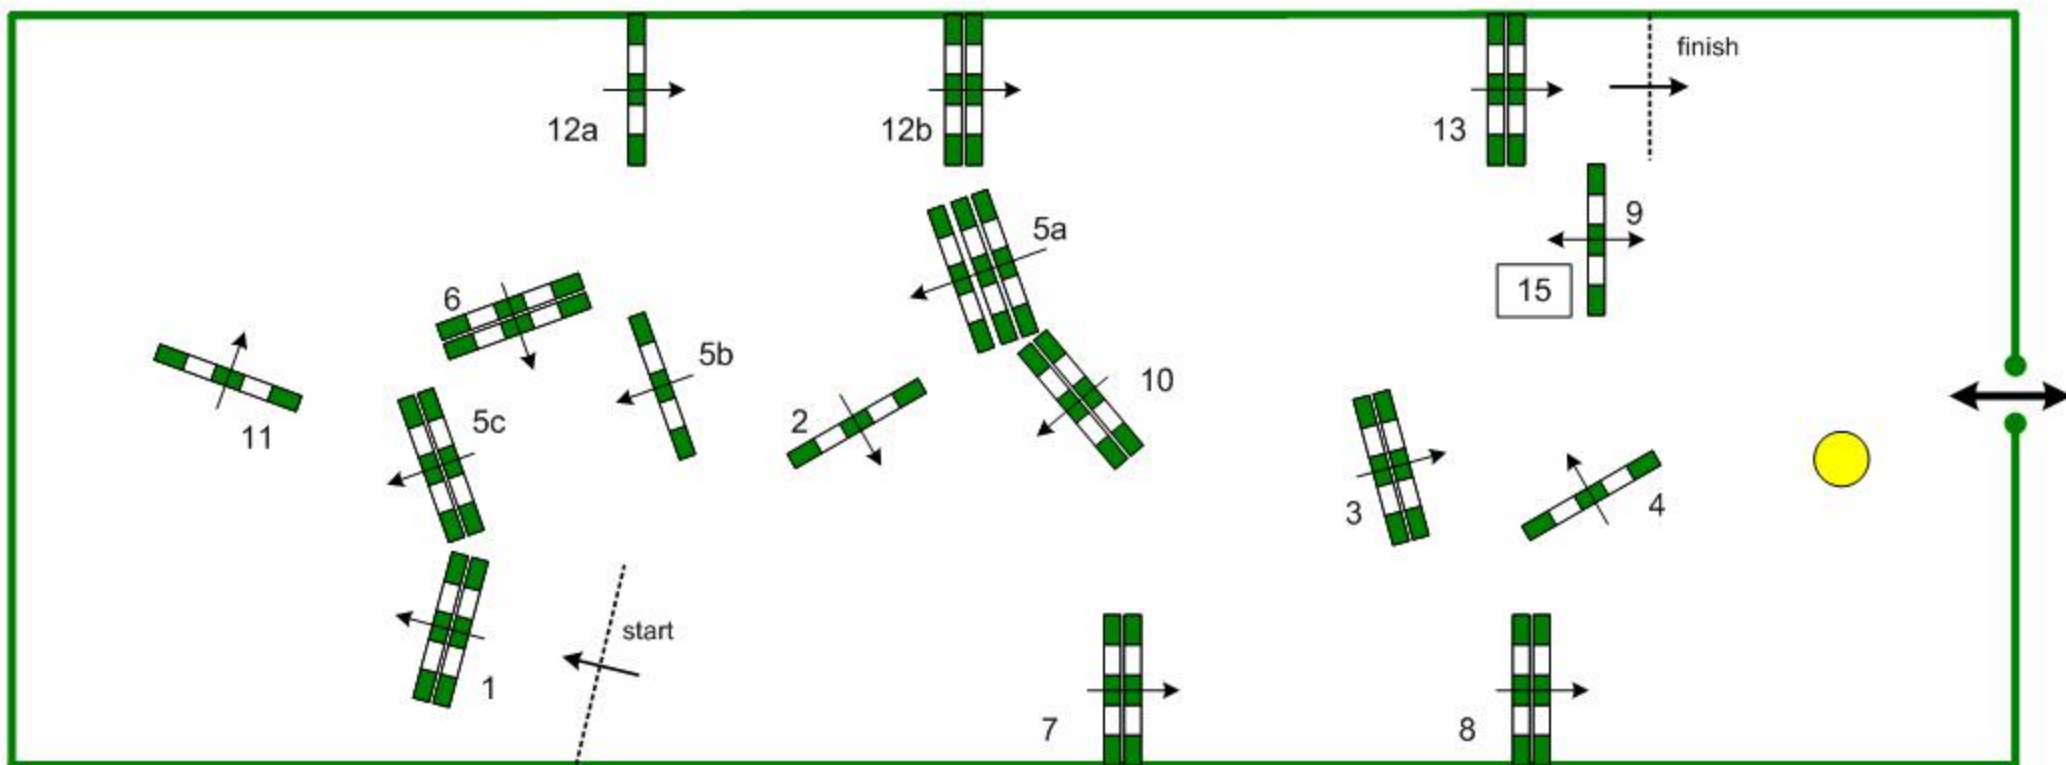

# OLYMPIA INTERNATIONAL SHOW JUMPING CHAMPIONSHIPS 2007

Competition: 18 - The Rolex FEI World Cup Qualifier

Table: A - art° 238.2.2 FEI

Speed: 350 mpm

Distance: 410 m

Time allowed: 71 s

Time limit: 142 s

Jump off: 15, 4, 5bc, 6, 7, 10, 12a, 13

Distance: 295 m

Time allowed: 51 s

Time limit: 102 s

Fence 15 only in Jump off

22nd December 2007

C.D.: Bob Ellis (GBR)