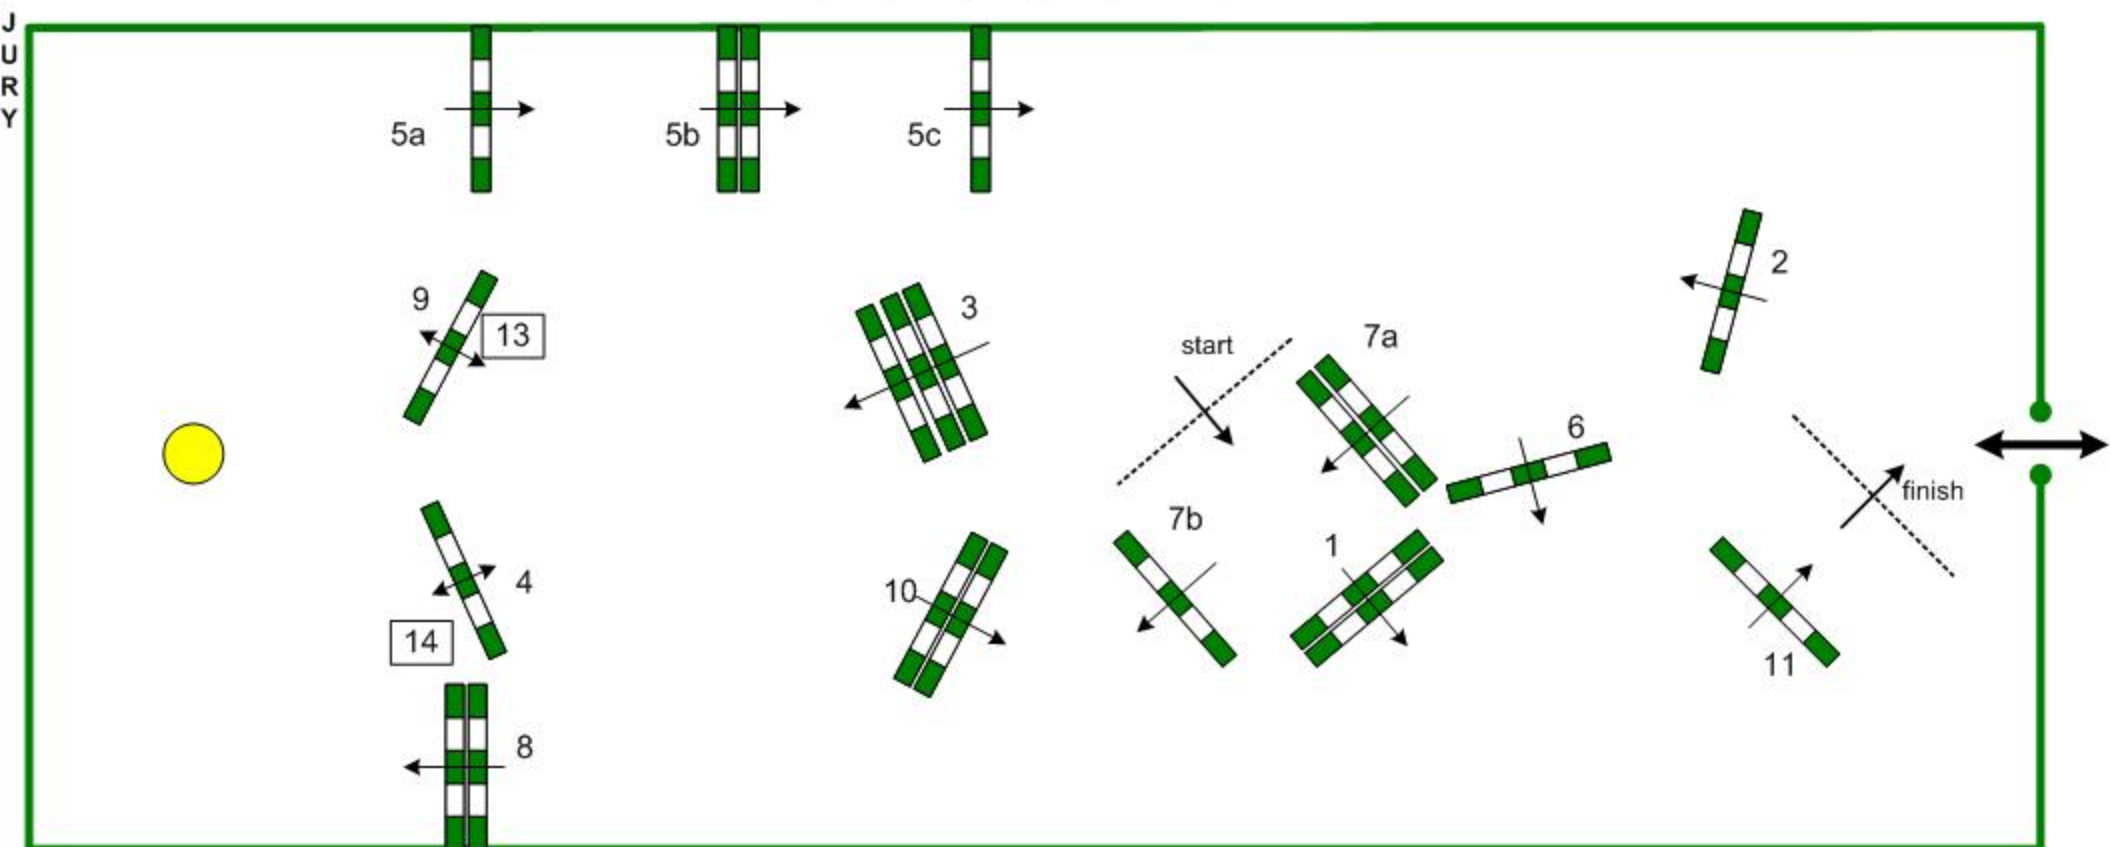

OLYMPIA INTERNATIONAL SHOW JUMPING CHAMPIONSHIPS 2007

Competition: 2 - The Christmas Stakes

Table: A - art^o 238.2.2 FEI

Speed: 350 mpm

Distance: 371 m

Time allowed: 65 s

Time limit: 130 s

Jump off: 13, 14, 1, 7ab, 5b, 6

Distance: 235 m

Time allowed: 41 s

Time limit: 82 s

17th December 2007

Fences 13 and 14 jump off only

C.D.: Bob Ellis (GBR)