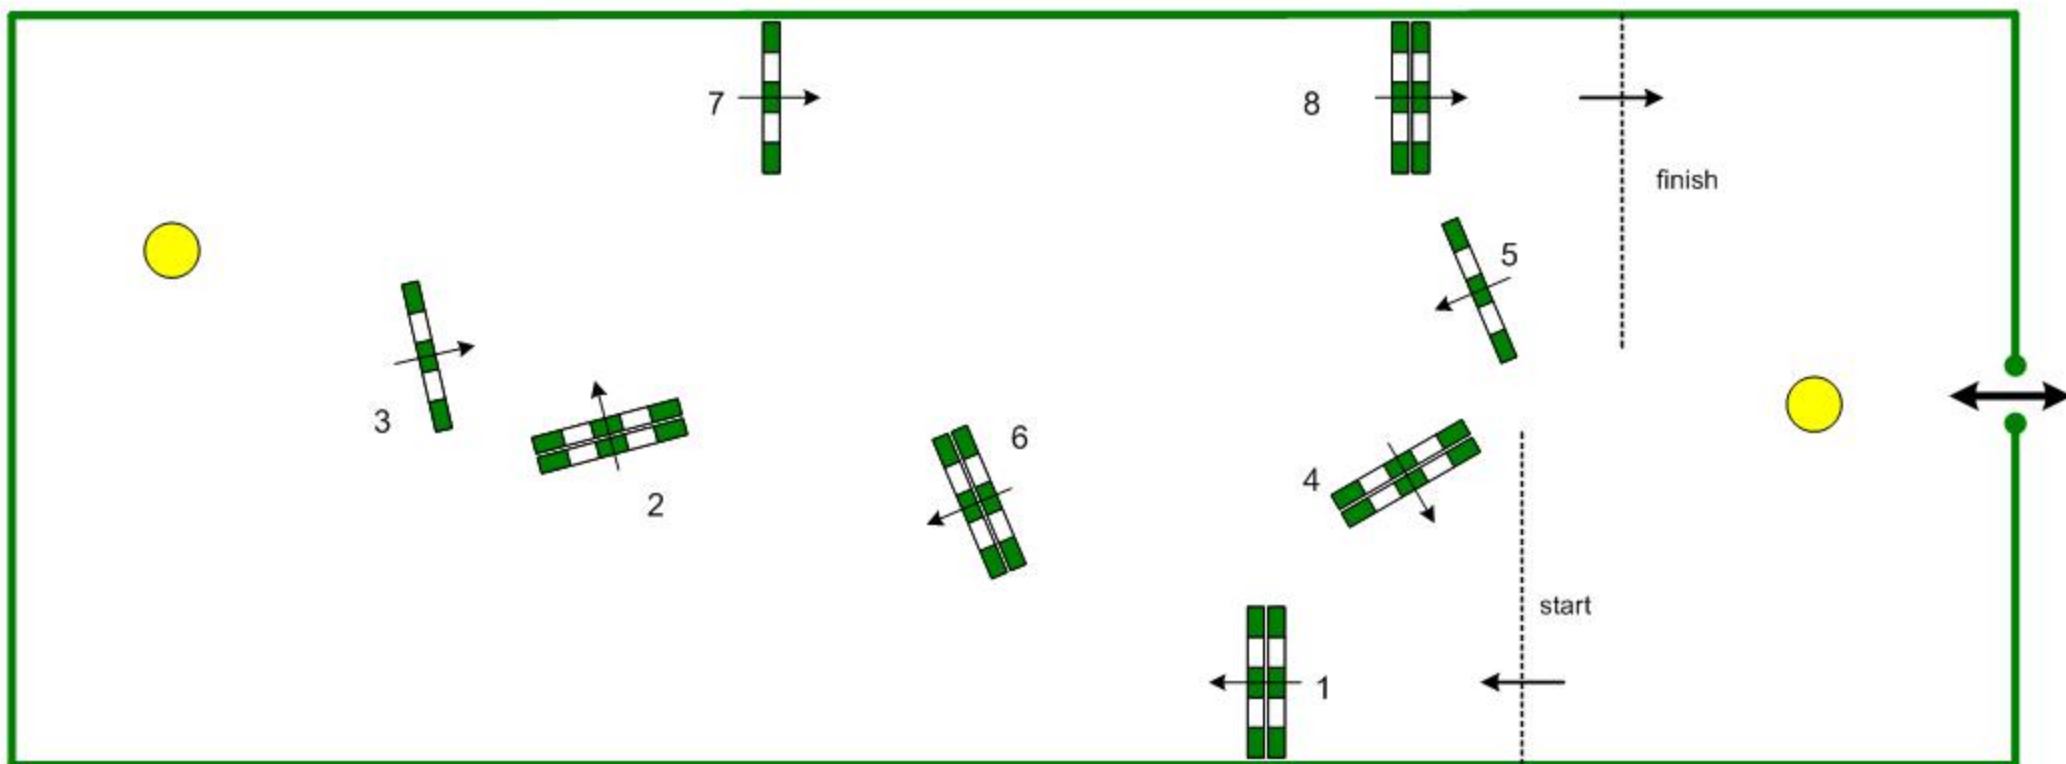

OLYMPIA INTERNATIONAL SHOW JUMPING CHAMPIONSHIPS 2007

Competition: 7 - The Christmas Pair Relay

Table: C - art° 239 & 268

Speed:

Distance:

Time allowed:

Time limit: 180 s

Jump off: 1 to 8

Distance:

Time allowed:

Time limit: 180 s

19th December 2007

C.D.: Bob Ellis (GBR)