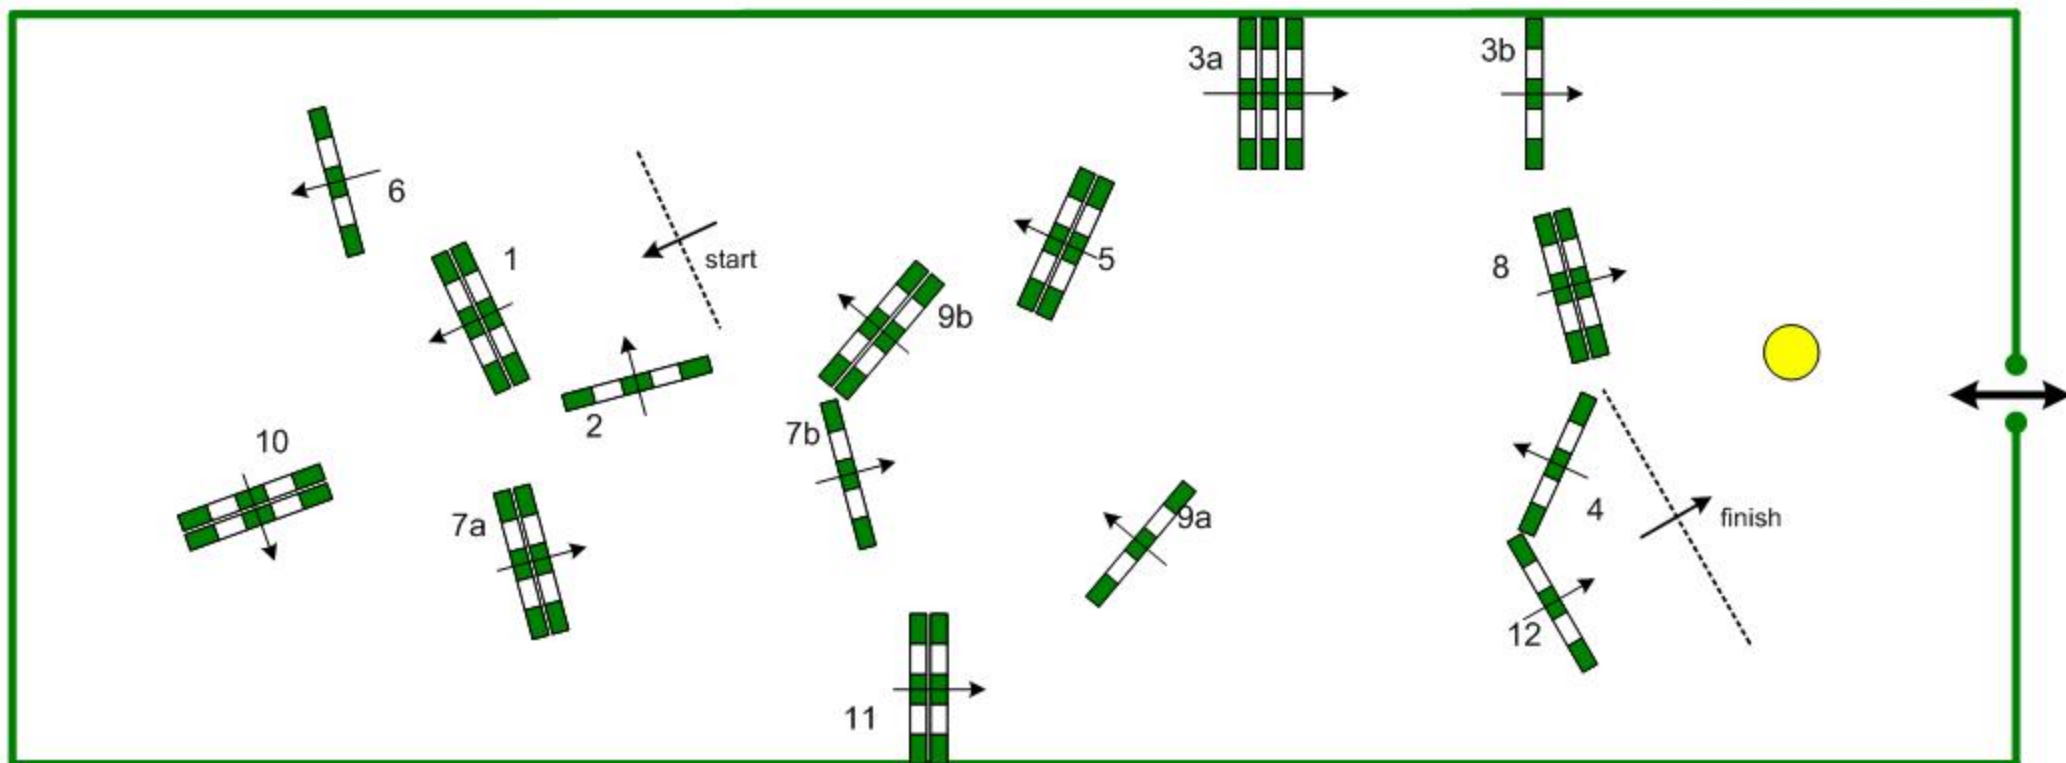

OLYMPIA INTERNATIONAL SHOW JUMPING CHAMPIONSHIPS 2007

Competition: 8 - The Santa Stakes

Table: A art° 238.2.2 FEI

Speed: 350 mpm

Distance: 442 m

Time allowed: 77 s

Time limit: 154 s

Jump off: 5 , 6 , 2 , 3a , 9ab , 10 , 12

Distance: 265 m

Time allowed: 46 s

Time limit: 92 s

20th December 2007

C.D.: Bob Ellis (GBR)