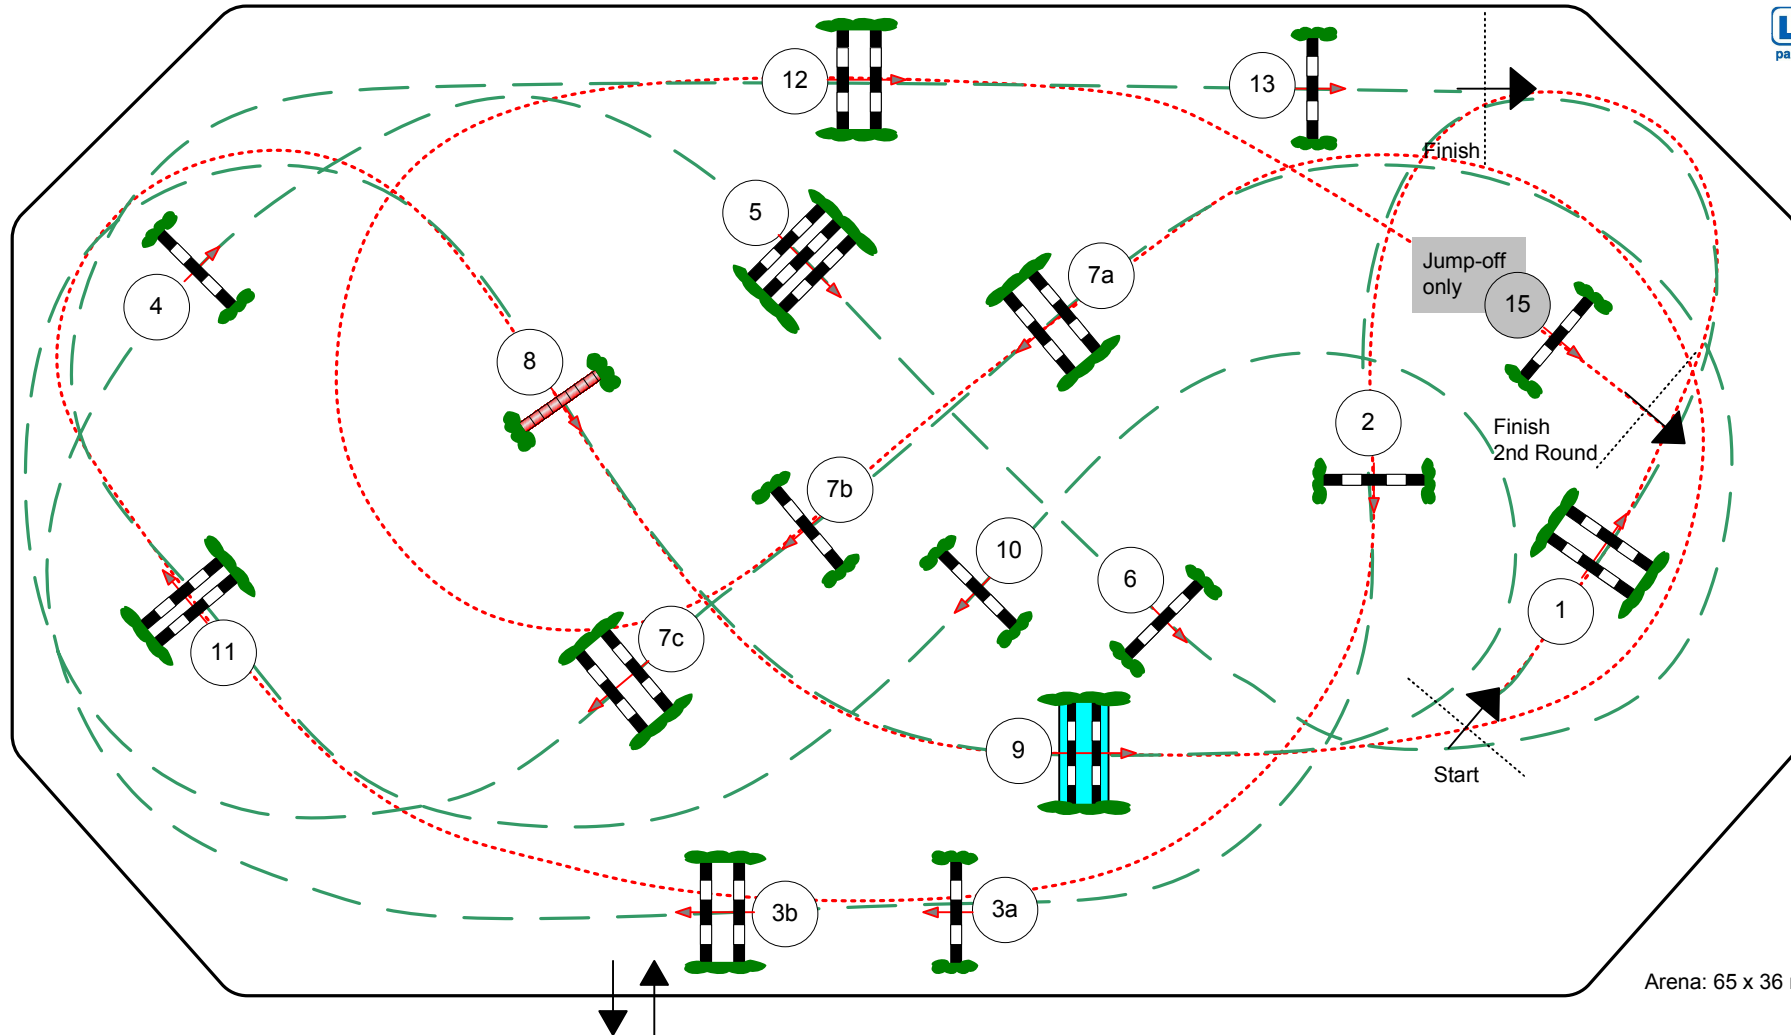

12

Mercedes-Benz CSI5* Zürich

Class No.: 12

Mercedes - Classic

Competition over two rounds

27. Januar 2008

Start: 13:30

Table: A
National RG:
FEI RG / Art. 273-3.3
Height: 1.60 m

Speed: 350 m/min
Length: 480 m
Time allowed: 83 sec
Time limit: 166 sec

Obstacles: 13
Efforts: 16
Penalty sec:
Closed combination:

2nd Round: **1-2-11-8-9-7ab-12-15**
Length: 310 m
Time allowed: 54 sec
Time limit: 108 sec

Course Designer:
Rolf Lüdi SUI
Heiner Fischer SUI

Arena: 65 x 36 m