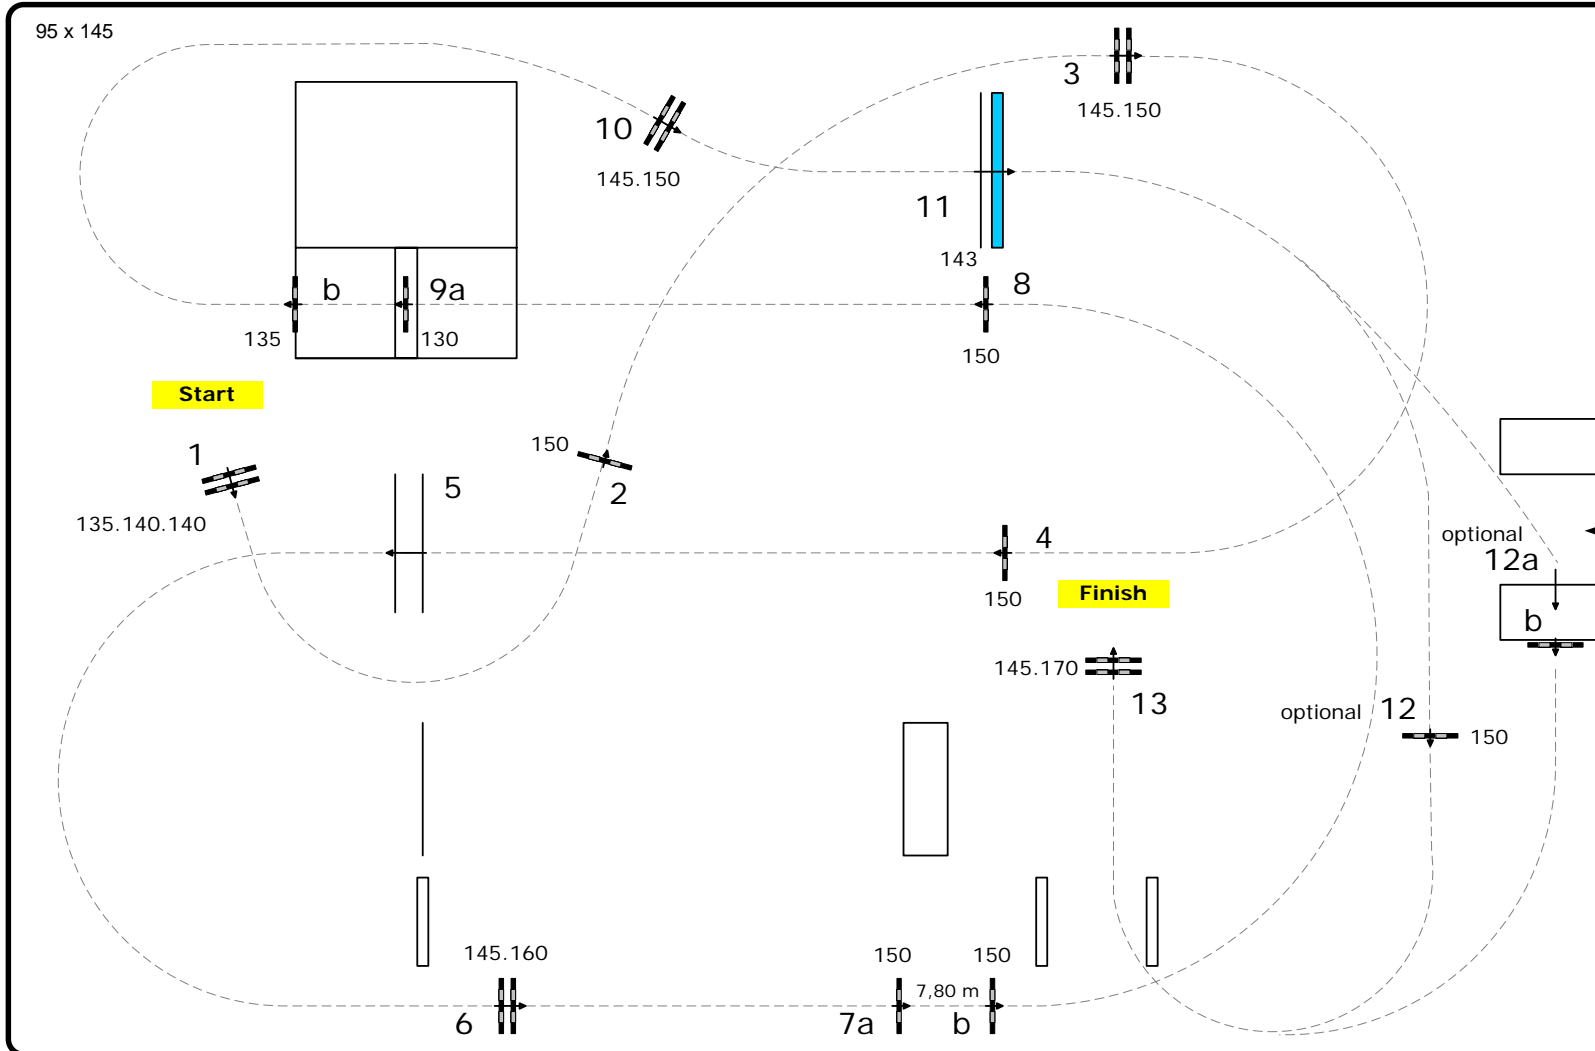

# German Jumping Derby Hamburg 2008

CSI 5\* / CSI 4\* / CSI Amateurs

Official Supplier

Class: 2 1st Qualification Derby Competition against the clock

Table:	A
FEI RG / Art.:	238.2.1
Height in cm:	145
Speed in mtr/min:	350
Length in mtr.:	860
TA in sec:	148
TL in sec:	296
Obstacles:	13
Efforts:	15/16
Closed Obstacle:	9ab, 12ab
Penalty sec:	0

Jump-Off:

**0**

Length in mtr.:	0
TA in sec:	0
TL in sec:	0