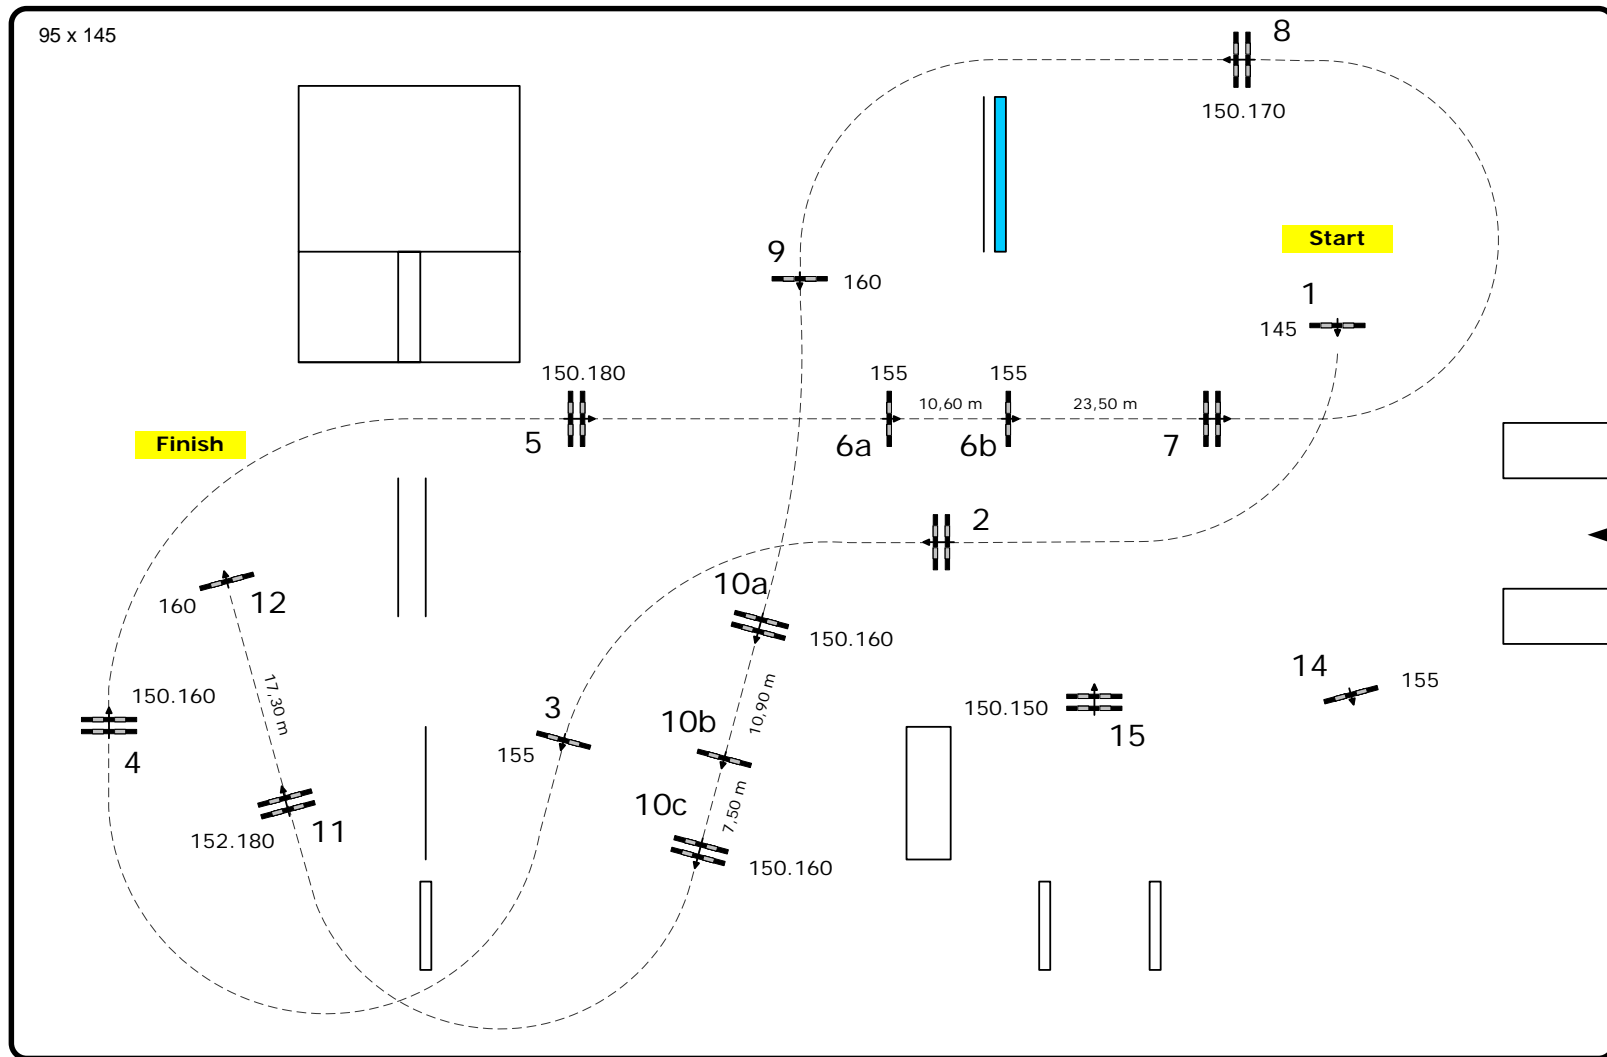

German Jumping Derby Hamburg 2008

CSI 5* / CSI 4* / CSI Amateurs

Official Supplier

Class: 3

Mercedes Benz Championat von Hamburg

Competition with one Jump-Off

Table:	A
FEI RG / Art.:	238.2.2
Height in cm:	155
Speed in mtr/min:	375
Length in mtr.:	0
TA in sec:	0
TL in sec:	0
Obstacles:	12
Efforts:	15

Jump-Off:

5-7-1-14-15-10ab-12

Length in mtr.:	0
TA in sec:	0
TL in sec:	0