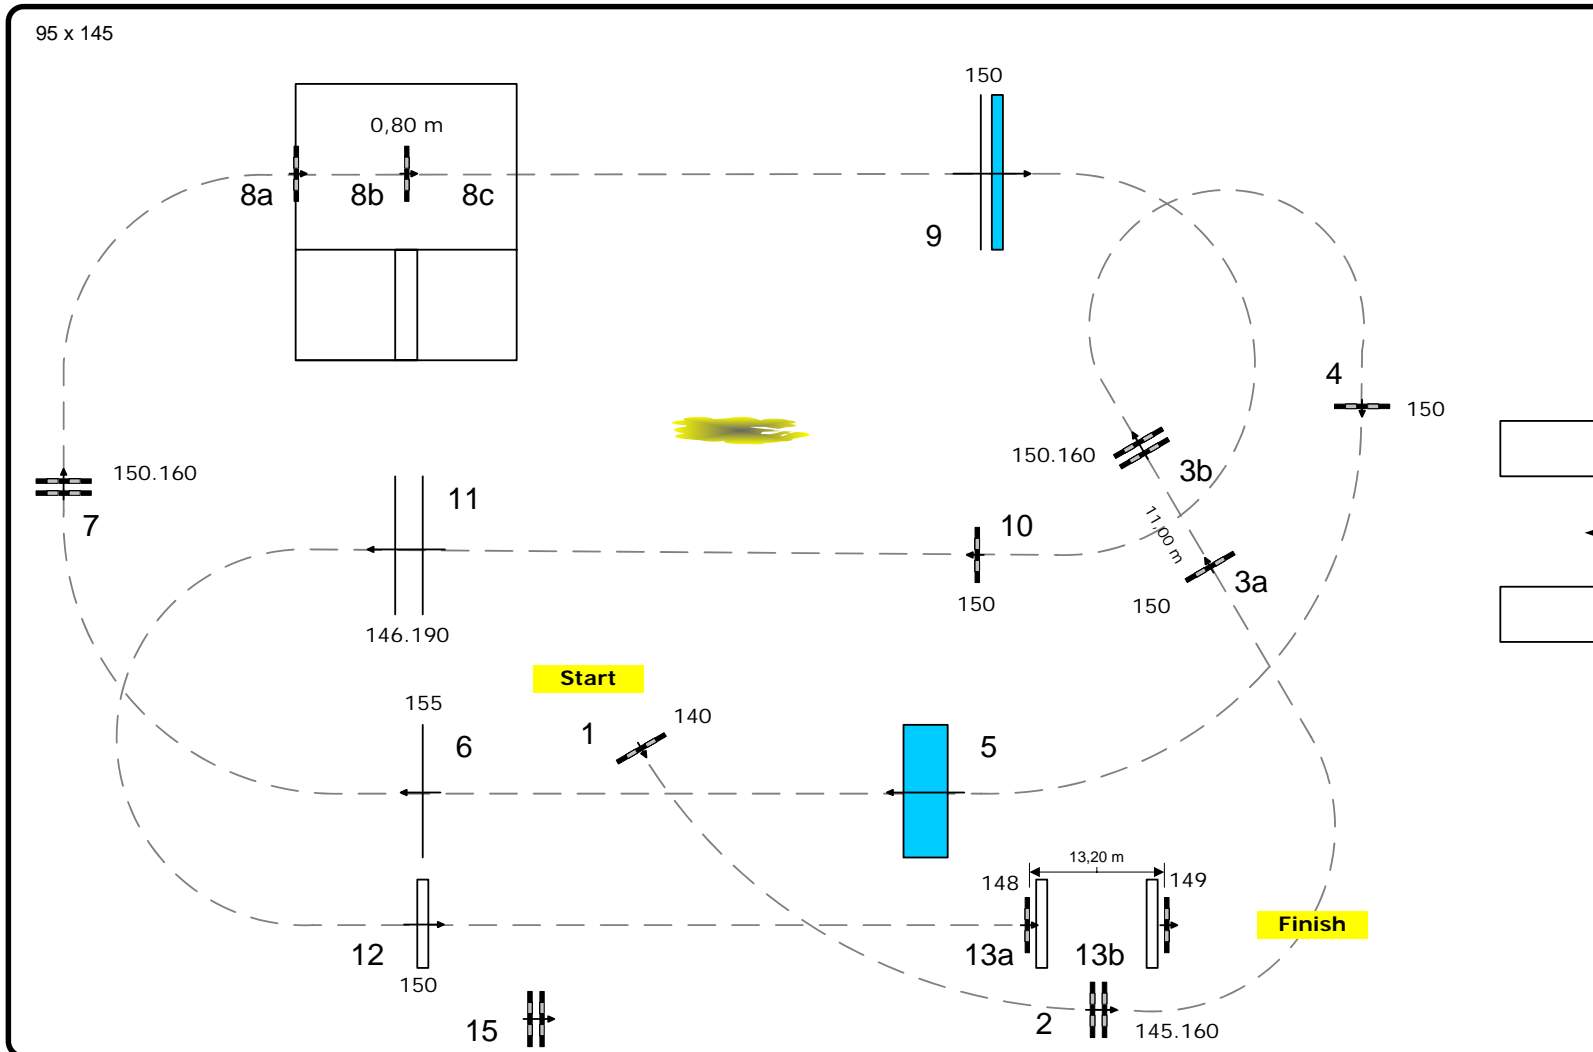

German Jumping Derby Hamburg 2008

CSI 5* / CSI 4* / CSI Amateurs

Official Supplier

Class: 4 2nd Qualification Derby

Competition with one Jump-Off

Table:	A
FEI RG / Art.:	238.2.2
Height in cm:	150
Speed in mtr/min:	350
Length in mtr.:	720
TA in sec:	124
TL in sec:	248
Obstacles:	13
Efforts:	17
Closed Obstacle:	8abc
Penalty sec:	0

Jump-Off:

1-2-3ab-4-10-11-15

Length in mtr.:	300
TA in sec:	52
TL in sec:	104