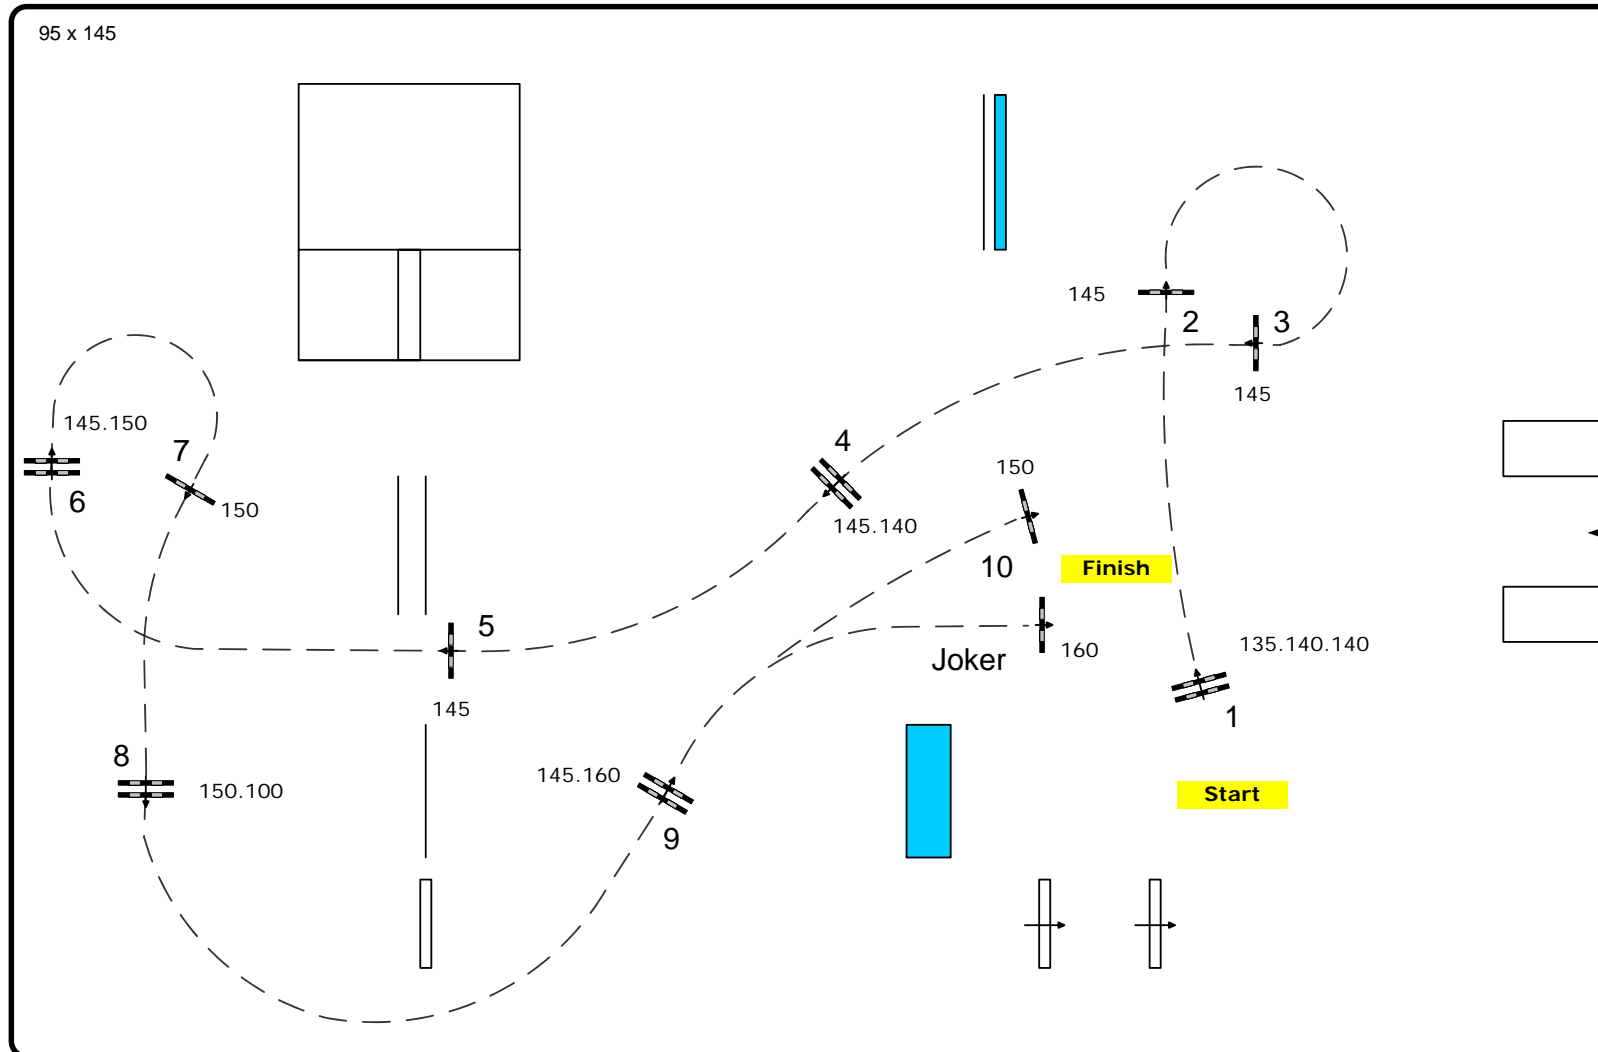

# German Jumping Derby Hamburg 2008

CSI 5\* / CSI 4\* / CSI Amateurs

Official Supplier

Class: 5

Accumulator

Competition against the clock

Table:	A
FEI RG / Art.:	269
Height in cm:	150
Speed in mtr/min:	350
Length in mtr.:	400
TA in sec:	69
TL in sec:	13
Obstacles:	10
Efforts:	10